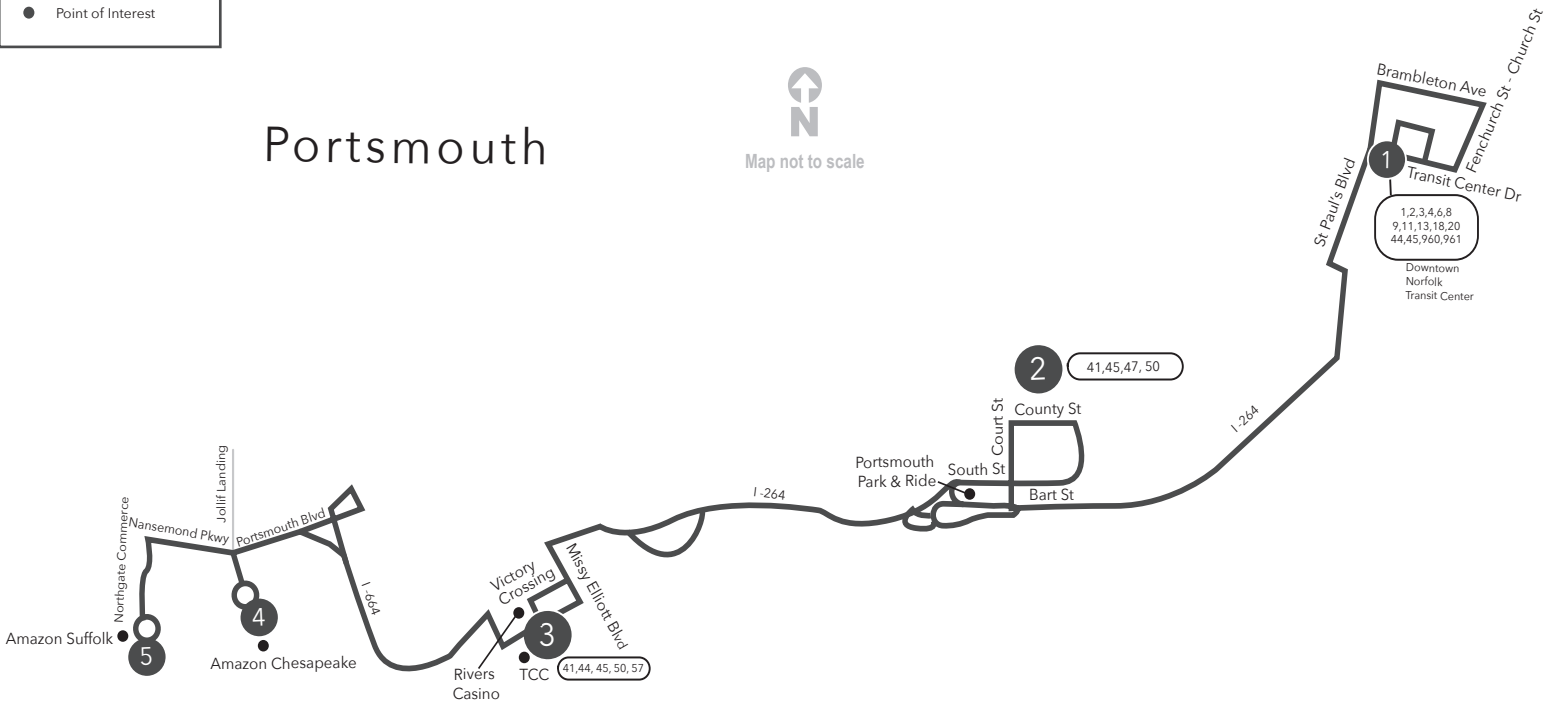

Route 980 Downtown Norfolk Transit Center / Portsmouth / Chesapeake / Suffolk

Legend

- Daily
- 1 Time Point
- Streets
- 1 Connecting Bus Routes
- Point of Interest

PM times are in bold.

DAILY:
From Downtown Norfolk Transit Center to Portsmouth to Amazon Chesapeake/Suffolk

1 Downtown Norfolk Transit Center	2 Downtown Portsmouth	3 Victory Crossing	4 Amazon Chesapeake	5 Amazon Suffolk
5:50	5:55	6:05	6:20	6:30
4:45	4:55	5:05	5:20	5:30
5:45	5:55	6:05	6:20	6:30

DAILY:
From Amazon Suffolk/ Chesapeake to Portsmouth to Downtown Norfolk Transit Center

5 Amazon Suffolk	4 Amazon Chesapeake	3 Victory Crossing	2 Downtown Portsmouth	1 Downtown Norfolk Transit Center
5:45	5:55	6:10	6:20	6:25
5:45	5:55	6:10	6:20	6:30

Route 980 Express
 Limited Stop Commuter Service
 Downtown Norfolk / Portsmouth /
 Amazon Chesapeake / Suffolk
 Effective: 10.27.24