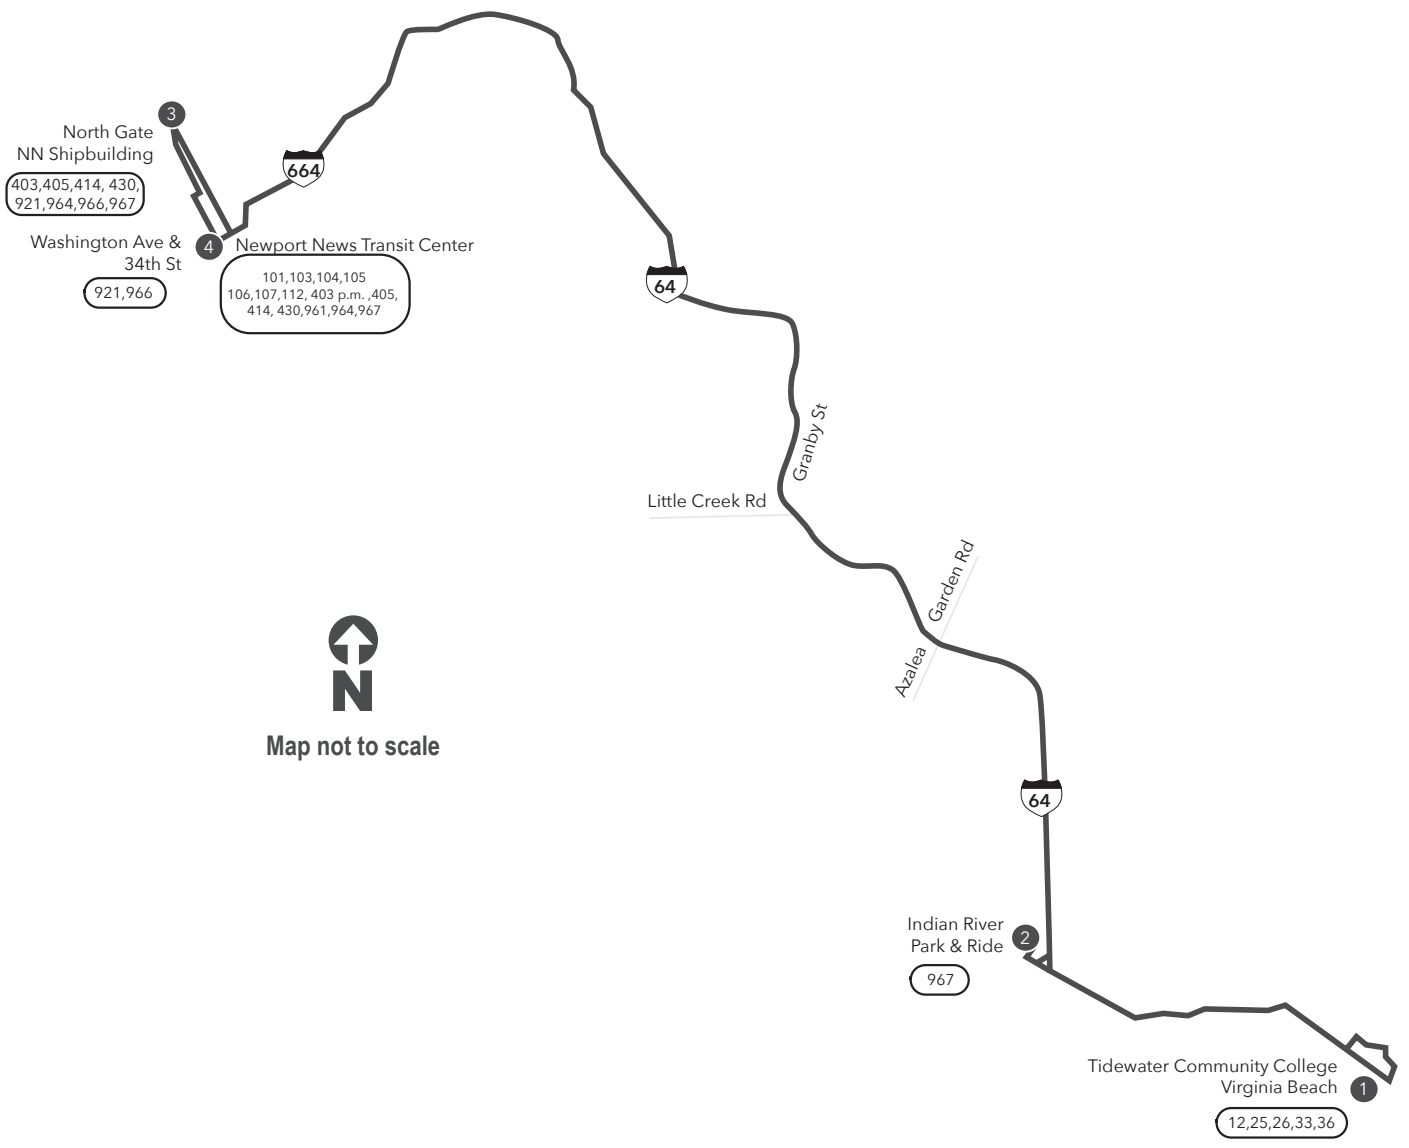

Route 972 Virginia Beach to Newport News

Legend

- Daily Route
- Streets
- Time Point
- Connecting Bus Routes
- Point of Interest

This route does not operate on Saturday or Sunday. **PM times are shaded & in bold.**

Route 972 WEEKDAY:
A.M. Service from Tidewater Community College to Newport News Transit Ctr

1	2	3	4
Tidewater Community College	Indian River Park & Ride	N.N. Shipbuilders North Gate	Washington Ave & 34th St
4:45 5:30	5:01 5:46	5:40 6:25	5:47 6:32

Route 972 WEEKDAY:
P.M. Service from Newport News Transit Ctr to Tidewater Community College

3	4	2	1
N.N. Shipbuilders North Gate	Washington Ave & 34th St	Indian River Park & Ride	Tidewater Community College
2:40 3:40	2:50 3:50	3:46 4:46	3:58 4:58

Route 972 Express
Virginia Beach to Newport News

Effective: 10.27.24