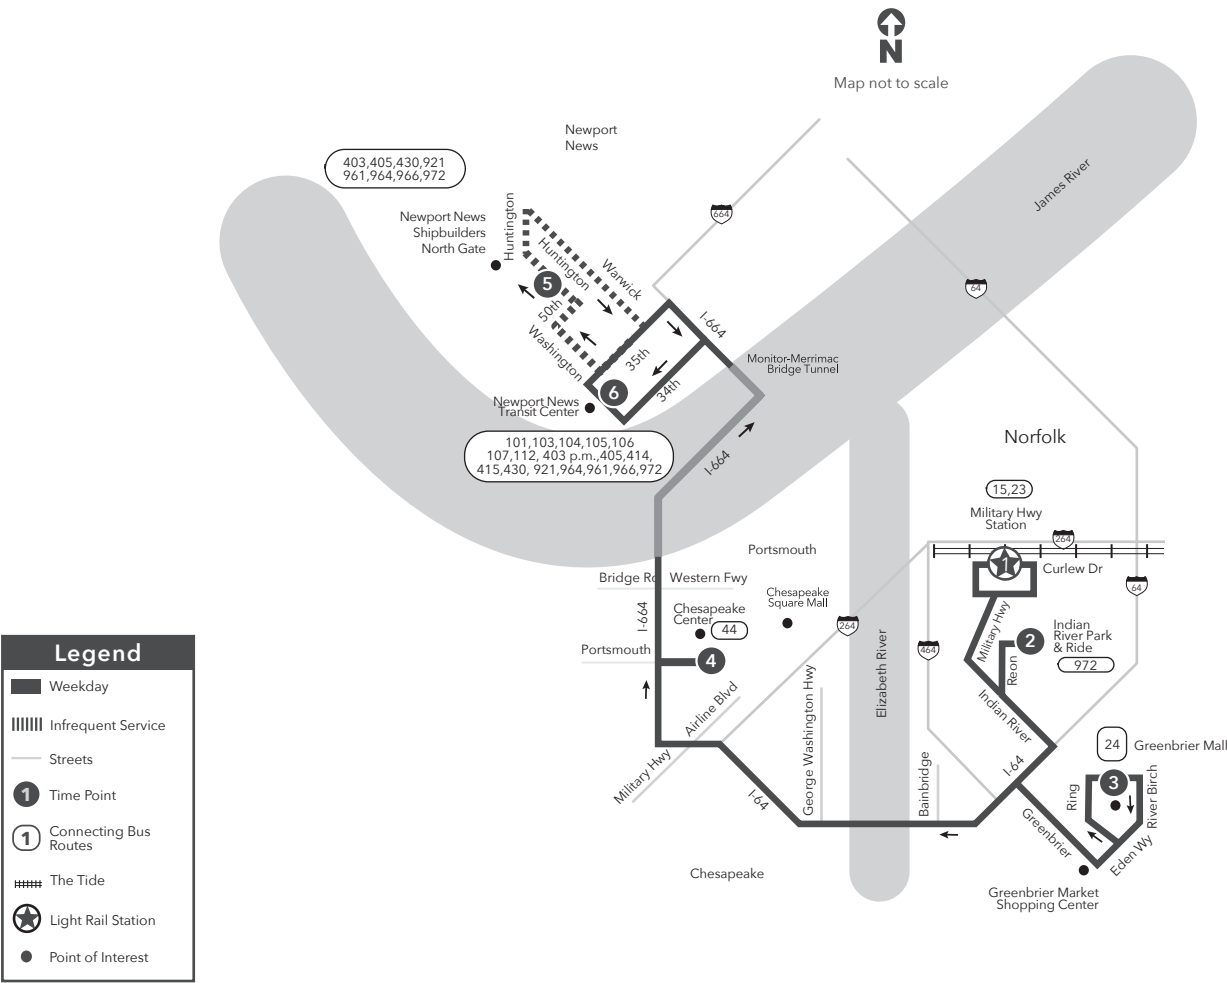

Route 967 Military Hwy Station to Newport News Transit Center

This route does not operate on Saturday or Sunday. PM times are shaded & in bold.

WEEKDAY: From Military Hwy Station to Newport News Transit Center

1 Military Hwy Station	2 Indian River Park & Ride	3 Greenbrier Mall Park & Ride	4 Chesapeake Center	5 N. N. Shipbuilders North Gate	6 Newport News Transit Center
4:25	4:35	4:47	5:09	5:27	5:37
4:25	4:35	4:47	5:09	5:27	5:37
4:30	4:40	4:52	5:14	5:32	5:42
5:10	5:20	5:31	5:54	—	6:11
5:43	5:53	6:04	6:27	—	6:44

Route 967 Newport News Transit Center to Military Hwy Station

PM times are shaded & in bold.

WEEKDAY: From Newport News Transit Center to Military Hwy Station

5 N. N. Shipbuilders North Gate	6 Newport News Transit Center	4 Chesapeake Center	3 Greenbrier Mall Park & Ride	2 Indian River Park & Ride	1 Military Hwy Station
2:40	2:50	3:10	3:35	3:45	3:59
2:50	3:00	3:20	3:45	3:55	4:09
3:30	3:40	4:00	4:25	4:35	4:49
3:40	—	4:10	—	—	—
3:50	4:00	4:20	4:45	4:55	5:09
—	4:30	4:50	5:15	5:25	5:39
—	5:15	5:35	6:00	6:10	6:24