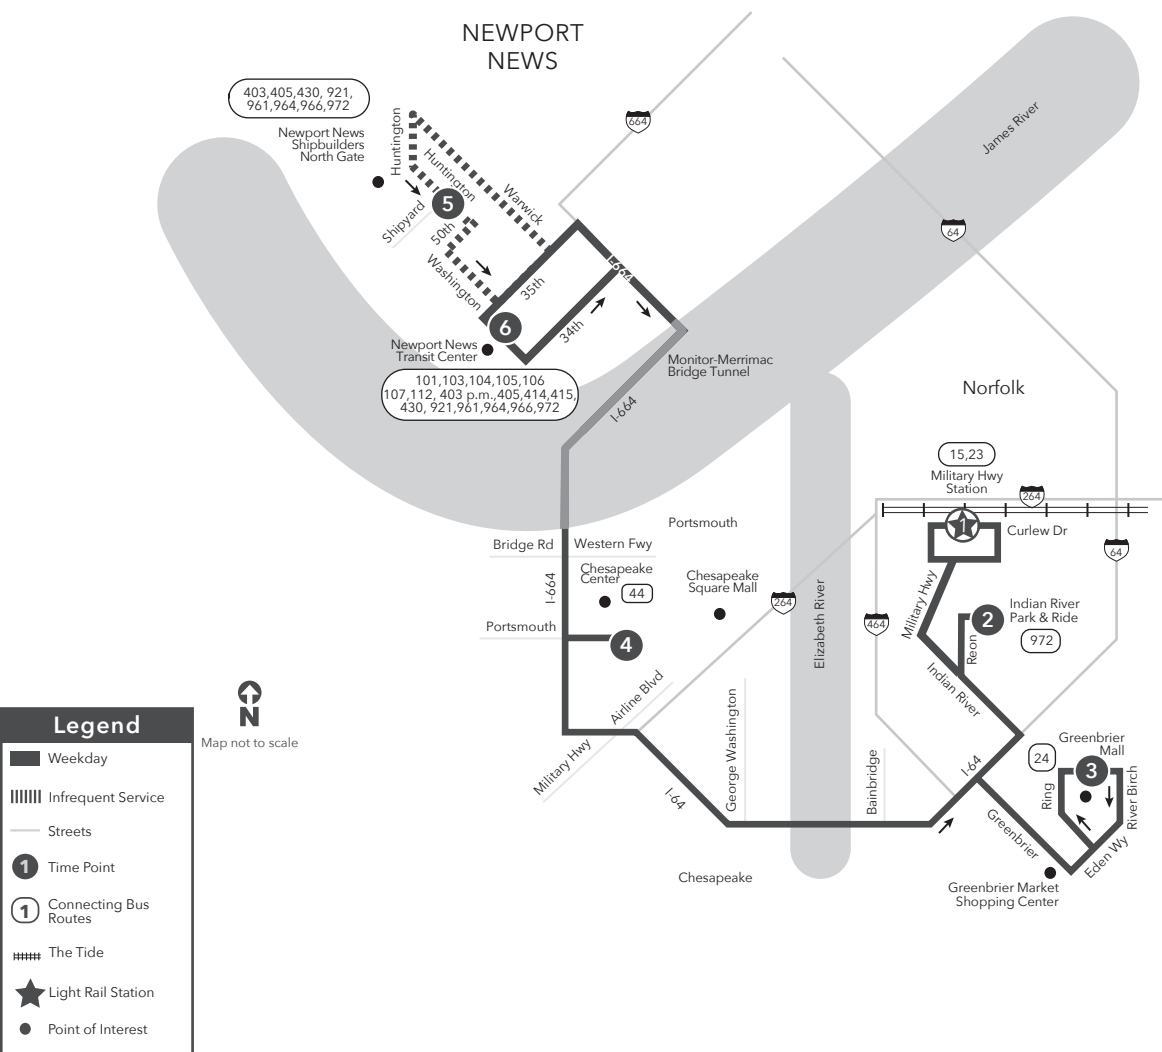

Route 967 Military Hwy Station to Newport News Transit Center

This route does not operate on Saturday or Sunday. PM times are shaded & in bold.

WEEKDAY: From Military Hwy Station to Newport News Transit Center

1 Military Hwy Station	2 Indian River Park & Ride	3 Greenbrier Mall Park & Ride	4 Chesapeake Center	5 N. N. Shipbuilders North Gate	6 Newport News Transit Center
4:25	4:35	4:47	5:09	5:27	5:37
4:25	4:35	4:47	5:09	5:27	5:37
4:30	4:40	4:52	5:14	5:32	5:42
5:10	5:20	5:31	5:54	—	6:11
5:43	5:53	6:04	6:27	—	6:44

Route 967 Newport News Transit Center to Military Hwy Station

PM times are shaded & in bold.

WEEKDAY: From Newport News Transit Center to Military Hwy Station

5 N. N. Shipbuilders North Gate	6 Newport News Transit Center	4 Chesapeake Center	3 Greenbrier Mall Park & Ride	2 Indian River Park & Ride	1 Military Hwy Station
2:40	2:50	3:10	3:35	3:45	3:59
2:50	3:00	3:20	3:45	3:55	4:09
3:30	3:40	4:00	4:25	4:35	4:49
3:40	—	4:10	—	—	—
3:50	4:00	4:20	4:45	4:55	5:09
—	4:30	4:50	5:15	5:25	5:39
—	5:15	5:35	6:00	6:10	6:24