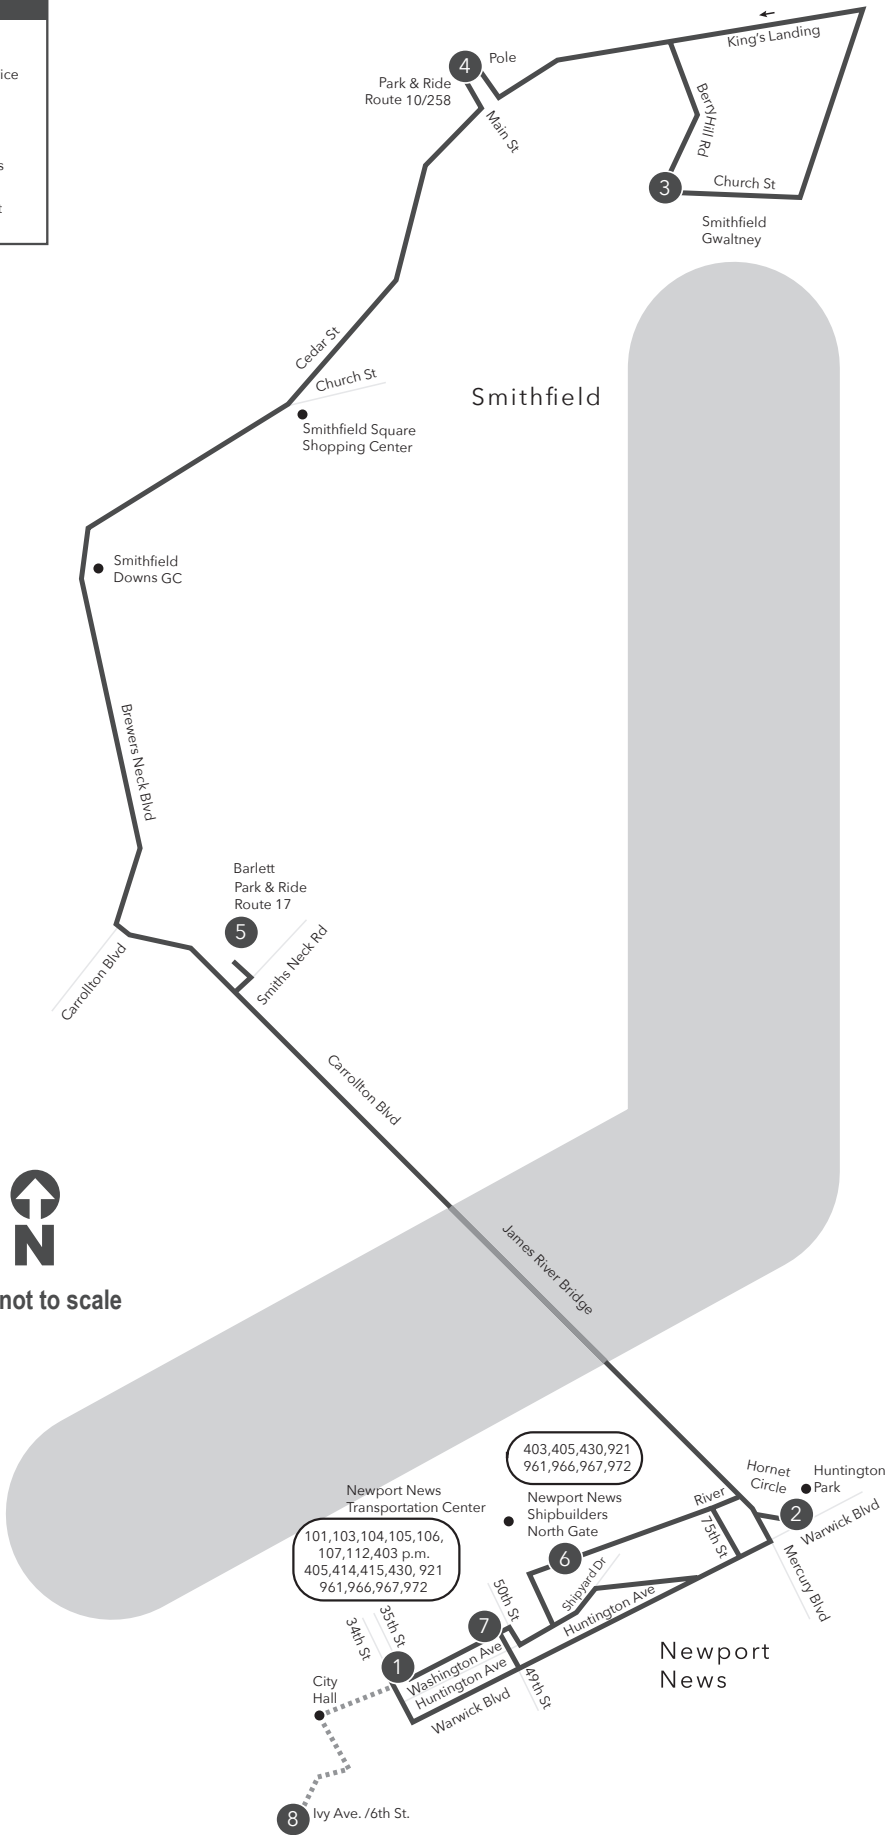

Route 964 Newport News/Smithfield

Legend

- Weekday
- Infrequent Service
- Streets
- Time Point
- Connecting Bus Routes
- Point of Interest

Map not to scale

PM times are shaded & in bold
This route does not operate on Saturday or Sunday.

WEEKDAY A.M.:
From Ivy Ave. & 6th St. to Smithfield Gwaltney

WEEKDAY A.M.:
From Park & Ride Route 10/258 to Newport News Transit Center

8	1	2	3	4	5	3	2	6	7	1
Ivy Ave. & 6th St.	Newport News Transit Center	Huntington Park Park & Ride	Smithfield Gwaltney	Park & Ride Route 10/258	Park & Ride Route 17 Barlett	Smithfield Gwaltney	Huntington Park Park & Ride	N. N. Shipbuilders North Gate	49th & Washington Ave	Newport News Transit Center
-	-	-	-	5:00	5:13	-	5:24	5:31	5:34	5:39
-	-	-	-	5:50	6:03	-	6:14	6:21	6:24	6:29
5:00	5:12	5:22	5:48	-	-	5:50	6:22	-	-	6:32

WEEKDAY P.M.:
From Newport News Transit Center to Smithfield Gwaltney

WEEKDAY P.M.:
From Smithfield Gwaltney to Newport News Transit Center

1	7	6	2	5	4	3	3	2	1
Newport News Transit Center	49th & Washington Ave	N. N. Shipbuilders North Gate	Huntington Park Park & Ride	Park & Ride Route 17 Barlett	Park & Ride Route 10/258	Smithfield Gwaltney	Smithfield Gwaltney	Huntington Park Park & Ride	Newport News Transit Center
2:40	2:44	2:52	3:08	3:23	3:39	3:46	4:25	4:57	5:07
3:40	3:50	-	4:08	4:23	4:39	4:46	4:48	5:20	5:30

Route 964 ^{EXPRESS}

Limited Stop Commuter Service
Newport News / Smithfield

Effective: 10.27.24