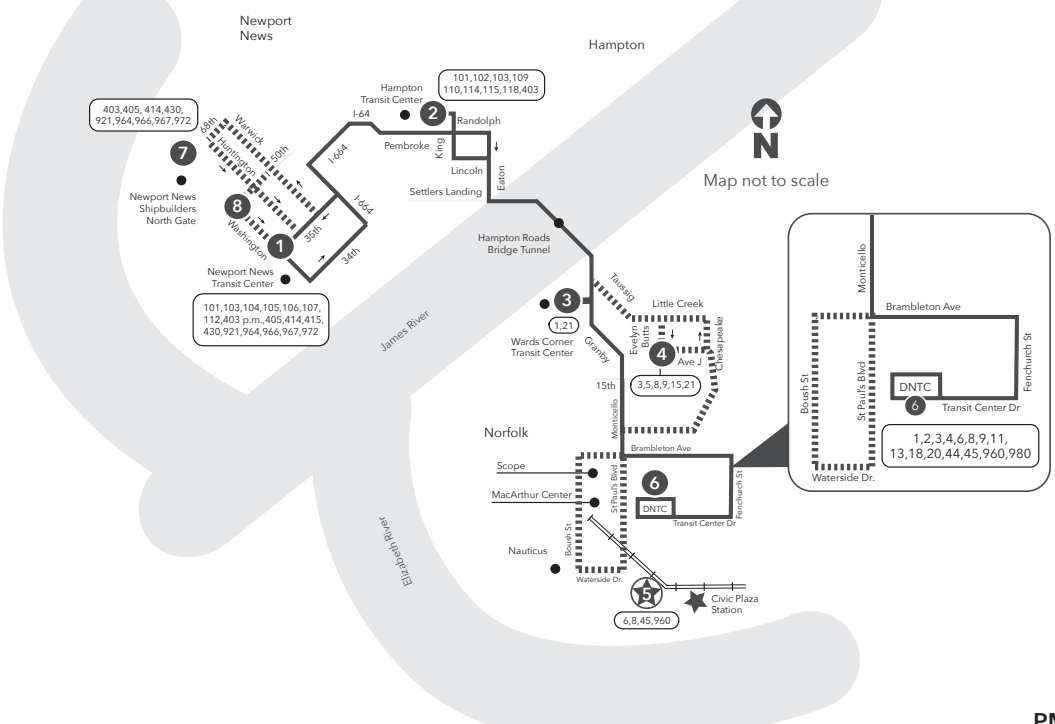

Route 961 Newport News to Hampton to Norfolk

Legend

- Daily
- Weekday
- Streets
- Time Point
- Connecting Bus Routes
- Point of Interest
- Light Rail Connection

PM times are shaded & in bold.

WEEKDAY:
From Newport News to Hampton to Norfolk

7	1	2	3	4	5	6
N.N. Shipbuilders North Gate	Newport News Transit Center	Hampton Transit Center	Wards Corner	Evelyn Butts Avenue J	Civic Plaza	Downtown Norfolk Transit Center
-	5:00	5:15	5:40	-	5:57	6:06
-	6:03	6:18	6:43	-	7:00	7:09
-	6:30	6:45	7:10	-	7:27	7:36
-	7:00	7:15	7:40	-	7:57	8:06
-	7:30	7:45	8:10	-	8:27	8:36
-	8:00	8:15	8:40	-	8:57	9:06
-	8:35	8:50	9:10	-	-	9:26
-	9:05	9:20	9:40	-	-	9:56
-	10:00	10:15	10:40	-	-	10:58
-	11:00	11:15	11:40	-	-	11:58
-	12:00	12:15	12:40	-	-	12:58
-	1:00	1:15	1:40	-	-	1:58
-	1:45	2:00	2:25	-	-	2:43
-	2:15	2:30	2:55	-	3:14	3:23
-	2:45	3:00	3:35	-	3:55	4:04
-	3:15	3:30	4:05	-	4:25	4:34
3:40	3:45	4:00	4:30	4:35	-	5:03
-	4:00	4:15	4:40	-	-	4:58
-	4:15	4:30	5:05	-	5:25	5:34
-	4:45	5:00	5:35	-	5:55	6:04
-	5:15	5:30	6:05	-	6:25	6:40
-	6:15	6:30	6:55	-	-	7:13
-	7:15	7:30	8:05	-	-	8:23
-	8:15	8:30	8:55	-	-	9:13
-	9:15	9:30	9:50	-	-	10:07
-	10:15	10:30	10:55	-	-	11:13
-	11:15	11:30	11:50	-	-	12:07

WEEKDAY:
From Norfolk to Hampton to Newport News

6	4	3	2	1	7	8	1
Downtown Norfolk Transit Center	Evelyn Butts Avenue J	Wards Corner	Hampton Transit Center	Newport News Transit Center	N.N. Shipbuilders North Gate	49th St Washington	Newport News Transit Center
4:45	-	5:02	-	5:25	5:37	5:39	5:44
5:25	5:50	6:00	6:15	-	6:32	6:36	6:41
6:00	-	6:16	6:31	6:46	-	-	-
6:30	-	6:46	7:01	7:16	-	-	-
7:00	-	7:16	7:31	7:46	-	-	-
7:30	-	7:46	8:01	8:16	-	-	-
8:30	-	8:46	9:01	9:16	-	-	-
9:30	-	9:46	10:01	10:16	-	-	-
10:30	-	10:46	11:01	11:16	-	-	-
11:30	-	11:46	12:01	12:16	-	-	-
12:30	-	12:46	1:01	1:16	-	-	-
1:30	-	1:46	2:01	2:16	-	-	-
2:15	-	2:31	2:46	3:01	-	-	-
3:15	-	3:31	3:46	4:01	-	-	-
3:45	-	4:03	4:33	4:48	-	-	-
4:15	-	4:31	4:46	5:01	-	-	-
4:45	-	5:01	5:16	5:31	-	-	-
5:15	-	5:31	5:46	6:01	-	-	-
5:45	-	6:01	6:16	6:31	-	-	-
6:15	-	6:32	6:52	7:07	-	-	-
7:15	-	7:31	7:46	8:01	-	-	-
8:15	-	8:32	8:52	9:07	-	-	-
9:15	-	9:31	9:46	10:01	-	-	-
10:15	-	10:32	10:52	11:07	-	-	-
11:15	-	11:31	11:46	12:01	-	-	-

SATURDAY: