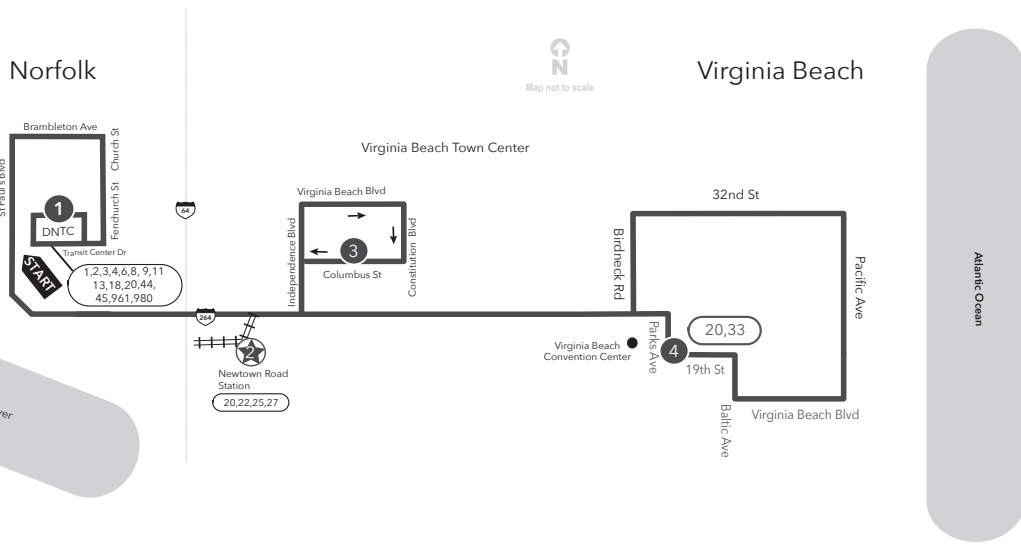

Route 960 Norfolk to Virginia Beach

Legend

- Daily
- Time Point
- Streets
- Connecting Bus Routes
- Point of Interest
- Light Rail Connection
- The Tide

PM times are in bold.

Route 960 From Norfolk to Virginia Beach

1 Downtown Norfolk Transit Center	2 Newtown Rd Station	3 Virginia Beach Town Center	4 Parks Ave 19th St	1 Downtown Norfolk Transit Center	2 Newtown Rd Station	3 Virginia Beach Town Center	4 Parks Ave 19th St
---	--------------------------------	--	-------------------------------	---	--------------------------------	--	-------------------------------

1 Downtown Norfolk Transit Center	2 Newtown Rd Station	3 Virginia Beach Town Center	4 Parks Ave 19th St
---	--------------------------------	--	-------------------------------

SUNDAY:

7:35	7:50	8:05	8:20
8:35	8:50	9:05	9:20
9:35	9:50	10:05	10:20
10:35	10:50	11:05	11:20
11:35	11:50	12:05	12:20
12:35	12:50	1:05	1:20
1:35	1:50	2:05	2:20
2:35	2:50	3:05	3:20
3:35	3:51	4:06	4:21
4:35	4:51	5:06	5:21
5:35	5:51	6:06	6:21
6:35	6:50	7:05	7:20
7:35	7:50	8:05	8:20

4 Parks Ave 19th St	3 Virginia Beach Town Center	2 Newtown Rd Station	1 Downtown Norfolk Transit Center
-------------------------------	--	--------------------------------	---

SUNDAY:

8:30	8:56	9:08	9:23
9:30	9:56	10:08	10:23
10:30	10:56	11:08	11:23
11:30	11:56	12:08	12:23
12:30	12:56	1:08	1:23
1:30	1:56	2:08	2:23
2:30	2:56	3:08	3:23
3:30	3:56	4:08	4:23
4:30	4:56	5:08	5:23
5:30	5:56	6:08	6:21
6:30	6:50	7:02	7:15
7:30	7:50	8:02	8:15
8:30	8:50	9:02	9:15