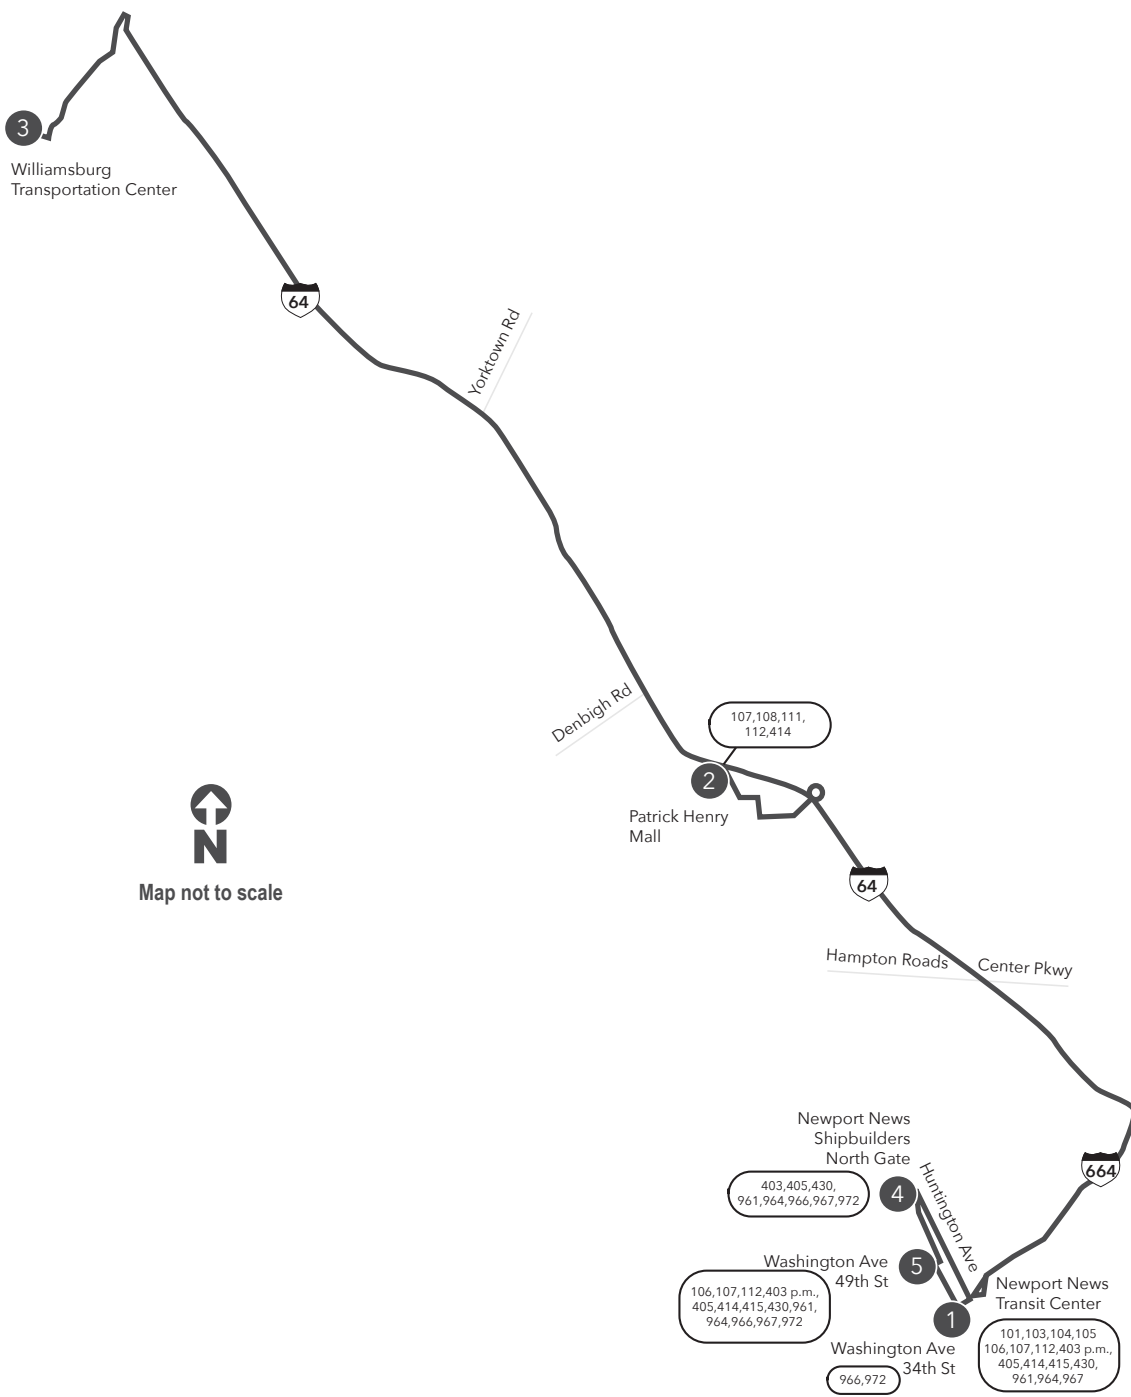

# Route 921 Newport News Transit Center / Williamsburg

**Legend**

- Weekday
- Streets
- Time Point
- Connecting Bus Routes
- Point of Interest

Map not to scale

PM times are shaded & in bold.  
This route does not operate on Saturdays or Sundays

| WEEKDAY:<br>Washington Ave & 34th Street to Patrick Henry Mall<br>to Williamsburg Transportation Center |                        |                        |                    |                                    | WEEKDAY:<br>From Williamsburg Transportation Center to Patrick Henry Mall<br>to Washington Ave & 34th Street |                            |                        |                    |                        |
|---|------------------------|------------------------|--------------------|------------------------------------|--|----------------------------|------------------------|--------------------|------------------------|
| 4   | 5                      | 1                      | 2                  | 3                                  | 3  | 4                          | 5                      | 2                  | 1                      |
| NN Shipbuilders North Gate  | Washington Ave 49th St | Washington Ave 34th St | Patrick Henry Mall | Williamsburg Transportation Center | Williamsburg Transportation Center   | NN Shipbuilders North Gate | Washington Ave 49th St | Patrick Henry Mall | Washington Ave 34th St |
| -   | -                      | 6:15                   | 6:35               | 7:00                               | 5:30   | 6:15                       | 6:18                   | -                  | 6:25                   |
| <b>3:40</b>   | <b>3:43</b>            | <b>3:50</b>            | -                  | <b>4:30</b>                        | <b>5:05</b>  | -                          | -                      | <b>5:30</b>        | <b>5:50</b>            |