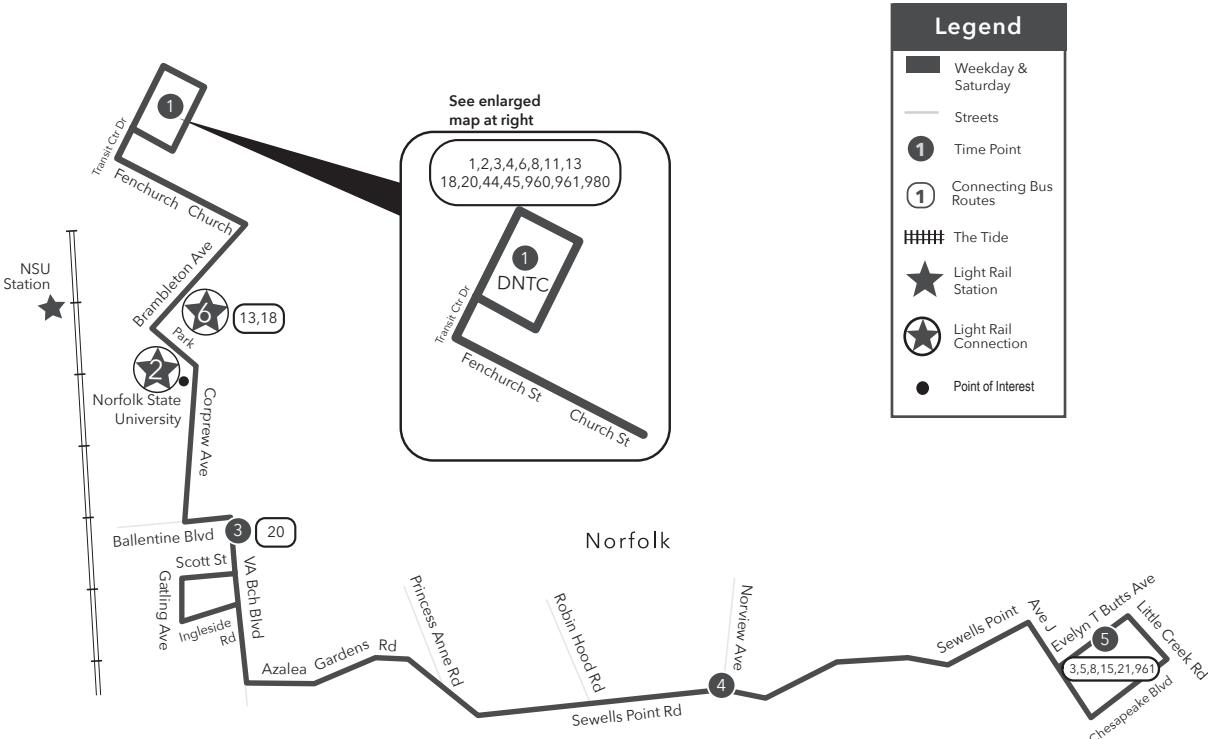

Route 9 Downtown Norfolk Transit Center / Evelyn T Butts Ave

Legend

- Weekday & Saturday
- Streets
- Time Point
- Connecting Bus Routes
- The Tide
- Light Rail Station
- Light Rail Connection
- Point of Interest

PM times are shaded & in bold.

WEEKDAY: From Downtown Norfolk Transit Center to Evelyn T Butts Ave

WEEKDAY: From Evelyn T Butts Ave to Downtown Norfolk Transit Center

1	2	3	4	5	5	4	3	6	1
Downtown Norfolk Transit Center	NSU Station	Scott St VA Beach Blvd	Sewells Point Rd Norview Ave	Little Creek Rd Evelyn T Butts Ave	Little Creek Rd Evelyn T Butts Ave	Sewells Point Rd Chesapeake Blvd	Scott St VA Beach Blvd	NSU Station	Downtown Norfolk Transit Center
-	-	-	-	-	-	-	5:49	6:01	6:08
5:25	5:30	5:37	5:51	5:59	6:18	6:32	6:45	6:58	7:05
6:25	6:31	6:40	6:55	7:07	7:18	7:31	7:44	7:57	8:04
7:25	7:31	7:40	7:55	8:07	8:18	8:31	8:44	8:57	9:04
8:25	8:31	8:40	8:55	9:06	9:18	9:29	9:40	9:53	10:00
9:25	9:31	9:38	9:53	10:04	10:18	10:30	10:41	10:54	11:01
10:25	10:31	10:38	10:53	11:04	11:18	11:30	11:41	11:54	12:01
11:25	11:31	11:38	11:53	12:04	12:18	12:30	12:41	12:54	1:01
12:25	12:31	12:38	12:53	1:04	1:18	1:30	1:41	1:54	2:01
1:25	1:32	1:40	1:55	2:06	2:18	2:30	2:42	2:55	3:03
2:25	2:32	2:41	2:57	3:08	3:18	3:30	3:42	3:55	4:03
3:25	3:32	3:41	4:00	4:11	4:18	4:30	4:42	4:55	5:03
4:25	4:32	4:40	4:58	5:09	5:18	5:30	5:41	5:54	6:02
5:25	5:32	5:40	5:58	6:09	6:18	6:30	6:41	6:54	7:02
6:25	6:31	6:38	6:51	7:02	7:18	7:29	7:39	7:51	7:59
7:25	7:31	7:38	7:51	8:02	8:18	8:30	8:40	8:52	9:00
8:25	8:31	8:38	8:51	9:02	9:18	9:30	9:40	9:52	10:00
9:25	9:31	9:38	9:51	10:02	10:18	10:30	10:40	10:52	11:00
10:25	10:31	10:38	10:51	11:02	11:18	11:30	11:40	11:52	12:00
11:25	11:31	11:38	11:51	12:02					

SATURDAY: From Downtown Norfolk Transit Center to Evelyn T Butts Ave

SATURDAY: From Evelyn T Butts Ave to Downtown Norfolk Transit Center

1	2	3	4	5	5	4	3	6	1
Downtown Norfolk Transit Center	NSU Station	Scott St VA Beach Blvd	Sewells Point Rd Norview Ave	Little Creek Rd Evelyn T Butts Ave	Little Creek Rd Evelyn T Butts Ave	Sewells Point Rd Chesapeake Blvd	Scott St VA Beach Blvd	NSU Station	Downtown Norfolk Transit Center
-	-	-	-	-	-	-	5:49	6:01	6:07
5:25	5:31	5:41	5:53	6:04	6:18	6:31	6:46	6:57	7:03
6:25	6:30	6:40	6:52	7:03	7:18	7:31	7:46	7:57	8:03
7:25	7:30	7:40	7:52	8:03	8:18	8:31	8:46	8:57	9:03
8:25	8:30	8:40	8:52	9:03	9:18	9:31	9:46	9:57	10:03
9:25	9:30	9:40	9:53	10:04	10:18	10:31	10:46	10:57	11:03
10:25	10:30	10:40	10:53	11:04	11:18	11:31	11:46	11:57	12:03
11:25	11:30	11:40	11:53	12:04	12:18	12:31	12:46	12:57	1:03
12:25	12:30	12:40	12:53	1:04	1:18	1:31	1:46	1:57	2:03
1:25	1:30	1:40	1:53	2:04	2:18	2:31	2:46	2:57	3:03
2:25	2:30	2:40	2:53	3:04	3:18	3:31	3:46	3:57	4:03
3:25	3:30	3:40	3:53	4:04	4:18	4:31	4:46	4:57	5:03
4:25	4:30	4:40	4:53	5:04	5:18	5:31	5:46	5:57	6:03
5:25	5:30	5:40	5:53	6:04	6:18	6:30	6:42	6:53	6:58
6:25	6:30	6:40	6:52	7:03	7:18	7:30	7:42	7:53	7:58
7:25	7:30	7:40	7:52	8:03	8:18	8:30	8:42	8:53	8:58
8:25	8:30	8:40	8:52	9:03	9:18	9:30	9:42	9:53	9:58
9:25	9:30	9:40	9:52	10:03	10:18	10:30	10:42	10:53	10:58
10:25	10:30	10:40	10:52	11:03	11:18	11:30	11:42	11:53	11:58
11:25	11:30	11:40	11:52	12:03