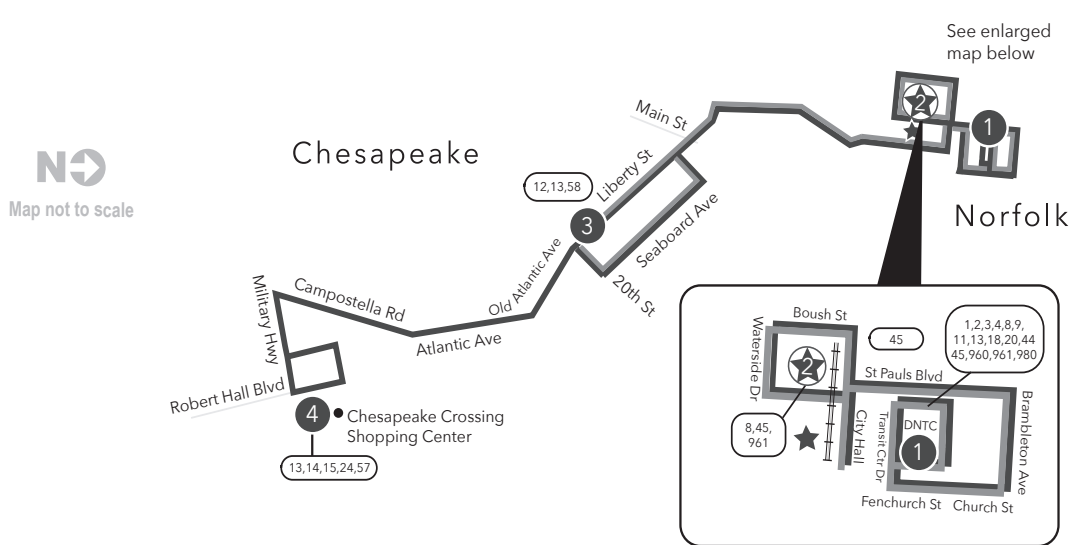

PM times are shaded & in bold.

WEEKDAY:
From Downtown Norfolk Transit Center to Liberty St & Seaboard Ave to Robert Hall Blvd

1	2	3	4
Downtown Norfolk Transit Center	MacArthur Square Station	Liberty St Seaboard Ave	Robert Hall Blvd
-	-	-	-
5:45	-	6:03	6:14
6:45	-	7:03	7:14
7:55	8:06	8:22	8:36
8:55	9:06	9:22	9:36
9:55	10:06	10:22	10:36
10:55	11:06	11:22	11:36
11:55	12:06	12:22	12:36
12:55	1:06	1:22	1:36
1:55	2:06	2:22	2:36
2:55	3:06	3:22	3:36
3:55	4:06	4:22	4:36
4:55	5:06	5:22	5:36
5:55	6:06	6:22	6:36
6:55	7:06	7:22	7:36
7:55	8:06	8:17	-
8:55	9:06	9:17	-
9:55	10:06	10:17	-
10:55	11:06	11:17	-
11:55	12:06	12:17	-
12:55	1:06	1:17	-

WEEKDAY:
From Robert Hall Blvd to Liberty St & Seaboard Ave to Downtown Norfolk Transit Center

4	3	2	1
Robert Hall Blvd	Liberty St Seaboard Ave	MacArthur Square Station	Downtown Norfolk Transit Center
-	-	-	-
6:00	5:48	6:07	6:15
7:00	6:25	6:42	6:53
8:00	7:18	7:37	7:48
9:00	8:18	8:37	8:48
10:00	9:18	9:37	9:48
11:00	10:18	10:37	10:48
11:00	11:18	11:37	11:48
12:00	12:18	12:37	12:48
1:00	1:18	1:37	1:48
2:00	2:18	2:37	2:48
3:00	3:18	3:37	3:48
4:00	4:18	4:37	4:48
5:00	5:18	5:37	5:48
6:00	6:25	6:40	6:49
7:00	7:18	7:37	7:45
8:00	8:18	8:37	8:45
-	9:18	9:37	9:45
-	10:18	10:37	10:45
-	11:18	11:37	11:45
-	12:18	12:37	12:45

SUNDAY:
From Downtown Norfolk Transit Center to Liberty St & Seaboard Ave

1	2	3
Downtown Norfolk Transit Center	MacArthur Square Station	Liberty St Seaboard Ave
-	-	-
5:51	5:59	6:10
6:51	6:59	7:10
7:51	7:59	8:10
8:51	8:59	9:10
9:51	9:59	10:10
10:51	10:59	11:10
11:51	11:59	12:10
12:51	12:59	1:10
1:51	1:59	2:10
2:51	2:59	3:10
3:51	3:59	4:10
4:51	4:59	5:10
5:51	5:59	6:10

SUNDAY:
From Liberty St & Seaboard Ave to Downtown Norfolk Transit Center

3	2	1
Liberty St Seaboard Ave	MacArthur Square Station	Downtown Norfolk Transit Center
-	-	-
6:18	6:33	6:41
7:18	7:33	7:41
8:18	8:33	8:41
9:18	9:33	9:41
10:18	10:33	10:41
11:18	11:33	11:41
12:18	12:33	12:41
1:18	1:33	1:41
2:18	2:33	2:41
3:18	3:33	3:41
4:18	4:33	4:41
5:18	5:33	5:41
6:18	6:33	6:41