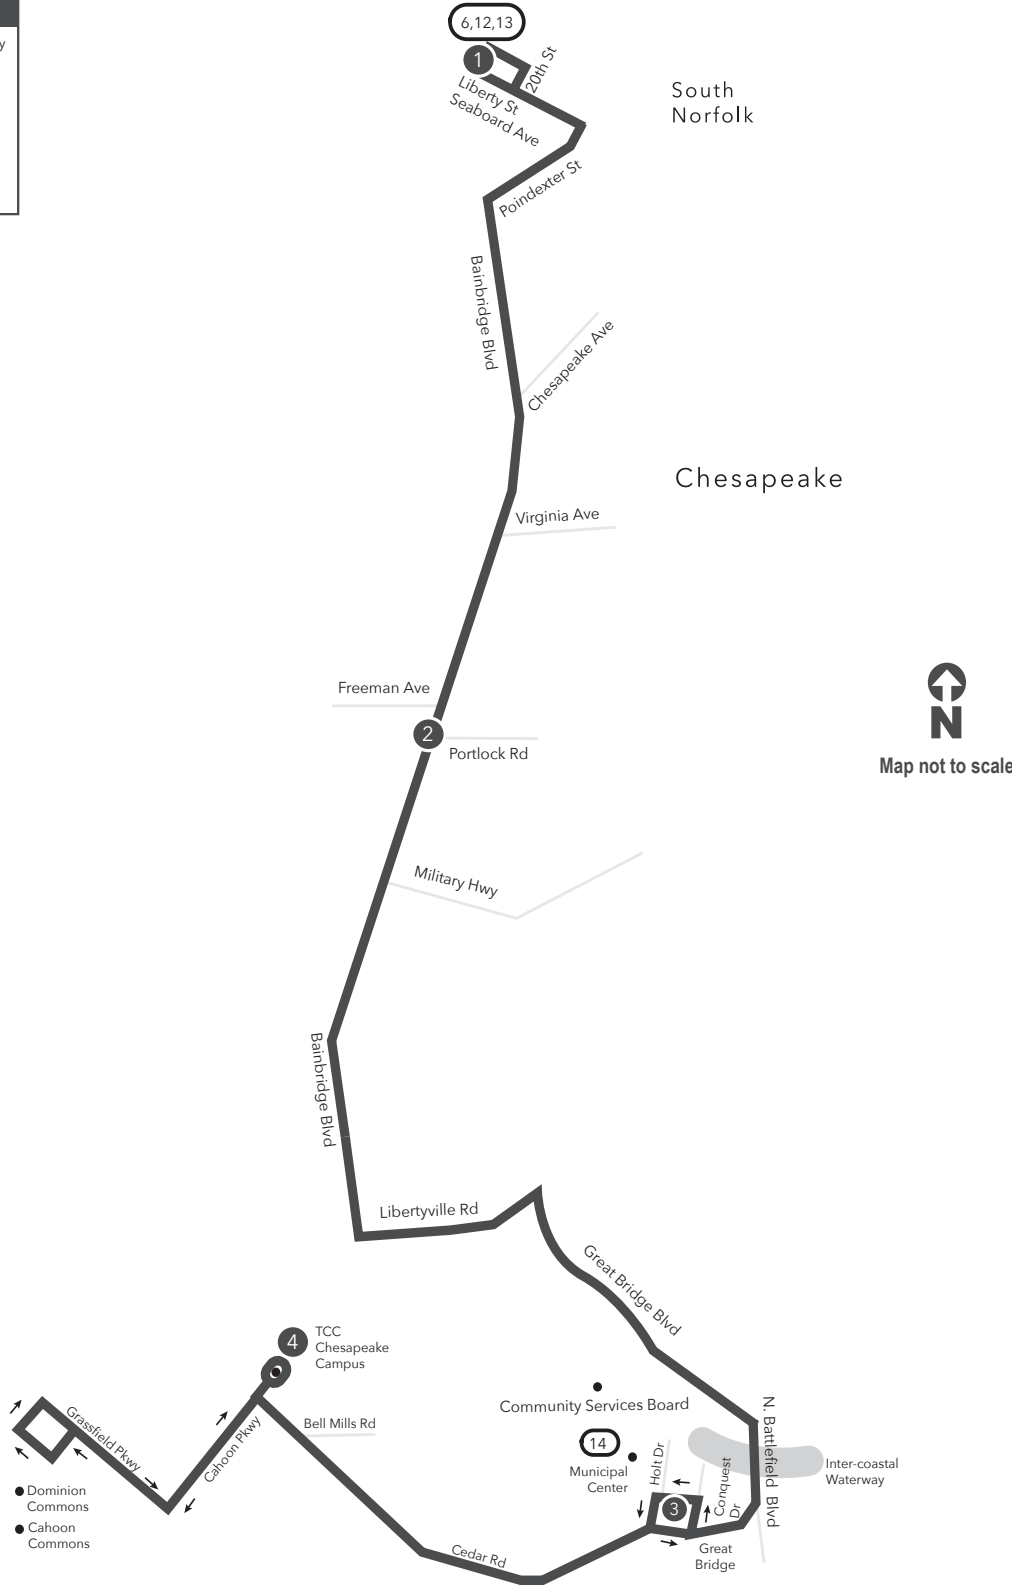

Route 58 Liberty St & Seaboard Ave / TCC Chesapeake Campus

Legend

- Weekday & Saturday
- Streets
- Time Point
- Connecting Bus Routes
- Point of Interest

PM times are shaded & in bold.

WEEKDAY: From Liberty St & Seaboard Ave to TCC Chesapeake

WEEKDAY: From TCC Chesapeake to Liberty St & Seaboard Ave

1	2	3	4	4	3	2	1
Liberty St Seaboard Ave	Bainbridge Blvd Portlock Rd	Chesapeake Municipal Center	TCC Chesapeake Campus	TCC Chesapeake Campus	Chesapeake Municipal Center	Bainbridge Blvd Portlock Rd	Liberty St Seaboard Ave
5:48	5:56	6:16	6:35	6:41	6:56	7:17	7:25
6:48	6:57	7:17	7:35	7:41	7:56	8:17	8:25
7:48	7:57	8:18	8:36	8:41	8:56	9:17	9:25
8:48	8:57	9:18	9:36	9:41	9:56	10:17	10:25
9:48	9:57	10:18	10:37	10:41	10:56	11:17	11:25
10:48	10:57	11:18	11:37	11:41	11:56	12:17	12:25
11:48	11:57	12:18	12:37	12:41	12:56	1:17	1:25
12:48	12:57	1:18	1:37	1:41	1:56	2:17	2:25
1:48	1:57	2:19	2:39	2:43	2:58	3:19	3:27
2:48	2:57	3:19	3:39	3:43	3:58	4:19	4:27
3:48	3:57	4:19	4:39	4:43	4:58	5:19	5:27
4:48	4:57	5:19	5:39	5:43	5:58	6:19	6:27
5:48	5:57	6:18	6:37	6:41	6:56	7:17	7:25
6:48	6:57	7:18	7:37				

Route 58

Liberty St & Seaboard Ave /
TCC Chesapeake Campus

Effective: 10.27.24