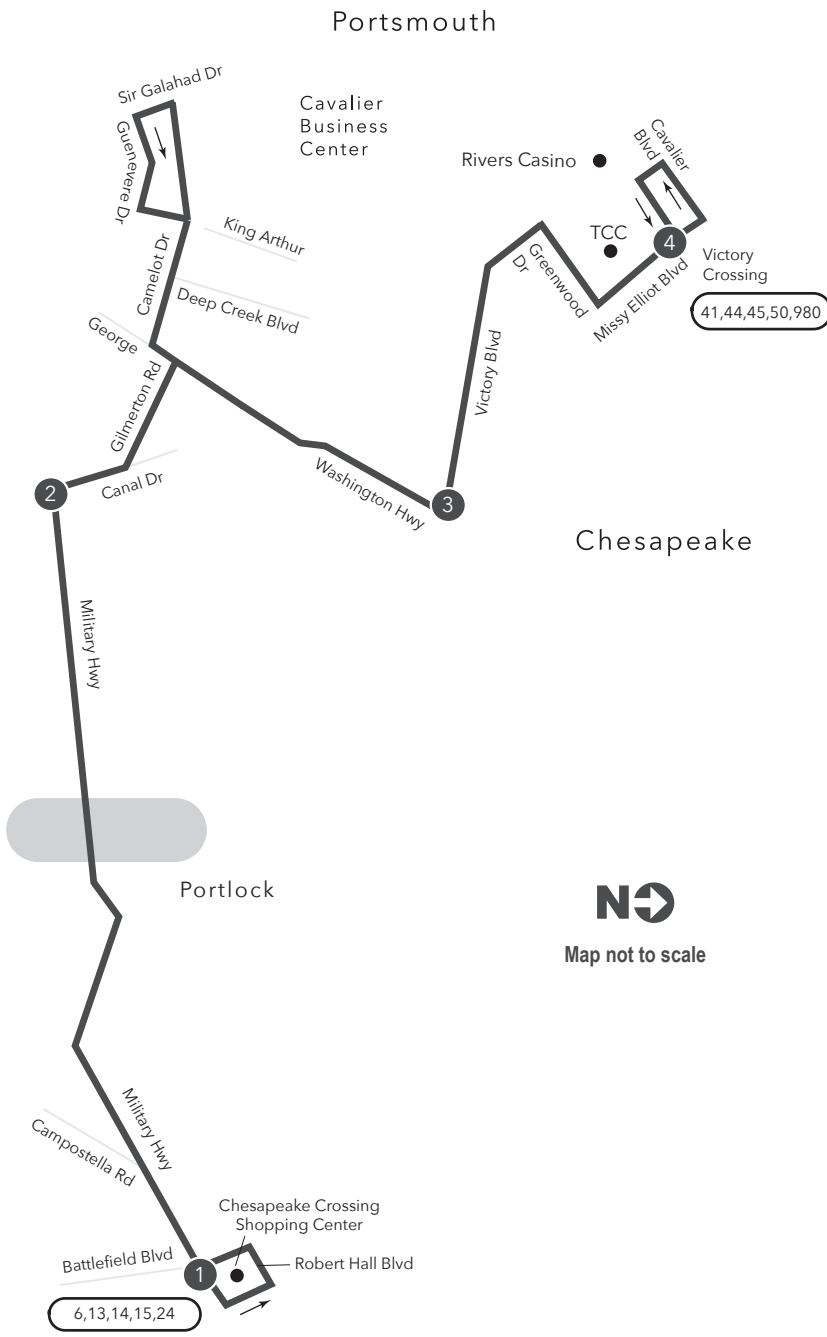

Route 57 Robert Hall Blvd / Victory Crossing

Legend

- Weekday & Saturday
- Streets
- Time Point
- Connecting Bus Routes
- Point of Interest

Map not to scale

PM times are shaded & in bold.

WEEKDAY: From Robert Hall Blvd to Victory Crossing **WEEKDAY:** From Victory Crossing to Robert Hall Blvd

1	2	3	4	4	3	2	1
Robert Hall Blvd	Military Hwy Canal Dr	Victory Blvd George Washington	Victory Crossing	Victory Crossing	Victory Blvd George Washington	Military Hwy Canal Dr	Robert Hall Blvd
-	-	-	-	6:10	6:17	6:32	6:43
6:15	6:26	6:41	6:51	7:10	7:17	7:32	7:43
7:15	7:26	7:41	7:51	8:10	8:17	8:32	8:43
8:15	8:26	8:41	8:51	9:10	9:17	9:32	9:43
9:15	9:26	9:41	9:51	10:10	10:17	10:32	10:43
10:15	10:26	10:41	10:51	11:10	11:17	11:32	11:43
11:15	11:26	11:41	11:51	12:10	12:17	12:32	12:43
1:15	1:26	1:41	1:51	1:10	1:17	1:32	1:43
2:15	2:26	2:41	2:51	2:10	2:17	2:32	2:43
3:15	3:27	3:45	3:55	3:10	3:17	3:32	3:43
4:15	4:27	4:45	4:55	4:10	4:17	4:32	4:43
5:15	5:27	5:45	5:55	5:10	5:17	5:32	5:43
6:15	6:26	6:41	6:51	6:10	6:17	6:32	6:43

SATURDAY: From Robert Hall Blvd to Victory Crossing **SATURDAY:** From Victory Crossing to Robert Hall Blvd

1	2	3	4	4	3	2	1
Robert Hall Blvd	Military Hwy Canal Dr	Victory Blvd George Washington	Victory Crossing	Victory Crossing	Victory Blvd George Washington	Military Hwy Canal Dr	Robert Hall Blvd
-	-	-	-	6:10	6:18	6:32	6:43
6:15	6:25	6:39	6:49	7:10	7:18	7:32	7:43
7:15	7:25	7:39	7:49	8:10	8:18	8:32	8:43
8:15	8:25	8:39	8:49	9:10	9:18	9:32	9:43
9:15	9:25	9:39	9:45	10:10	10:18	10:32	10:43
10:15	10:25	10:39	10:45	11:10	11:18	11:32	11:43
11:15	11:25	11:39	11:45	12:10	12:18	12:32	12:43
1:15	1:25	1:39	1:45	1:10	1:18	1:32	1:43
2:15	2:25	2:39	2:45	2:10	2:18	2:32	2:43
3:15	3:26	3:41	3:51	3:10	3:18	3:32	3:43
4:15	4:26	4:41	4:51	4:10	4:18	4:32	4:43
5:15	5:26	5:41	5:51	5:10	5:18	5:32	5:43
6:15	6:25	6:39	6:45	6:10	6:18	6:32	6:43