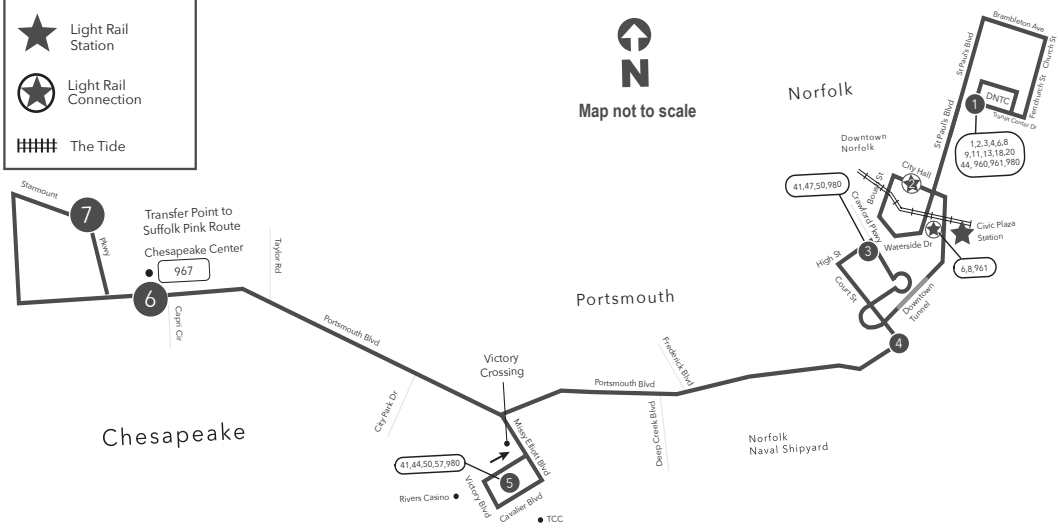

Route 45 Downtown Norfolk Transit Center / Portsmouth

Legend

- Weekday
- Streets
- Time Point
- Connecting Bus Routes
- Point of Interest
- Light Rail Station
- Light Rail Connection
- The Tide

PM times are shaded & in bold.

WEEKDAY: From Downtown Norfolk Transit Center to Norfolk Naval Shipyard to Victory Crossing to Jolliff Rd

WEEKDAY: From Jolliff Rd to Victory Crossing to Norfolk Naval Shipyard to Downtown Norfolk Transit Center

SATURDAY: From Downtown Norfolk Transit Center to Norfolk Naval Shipyard to Victory Crossing to Jolliff Rd

SATURDAY: From Jolliff Rd to Victory Crossing to Norfolk Naval Shipyard to Downtown Norfolk Transit Center

SUNDAY: From Downtown Norfolk Transit Center to Norfolk Naval Shipyard to Victory Crossing to Jolliff Rd

SUNDAY: From Jolliff Rd to Victory Crossing to Norfolk Naval Shipyard to Downtown Norfolk Transit Center