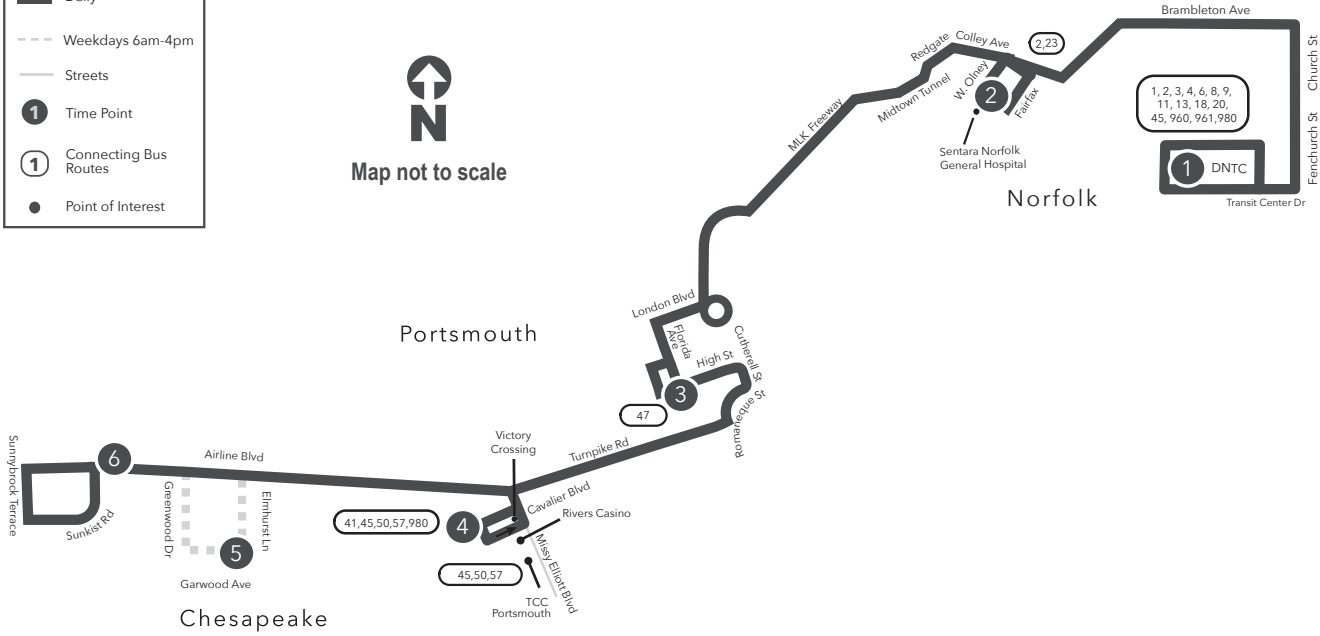

# Route 44 Downtown Norfolk Transit Center / Sentara Norfolk General Hospital / Midtown Portsmouth

**Legend**

- Daily
- Weekdays 6am-4pm
- Streets
- Time Point
- Connecting Bus Routes
- Point of Interest

PM times are shaded & in bold.

**WEEKDAY:**

From DNTC to Sentara Norfolk General Hospital to Florida Ave to Victory Crossing to Airline Blvd & Quailshire Ln

**WEEKDAY:**

From Airline Blvd & Quailshire Ln to Victory Crossing to Florida Ave to Sentara Norfolk General Hospital to DNTC

**SUNDAY:**

From DNTC to Sentara Norfolk General Hospital to Florida Ave to Victory Crossing to Airline Blvd & Quailshire Ln

**SUNDAY:**

From Airline Blvd & Quailshire Ln to Victory Crossing to Florida Ave to Sentara Norfolk General Hospital to DNTC

# Route 44

Downtown Norfolk Transit Center /  
Norfolk General Hospital /  
Midtown Portsmouth

Effective: 10.27.24