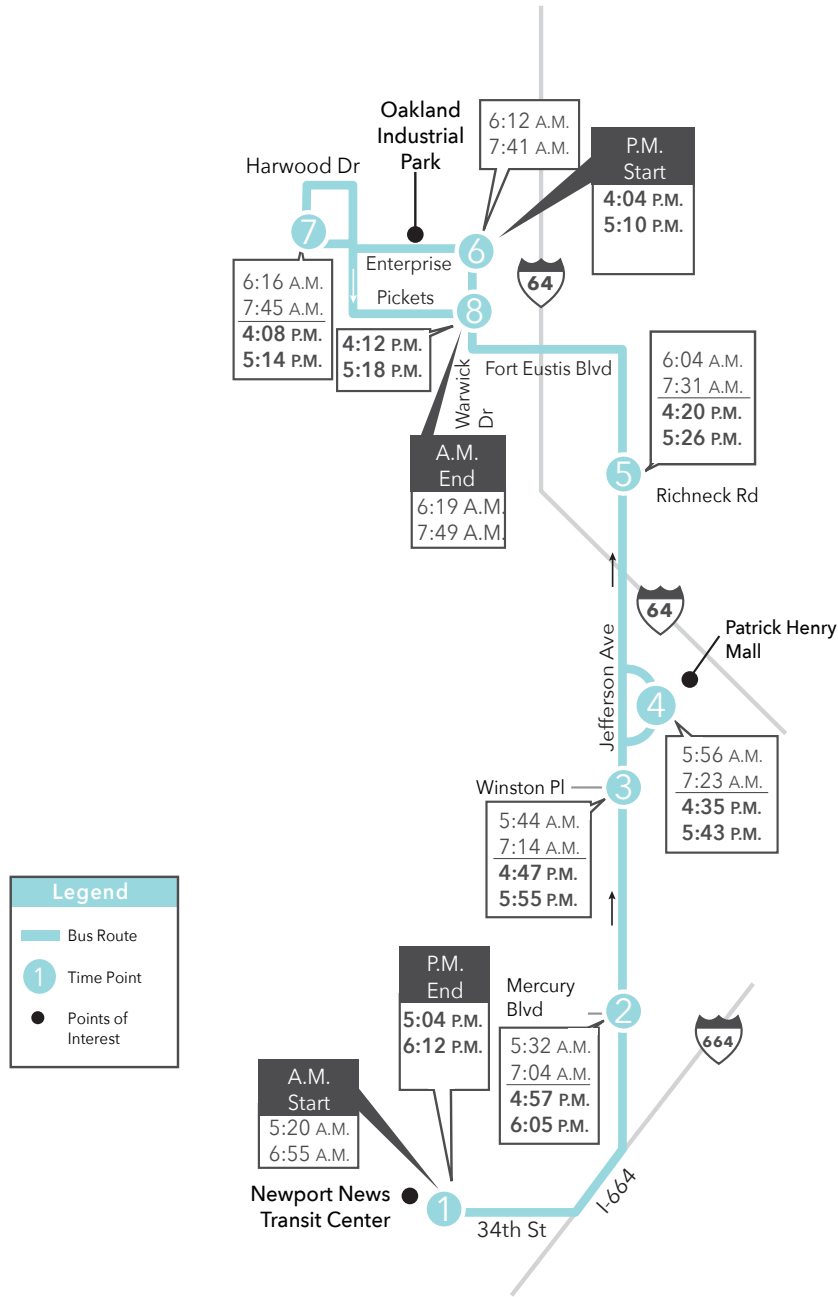

# ROUTE 414 NNTC/Jefferson/Oakland

Effective: 10.27.24

# ROUTE 414 NNTC/Patrick Henry Mall

Revised : 10.27.24