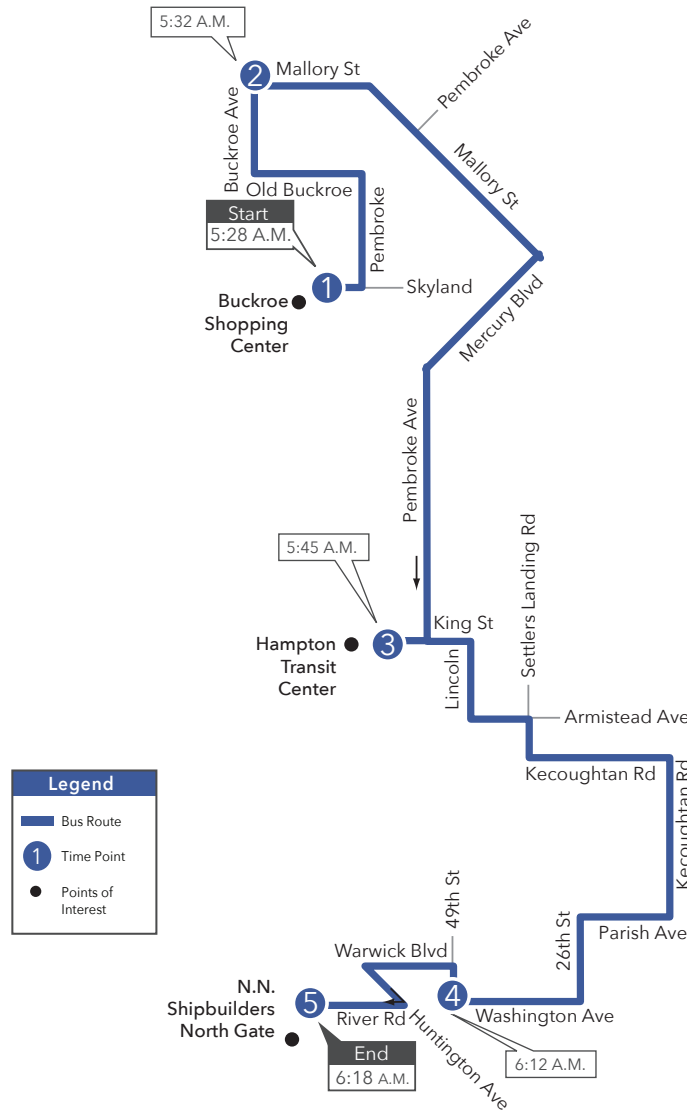

Route 403 Buckroe Shopping Center

Effective: 10.27.24

Route 403 Newport News Shipbuilding/HTC

Effective: 10.27.24