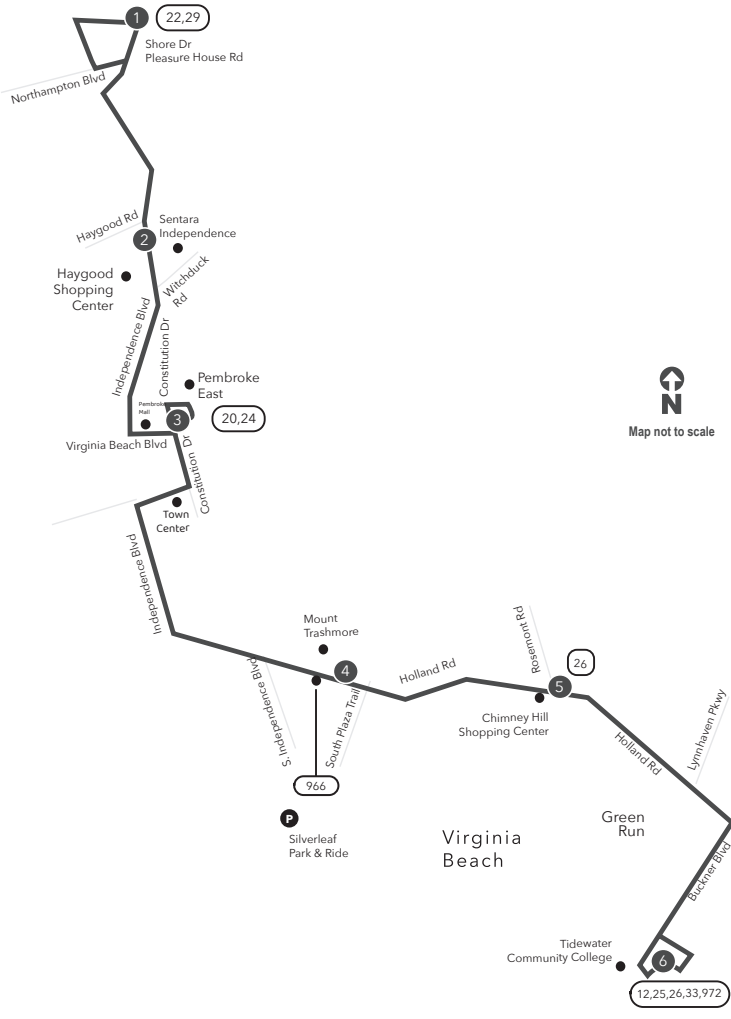

# Route 36 Shore Dr and Pleasure House Rd / Tidewater Community College

**Legend**

- Weekday & Saturday
- Streets
- Time Point
- Connecting Bus Routes
- Point of Interest
- Park & Ride

PM times are shaded & in bold.

**WEEKDAY & SATURDAY:**  
From Shore Dr and Pleasure House Rd to Pembroke East to Tidewater Community College

**WEEKDAY & SATURDAY:**  
From Tidewater Community College to Pembroke East to Shore Dr and Pleasure House Rd

# Route 36

Shore Dr and Pleasure House Rd /  
Tidewater Community College

Effective: 10.27.24