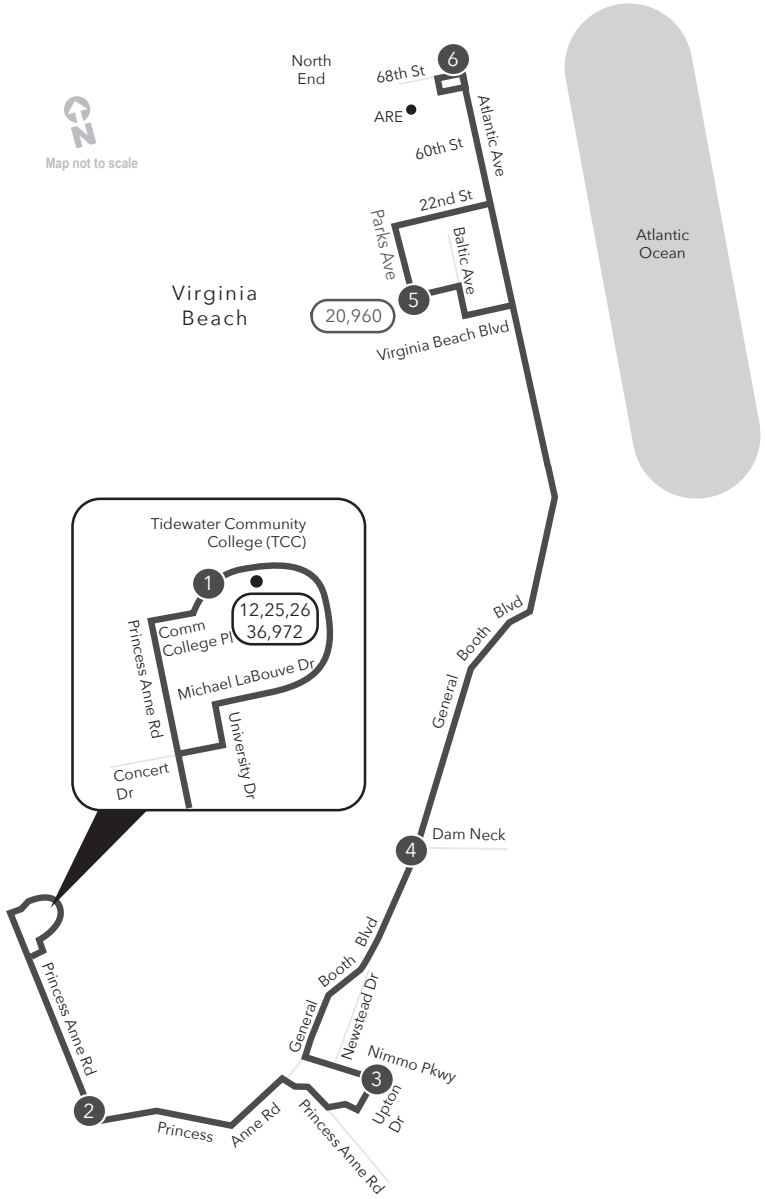

Route 33 Tidewater Community College / 68th St & Atlantic Ave

Legend

- Weekday & Saturday
- Streets
- Time Point
- Connecting Bus Routes
- Point of Interest

PM times are shaded & in bold.

WEEKDAY: From Tidewater Community College to 68th St & Atlantic Ave

WEEKDAY: From 68th St & Atlantic Ave to Tidewater Community College

6	5	4	3	2	1
Atlantic Ave. 68th St	Parks Ave 19th St	Dam Neck Rd General Booth Blvd	Nimmo Pkwy Upton Dr	Virginia Beach Municipal Center	Tidewater Community College
6:43	6:59	7:12	7:20	7:30	7:40
7:43	7:59	8:12	8:20	8:30	8:40
8:44	9:00	9:13	9:20	9:30	9:40
9:44	10:00	10:13	10:20	10:30	10:40
10:44	11:00	11:13	11:20	11:30	11:40
11:43	11:59	12:12	12:20	12:30	12:40
12:42	12:59	1:12	1:20	1:30	1:40
1:42	1:59	2:12	2:20	2:30	2:40
2:40	2:57	3:11	3:19	3:30	3:40
3:39	3:56	4:10	4:18	4:29	4:40
4:38	4:57	5:11	5:19	5:30	5:40
5:43	6:02	6:15	6:21	6:30	6:40
6:44	7:03	7:15	7:21	7:30	7:40
7:44	8:03	8:15	8:21	8:30	8:40
8:44	9:03	9:15	9:21	9:30	9:40
9:44	10:03	10:15	10:21	10:30	10:40
10:44	11:03	11:15	11:21	11:30	11:40

SATURDAY: From 68th St & Atlantic Ave to Tidewater Community College

6	5	4	3	2	1
Atlantic Ave. 68th St	Parks Ave 19th St	Dam Neck Rd General Booth Blvd	Nimmo Pkwy Upton Dr	Virginia Beach Municipal Center	Tidewater Community College
6:43	7:00	7:11	7:19	7:28	7:37
7:43	8:00	8:11	8:19	8:28	8:37
8:44	9:01	9:12	9:20	9:29	9:38
9:44	10:01	10:14	10:21	10:30	10:39
10:44	11:01	11:14	11:21	11:30	11:39
11:43	12:00	12:13	12:20	12:29	12:38
12:42	12:59	1:12	1:19	1:28	1:37
1:42	1:59	2:12	2:19	2:28	2:37
2:40	2:57	3:10	3:17	3:26	3:35
3:39	3:57	4:10	4:16	4:25	4:34
4:38	4:57	5:10	5:16	5:25	5:34
5:43	6:01	6:13	6:19	6:28	6:37
6:44	7:02	7:14	7:20	7:29	7:38
7:44	8:02	8:09	8:15	8:24	8:33
8:44	9:02	9:09	9:15	9:24	9:33
9:44	10:02	10:09	10:15	10:24	10:33
10:44	11:02	11:09	11:15	11:24	11:33

Route 33

Tidewater Community College/
68th St & Atlantic Ave

Effective: 10.27.24