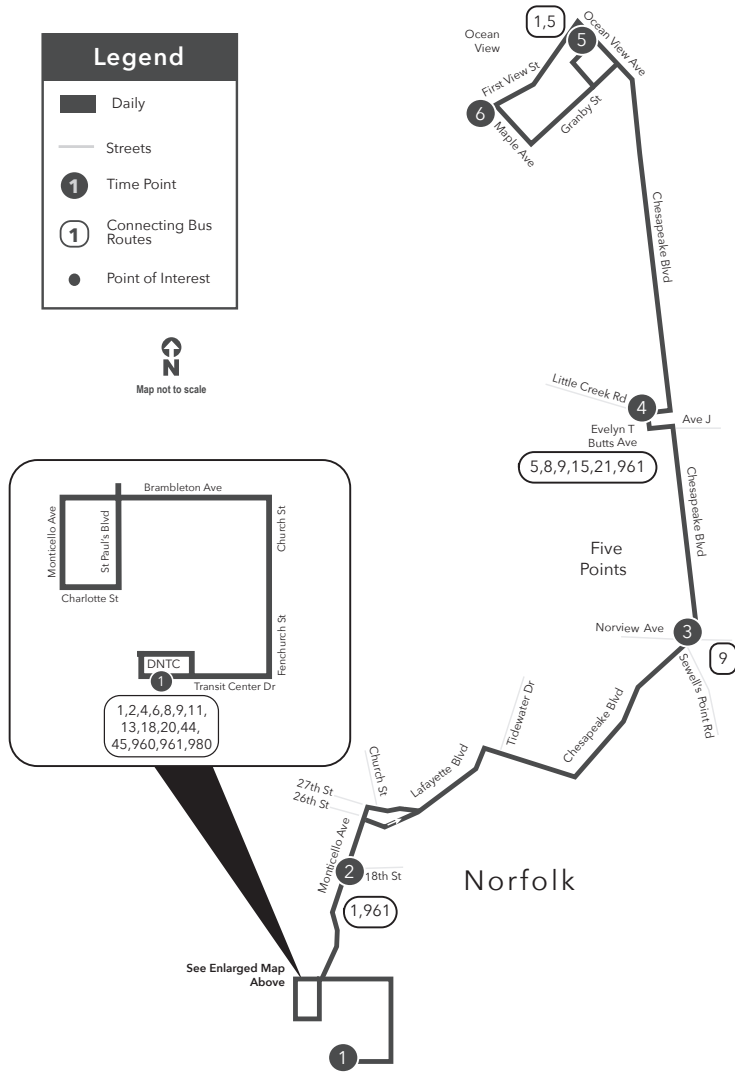

Route 3 Downtown Norfolk Transit Center / Ocean View Ave

PM times are shaded & in bold.

WEEKDAY: From Downtown Norfolk Transit Center to Evelyn T Butts Ave to Ocean View Ave & Granby St

1	2	3	4	5	6	5
Downtown Norfolk Transit Center	Monticello Ave 18th St	Chesapeake Blvd Norview Ave	Little Creek Rd Evelyn T Butts Ave	Ocean View Ave Granby St	1st View St Maple Ave	Ocean View Ave Granby St
-	-	-	-	-	-	-
5:48	5:55	6:07	6:18	6:28	6:31	6:34
6:18	6:25	6:37	6:48	6:58	7:01	7:04
6:48	6:55	7:07	7:18	7:28	7:31	7:34
7:17	7:24	7:37	7:48	7:58	8:01	8:04
7:47	7:54	8:07	8:18	8:28	8:31	8:34
8:17	8:24	8:37	8:48	8:58	9:01	9:04
8:47	8:54	9:07	9:18	9:28	9:31	9:34
9:17	9:24	9:37	9:48	9:58	10:01	10:04
9:47	9:54	10:07	10:18	10:28	10:31	10:34
10:17	10:24	10:37	10:48	10:58	11:01	11:04
10:46	10:54	11:07	11:18	11:28	11:31	11:34
11:16	11:24	11:37	11:48	11:58	12:01	12:04
11:46	11:54	12:07	12:18	12:28	12:31	12:34
12:16	12:24	12:37	12:48	12:58	1:01	1:04
12:46	12:54	1:07	1:18	1:28	1:31	1:34
1:16	1:24	1:37	1:48	1:59	2:02	2:05
1:45	1:53	2:06	2:18	2:29	2:32	2:35
2:14	2:23	2:36	2:48	2:59	3:02	3:05
2:44	2:53	3:06	3:18	3:29	3:32	3:35
3:13	3:22	3:36	3:48	3:59	4:02	4:05
3:43	3:52	4:06	4:18	4:29	4:32	4:35
4:13	4:22	4:36	4:48	5:00	5:03	5:06
4:43	4:52	5:06	5:18	5:30	5:33	5:36
5:14	5:23	5:37	5:48	6:00	6:03	6:06
5:45	5:53	6:07	6:18	6:29	6:32	6:35
6:16	6:24	6:37	6:48	6:59	7:02	7:05
6:48	6:56	7:07	7:18	7:29	7:32	7:35
7:48	7:56	8:07	8:18	8:29	8:32	8:35
8:48	8:56	9:07	9:18	9:29	9:32	9:35
9:48	9:56	10:07	10:18	10:29	10:32	10:35
10:48	10:56	11:07	11:18	11:28	11:31	11:34
11:49	11:57	12:08	12:18	12:28	12:31	12:34
12:51	12:58	1:08	1:18	1:28	1:31	1:34

WEEKDAY: From Ocean View Ave & Granby to Evelyn T Butts Ave to Downtown Norfolk Transit Center

5	4	3	2	1
Ocean View Ave Granby St	Little Creek Rd Evelyn T Butts Ave	Chesapeake Blvd Norview Ave	Monticello Ave 18th St	Downtown Norfolk Transit Center
5:30	5:48	5:55	6:09	6:16
6:00	6:18	6:25	6:39	6:46
6:30	6:48	6:56	7:10	7:17
7:00	7:18	7:26	7:40	7:47
7:30	7:48	7:56	8:10	8:17
8:00	8:18	8:26	8:40	8:47
8:30	8:48	8:55	9:09	9:16
9:00	9:18	9:25	9:39	9:46
9:30	9:48	9:55	10:09	10:16
10:00	10:18	10:25	10:39	10:47
10:30	10:48	10:55	11:09	11:17
11:00	11:18	11:25	11:39	11:47
11:30	11:48	11:55	12:09	12:17
12:00	12:18	12:26	12:40	12:48
12:30	12:48	12:56	1:10	1:18
1:00	1:18	1:26	1:40	1:48
1:30	1:48	1:56	2:10	2:18
2:00	2:18	2:26	2:40	2:48
2:30	2:48	2:56	3:10	3:18
3:00	3:18	3:26	3:40	3:48
3:30	3:48	3:56	4:10	4:18
4:00	4:18	4:26	4:40	4:48
4:30	4:48	4:56	5:10	5:18
5:00	5:18	5:25	5:39	5:45
5:30	5:48	5:55	6:08	6:14
6:00	6:18	6:24	6:37	6:43
6:31	6:48	6:54	7:07	7:13
7:01	7:18	7:24	7:37	7:43
8:01	8:18	8:24	8:37	8:43
9:01	9:18	9:24	9:36	9:42
10:01	10:18	10:24	10:36	10:42
11:02	11:18	11:23	11:35	11:41

SATURDAY: From Downtown Norfolk Transit Center to Evelyn T Butts Ave to Ocean View Ave & Granby St