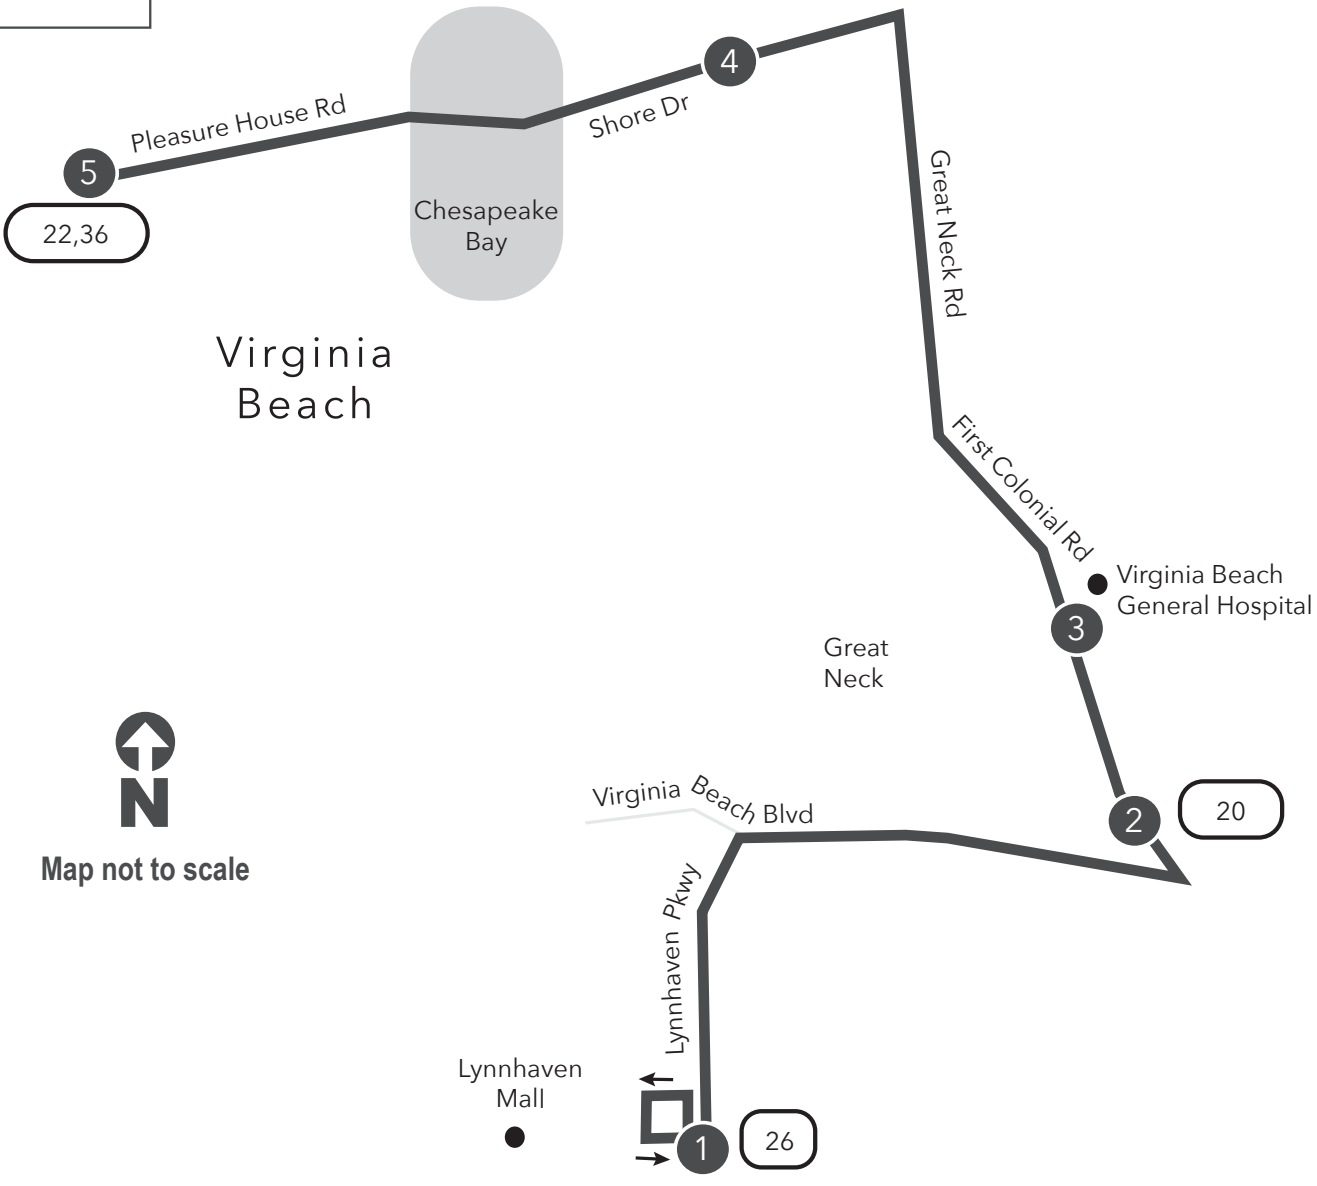

Route 29 Pleasure House Road / Lynnhaven Pkwy

Legend

- Weekday & Saturday
- Streets
- Time Point
- Connecting Bus Routes
- Point of Interest

PM times are shaded & in bold.

WEEKDAY & SATURDAY: From Lynnhaven Mall, Hilltop, Virginia Beach General Hospital to Pleasure House Road					WEEKDAY & SATURDAY: From Pleasure House Road to Virginia Beach General Hospital, Hilltop to Lynnhaven Mall				
1	2	3	4	5	5	4	3	2	1
Lynnhaven Mall	First Colonial Rd Donna Dr	Virginia Beach General Hospital	Shore Dr Great Neck Rd	Shore Dr Pleasure House Rd	Shore Dr Pleasure House Rd	Shore Dr Great Neck Rd	Virginia Beach General Hospital	First Colonial Rd Donna Dr	Lynnhaven Mall
-	-	-	-	-	6:48	6:56	7:07	7:16	7:30
7:07	7:21	7:25	7:35	7:42	7:48	7:56	8:07	8:16	8:30
8:01	8:17	8:21	8:31	8:39	8:48	8:56	9:07	9:16	9:30
9:01	9:17	9:21	9:31	9:39	9:48	9:56	10:07	10:16	10:30
10:01	10:17	10:21	10:31	10:39	10:48	10:56	11:07	11:16	11:30
11:01	11:17	11:21	11:31	11:39	11:48	11:56	12:08	12:16	12:30
12:01	12:17	12:21	12:31	12:39	12:48	12:56	1:08	1:16	1:30
1:01	1:17	1:21	1:31	1:39	1:48	1:56	2:09	2:16	2:30
2:01	2:17	2:21	2:31	2:39	2:48	2:56	3:09	3:16	3:30
2:56	3:13	3:17	3:28	3:38	3:48	3:56	4:09	4:16	4:30
3:55	4:15	4:20	4:31	4:41	4:48	4:56	5:09	5:16	5:30
4:55	5:12	5:16	5:27	5:37	5:48	5:56	6:08	6:16	6:30
6:06	6:22	6:25	6:35	6:43	6:48	6:56	7:06	7:16	7:30
6:46	7:02	7:05	7:15	7:23	7:48	7:56	8:06	8:16	8:30
7:41	7:57	8:00	8:10	8:18	8:48	8:56	9:06	9:16	9:30
8:40	8:54	8:57	9:07	9:15					
9:40	9:54	9:57	10:07	10:15					

Route 29

Pleasure House Road /
Lynnhaven Parkway

Effective: 10.27.24