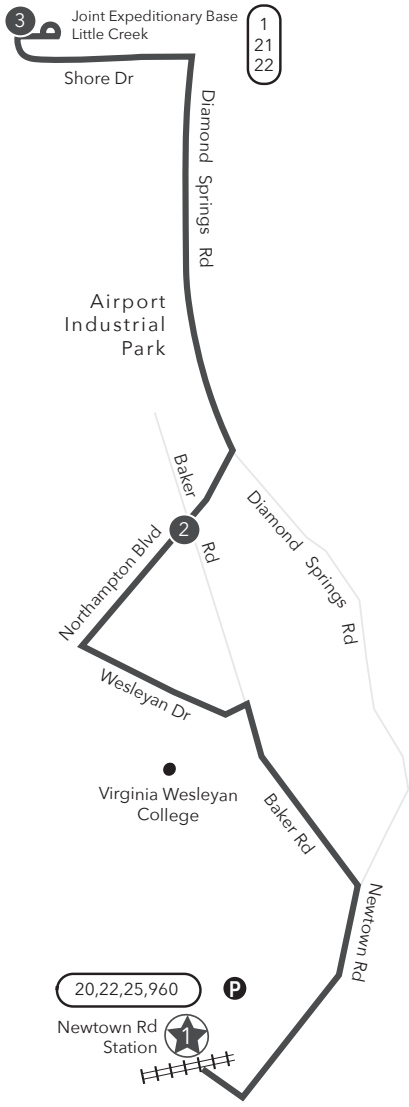

Route 27 Newtown Road Station / Joint Expeditionary Base Little Creek

Legend

- Weekday & Saturday
- Streets
- Time Point
- Connecting Bus Routes
- Point of Interest
- Light Rail Station
- Light Rail Connection
- The Tide
- Park & Ride

Virginia Beach

Map not to scale

f = Friday only

PM times are shaded & in bold.

WEEKDAY: From Newtown Road Station to Northampton Blvd to Joint Expeditionary Base Little Creek

Newtown Rd Station	Northampton Blvd Baker Rd	Joint Expeditionary Base Little Creek	Joint Expeditionary Base Little Creek	Northampton Blvd Baker Rd	Newtown Rd Station
-	-	-	6:03	6:13	6:28
6:33	6:46	6:56	7:03	7:13	7:29
7:33	7:46	7:56	8:03	8:13	8:30
8:33	8:47	8:57	9:03	9:13	9:29
9:33	9:47	9:57	10:03	10:13	10:28
10:33	10:47	10:57	11:03	11:13	11:28
11:33	11:47	11:57	12:03	12:13	12:29
12:33	12:47	12:57	1:03	1:13	1:29
1:33	1:47	1:57	2:03	2:13	2:31
2:33	2:47	2:57	3:03	3:13	3:31
3:33	3:48	3:58	4:03	4:13	4:31
4:33	4:48	4:58	5:03	5:13	5:31
5:33	5:48	5:58	6:03	6:13	6:28
6:33	6:48	6:58	7:03	7:13	7:28
7:33	7:48	7:58	8:03	8:13	8:28
8:33	8:48	8:58	9:03	9:13	9:28
9:33	9:48	9:58	10:03	10:13	10:28
10:33	10:48	10:58	11:03	11:13	11:27
11:33	11:48	11:58	12:03f	12:13f	12:26f
12:33f	12:47f	12:57f			

Route 27

Newtown Road Station / Joint Expeditionary Base Little Creek

Effective: 10.27.24