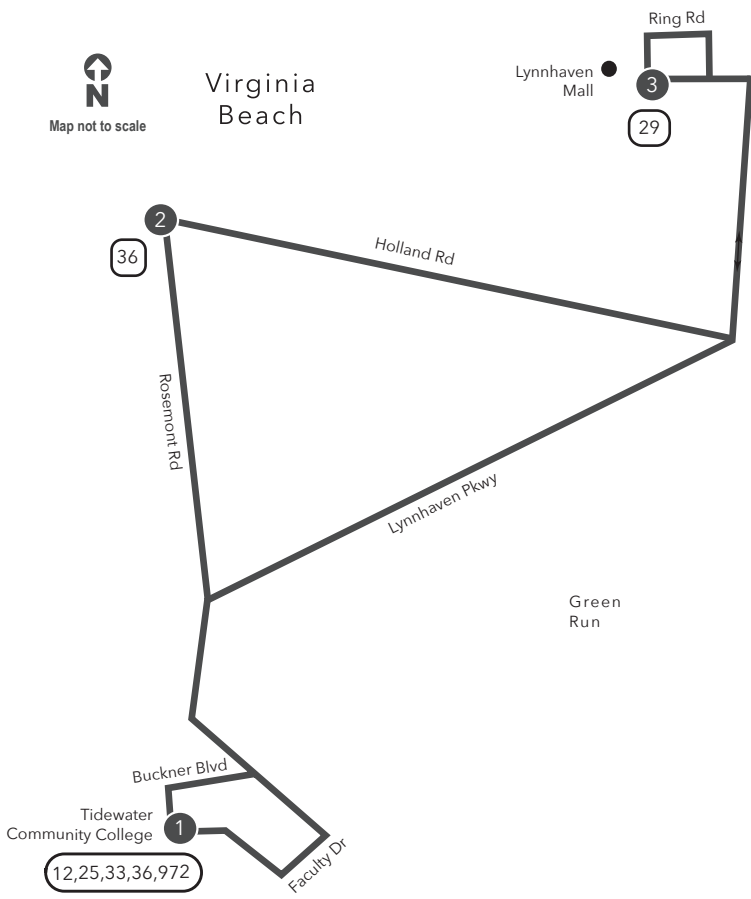

Route 26 Tidewater Community College / Lynnhaven Mall

Legend

- Weekday - Saturday
- Streets
- Time Point
- Connecting Bus Routes
- Point of Interest

PM times are shaded & in bold.

WEEKDAY: From Tidewater Community College to Lynnhaven Mall **WEEKDAY:** From Lynnhaven Mall to Tidewater Community College

1	2	3	3	2	1
Tidewater Community College	Rosemont Rd Holland Rd	Lynnhaven Mall	Lynnhaven Mall	Rosemont Rd Holland Rd	Tidewater Community College
-	-	-	6:15	6:24	6:31
6:48	6:55	7:04	7:15	7:24	7:31
7:18	7:25	7:34	7:37	-	7:45
7:48	-	8:01	8:02	8:12	8:21
8:15	8:22	8:31	8:36	-	8:45
8:48	-	9:01	9:06	9:17	9:25
9:15	9:23	9:32	9:36	-	9:45
9:48	-	10:01	10:06	10:17	10:25
10:15	10:23	10:32	10:35	-	10:45
10:48	-	11:01	11:05	11:16	11:24
11:15	11:23	11:32	11:35	-	11:45
11:48	-	12:01	12:05	12:16	12:24
12:13	12:22	12:31	12:35	-	12:45
12:48	-	1:01	1:05	1:16	1:24
1:15	1:24	1:33	1:35	-	1:45
1:48	-	2:01	2:05	2:16	2:24
2:13	2:22	2:31	2:34	-	2:45
2:48	-	3:01	3:04	3:15	3:24
3:13	3:22	3:31	3:34	-	3:45
3:48	-	4:01	4:04	4:15	4:24
4:15	4:24	4:34	4:34	-	4:45
4:48	-	5:01	5:04	5:15	5:24
5:13	5:22	5:33	5:34	-	5:45
5:50	-	6:03	6:06	6:17	6:26
6:15	6:24	6:33			