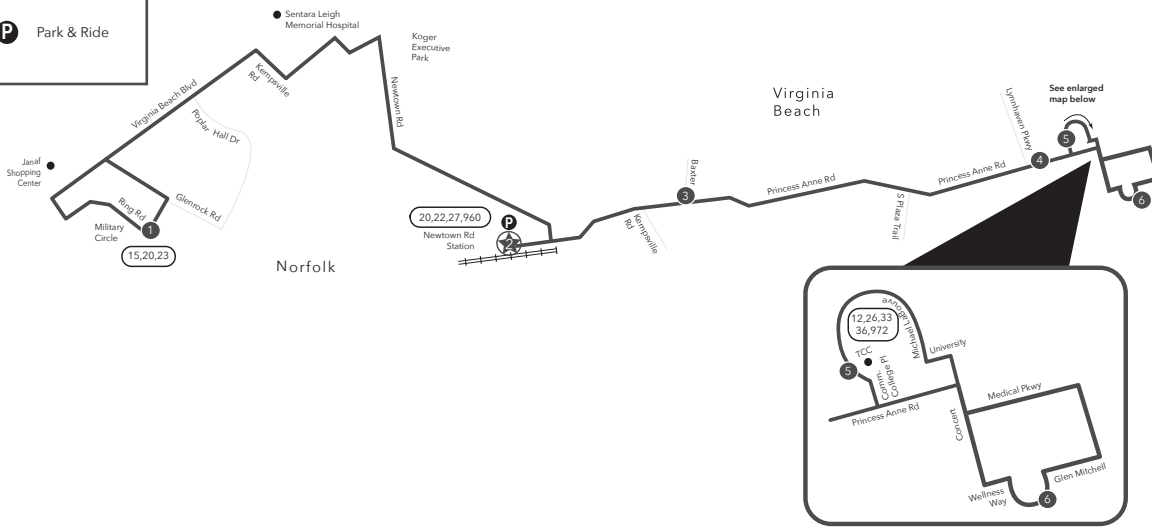

# Route 25 Military Circle / Tidewater Community College / Sentara Princess Anne

**Legend**

- Weekday & Saturday
- Streets
- Time Point
- Connecting Bus Routes
- The Tide
- Light Rail Station
- Point of Interest
- Park & Ride

f = Friday only  
PM times are shaded & in bold.

**WEEKDAY:** From Military Circle to Tidewater Community College to Sentara Princess Anne

**WEEKDAY:** From Sentara Princess Anne to Tidewater Community College to Military Circle

# Route 25

Military Circle /  
Tidewater Community College /  
Sentara Princess Anne

Effective: 10.27.24