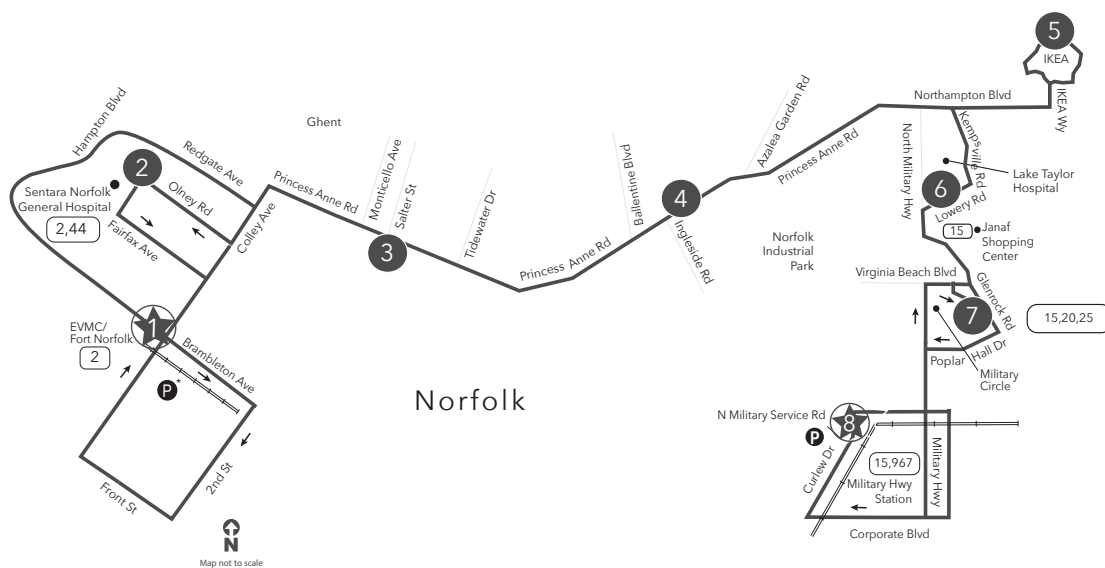

Route 23 Norfolk General / IKEA / Janaf / Military Circle

Legend

- Daily Route
- Streets
- Time Point
- Connecting Bus Routes
- The Tide
- Light Rail Connection
- Point of Interest
- Park & Ride
- Park & Ride Mon-Fri 6 p.m.-11:59 p.m. Sat-Sun until 11:59 p.m.

* Route 23 does not provide service to the DNTC. Passengers riding Route 23 can transfer to the following routes at the following locations to access the DNTC on Wood Street.

- Routes 2 at EVMC/Fort Norfolk LRT Station (Bus stop on Brambleton Ave.)
- Routes 2 at Norfolk General Hospital
- Routes 1 & 3 at Monticello Ave. and Princess Anne Rd.
- Route 8 at Tidewater Drive and Princess Anne Rd.
- Route 11 at Colonial Ave. and Princess Anne Rd.

PM times are shaded & in bold.

WEEKDAY & SATURDAY:
From Fort Norfolk / EVMC Station to Military Hwy Station

1	2	3	4	5	6	7	8
Fort Norfolk EVMC Station	Sentara Norfolk General Hospital	Princess Anne Rd Maltby Ave	Princess Anne Rd Ingleside Rd	IKEA	Lowery Rd Security Ln	Military Circle	Military Hwy Station
-	-	-	-	-	-	-	-
5:55	6:00	6:14	6:21	-	6:34	6:48	6:55
6:55	7:00	7:14	7:21	-	7:34	7:48	7:55
7:55	8:00	8:14	8:21	-	8:34	8:48	8:55
8:55	9:00	9:14	9:21	9:30	9:34	9:48	9:55
9:55	9:59	10:13	10:20	10:29	10:33	10:48	10:55
10:55	10:59	11:13	11:20	11:31	11:35	11:48	11:55
11:52	11:57	12:11	12:18	12:29	12:33	12:48	12:55
12:52	12:57	1:11	1:18	1:29	1:33	1:48	1:56
1:52	1:57	2:11	2:18	2:29	2:33	2:48	2:56
2:48	2:53	3:08	3:15	3:27	3:32	3:48	3:56
3:50	3:56	4:12	4:19	4:31	4:36	4:51	4:59
4:52	4:58	5:11	5:18	5:30	5:35	5:48	5:56
5:52	5:58	6:11	6:18	6:29	6:34	6:48	6:56
6:53	6:57	7:10	7:17	7:28	7:33	7:48	7:56
7:57	8:01	8:13	8:19	8:30	8:34	8:48	8:56
8:57	9:01	9:13	9:19	9:30	9:34	9:48	9:56
9:57	10:01	10:13	10:19	10:30	10:34	10:48	10:56
11:03	11:06	11:18	11:24	-	11:35	11:48	11:56

Route 23

Norfolk General / IKEA
Janaf / Military Hwy Station

Effective: 10.27.24