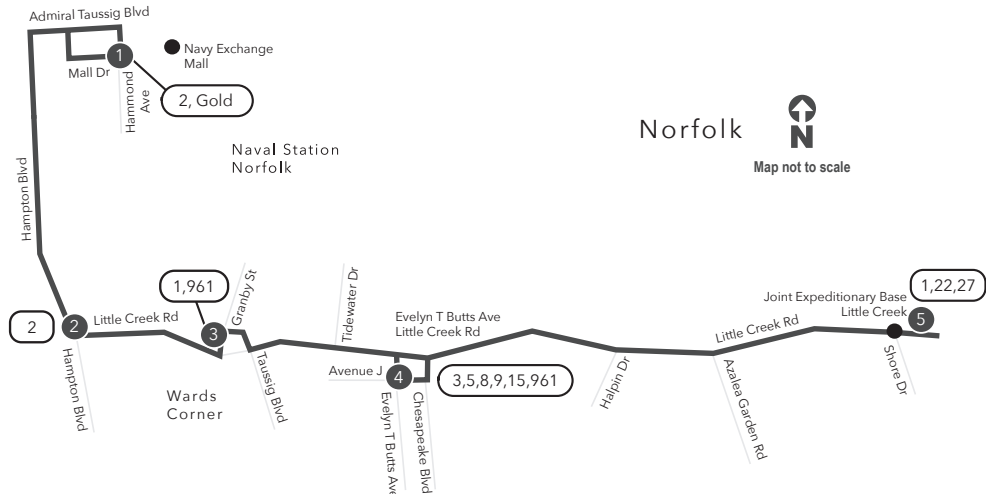

Route 21 Navy Exchange Mall / Joint Expeditionary Base Little Creek

Legend

- Daily
- Streets
- Time Point
- Connecting Bus Routes
- Point of Interest

PM times are shaded & in bold.

WEEKDAY: From Navy Exchange Mall to Joint Expeditionary Base Little Creek