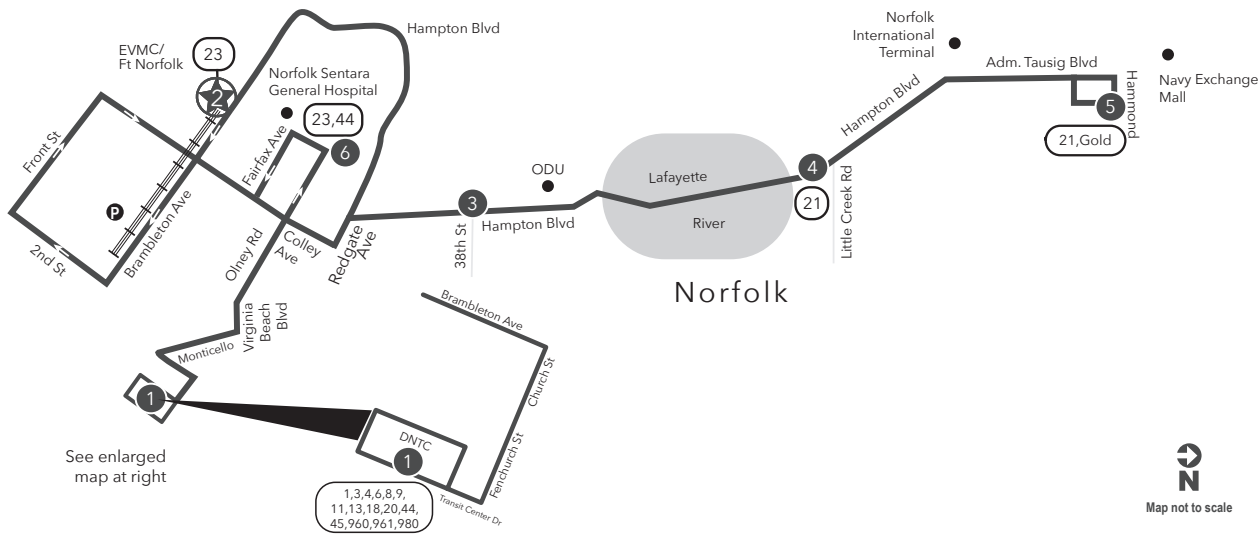

Route 2 Navy Exchange Mall / Downtown Norfolk Transit Center

Legend

- Daily
- Streets
- Time Point
- Connecting Bus Routes
- Point of Interest
- Light Rail Connection
- The Tide
- Park & Ride Mon-Fri 6 pm-11:59 pm Sat-Sun until 11:59 pm

*The following inbound bus stops will not be serviced Monday - Friday from 3:30 p.m. - 6 p.m. Hampton Blvd. & Spotswood, and Hampton Blvd & Graydon. Customers should board the bus at Hampton Blvd. & Woodrow or Redgate & Colley.

PM times are shaded & in bold.

WEEKDAY: From Downtown Norfolk Transit Center to Navy Exchange Mall

1	2	3	4	5	5	4	3	2	1
Downtown Norfolk Transit Center	Ft Norfolk/EMVC Station	Hampton Blvd 38th St	Hampton Blvd Little Creek Rd	Navy Exchange Mall	Navy Exchange Mall	Hampton Blvd Little Creek Rd	Hampton Blvd 38th St	Ft Norfolk/EMVC Station	Downtown Norfolk Transit Center
-	-	-	-	-	-	5:25	5:33	5:44	6:00
5:11	5:28	5:39	5:46	5:58	6:12	6:22	6:30	6:41	6:56
6:11	6:28	6:39	6:47	6:59	7:12	7:22	7:31	7:44	8:00
7:11	7:28	7:39	7:47	7:59	8:12	8:22	8:29	8:41	8:58
8:11	8:28	8:39	8:47	8:59	9:12	9:21	9:28	9:40	9:57
9:11	9:28	9:38	9:45	9:57	10:12	10:21	10:28	10:40	10:57
10:11	10:28	10:39	10:46	11:00	11:12	11:21	11:29	11:42	11:59
11:11	11:28	11:39	11:46	12:00	12:12	12:21	12:29	12:42	12:59
12:11	12:28	12:40	12:48	1:02	1:12	1:21	1:29	1:42	1:59
1:11	1:28	1:40	1:49	2:04	2:12	2:21	2:30	2:43	3:00
2:11	2:28	2:40	2:49	3:04	3:12	3:21	3:30	3:43	4:02
3:13	3:30	3:42	3:52	4:07	4:12	4:21	4:30	4:43	5:02
4:13	4:29	4:40	4:49	5:03	5:15	5:24	5:32	5:44	6:02
5:13	5:28	5:39	5:47	6:01	6:15	6:24	6:32	6:43	7:01
6:14	6:29	6:40	6:48	7:02	7:15	7:23	7:31	7:42	8:00
7:14	7:29	7:40	7:48	8:02	8:15	8:23	8:31	8:42	9:00
8:14	8:29	8:40	8:48	9:02	9:15	9:23	9:30	9:41	9:58
9:14	9:29	9:40	9:48	10:02	10:15	10:23	10:30	10:41	10:58
10:14	10:29	10:39	10:47	11:01	11:15	11:23	11:30	11:41	11:57
11:14	11:29	11:39	11:47	12:01	12:15	12:23	12:30	12:41	12:57
12:14	12:29	12:39	12:47	1:01					

SATURDAY: From Downtown Norfolk Transit Center to Navy Exchange Mall