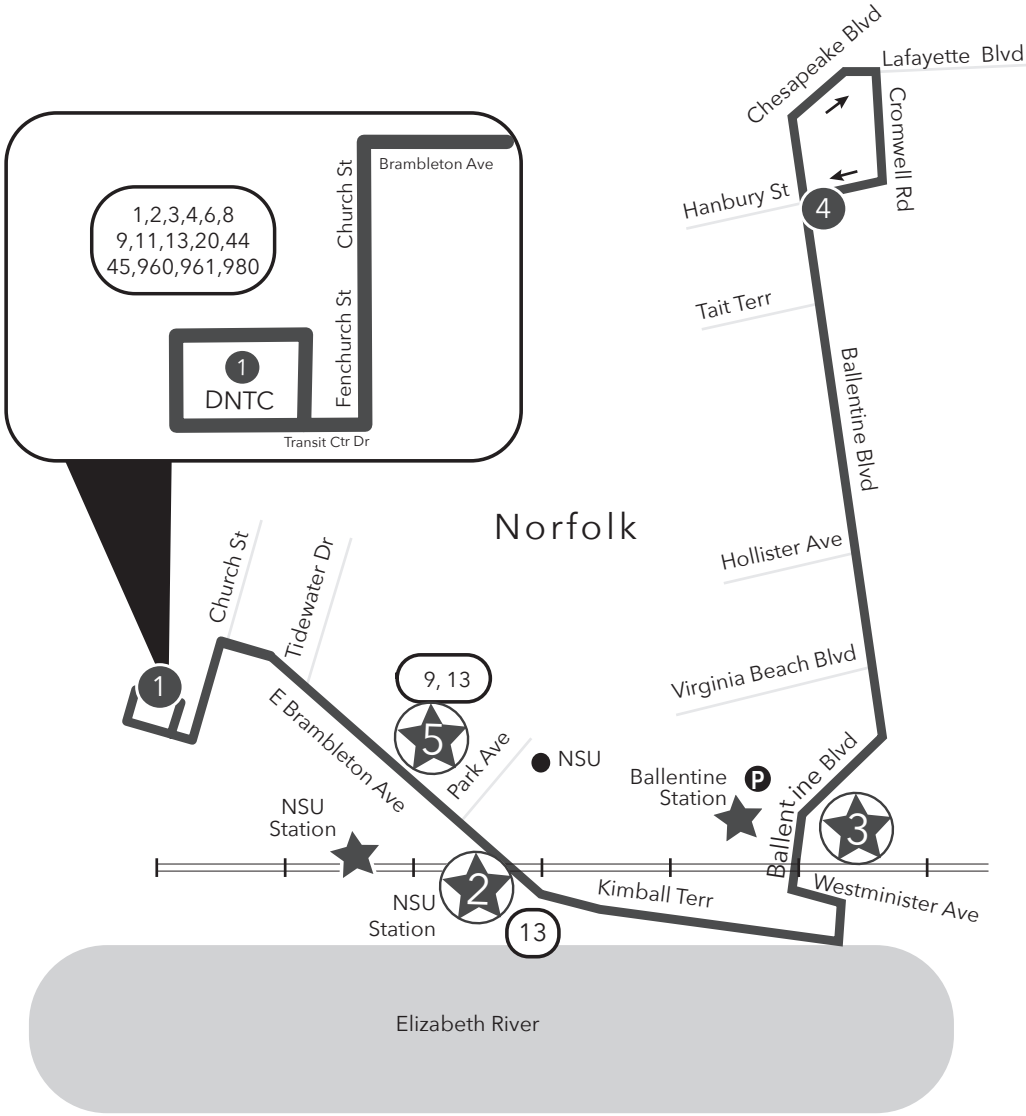

Route 18 Downtown Norfolk Transit Center / Hanbury St & Ballentine Blvd

Legend

- Weekday & Saturday
- Streets
- Time Point
- Connecting Bus Routes
- The Tide
- Light Rail Station
- Light Rail Connection
- Point of Interest
- Park & Ride

PM times are shaded & in bold.

WEEKDAY & SATURDAY: From Downtown Norfolk Transit Center to Hanbury St				WEEKDAY & SATURDAY: From Hanbury St to Downtown Norfolk Transit Center			
1	2	3	4	4	3	5	1
Downtown Norfolk Transit Center	NSU Station	Ballentine Station	Hanbury St Ballentine Blvd	Hanbury St Ballentine Blvd	Ballentine Station	NSU Station	Downtown Norfolk Transit Center
-	-	-	-	6:16	6:23	6:32	6:38
6:48	6:53	7:02	7:14	7:16	7:23	7:32	7:38
7:48	7:53	8:02	8:14	8:16	8:23	8:32	8:39
8:48	8:53	9:01	9:13	9:16	9:22	9:31	9:38
9:48	9:53	10:01	10:13	10:16	10:22	10:31	10:38
10:48	10:53	11:01	11:13	11:16	11:22	11:31	11:38
11:48	11:53	12:01	12:13	12:16	12:23	12:32	12:39
12:48	12:53	1:01	1:13	1:16	1:23	1:32	1:39
1:48	1:53	2:02	2:15	2:16	2:23	2:32	2:39
2:48	2:53	3:02	3:15	3:16	3:23	3:33	3:40
3:49	3:54	4:03	4:16	4:18	4:25	4:35	4:43
4:49	4:54	5:03	5:17	5:18	5:25	5:34	5:42
5:49	5:54	6:03	6:16	6:18	6:24	6:33	6:41
6:53	6:58	7:06	7:19	7:20	7:26	7:35	7:42
7:53	7:58	8:06	8:18	8:20	8:26	8:35	8:42
8:53	8:58	9:06	9:18	9:20	9:26	9:35	9:42
9:53	9:58	10:06	10:17				

Route 18

Downtown Norfolk
Transit Center / Hanbury St
Ballentine Blvd

Effective: 10.27.24