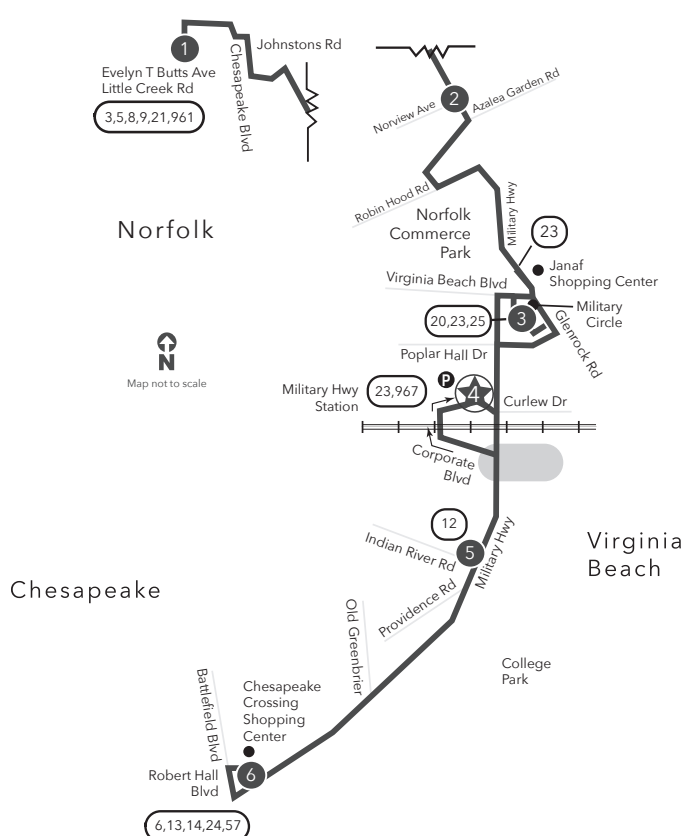

Route 15 Evelyn T Butts Ave / Robert Hall Blvd

Legend

- Daily Route
- Streets
- Time Point
- Connecting Bus Routes
- The Tide
- Light Rail Station
- Light Rail Connection
- Point of Interest
- Park & Ride

WEEKDAY:
From Robert Hall Blvd/Chesapeake Crossing Shopping Center
to Military Circle to Evelyn T Butts Ave

6	5	4	3	2	1
Robert Hall Blvd	Military Hwy Indian River Rd	Military Hwy Station	Military Circle	Military Hwy Norview Ave	Evelyn T Butts Ave Little Creek Rd
-	-	-	5:15	5:32	5:41
-	-	-	5:45	6:03	6:12
6:10	6:22	6:04	6:18	6:35	6:44
6:39	6:51	7:01	6:45	7:04	7:13
7:09	7:21	7:31	7:15	7:34	7:44
7:39	7:51	8:01	7:46	8:05	8:15
8:09	8:21	8:31	8:16	8:35	8:45
8:39	8:51	9:01	8:46	9:05	9:14
9:09	9:21	9:30	9:15	9:35	9:44
9:39	9:51	10:00	9:45	10:05	10:14
10:09	10:21	10:30	10:15	10:35	10:44
10:39	10:51	11:00	10:45	11:05	11:14
11:09	11:21	11:30	11:15	11:35	11:44
11:39	11:51	12:00	11:45	12:05	12:14
12:08	12:21	12:30	12:15	12:35	12:44
12:38	12:51	1:00	1:15	1:36	1:45
1:08	1:21	1:30	1:45	2:07	2:16
1:38	1:51	2:00	2:15	2:37	2:46
2:04	2:18	2:27	2:42	3:05	3:15
2:34	2:48	2:57	3:12	3:35	3:45
3:02	3:16	3:26	3:41	4:04	4:14
3:32	3:46	3:56	4:11	4:35	4:45
4:02	4:16	4:26	4:41	5:05	5:15
4:32	4:46	4:56	5:11	5:35	5:44
5:02	5:16	5:26	5:41	6:03	6:11
5:38	5:51	6:01	6:15	6:36	6:44
6:09	6:22	6:31	6:45	7:05	7:13
6:41	6:52	7:01	7:15	7:35	7:42
7:11	7:22	7:31	7:45	8:05	8:12
7:41	7:52	8:01	8:15	8:35	8:42
8:43	8:53	9:01	9:15	9:34	9:41
9:43	9:53	10:01	10:15	10:33	10:40
10:44	10:53	11:01	11:15	11:32	11:38
11:44	11:53	12:01	12:15	12:32	12:38
-	-	1:01	1:15	1:32	1:38