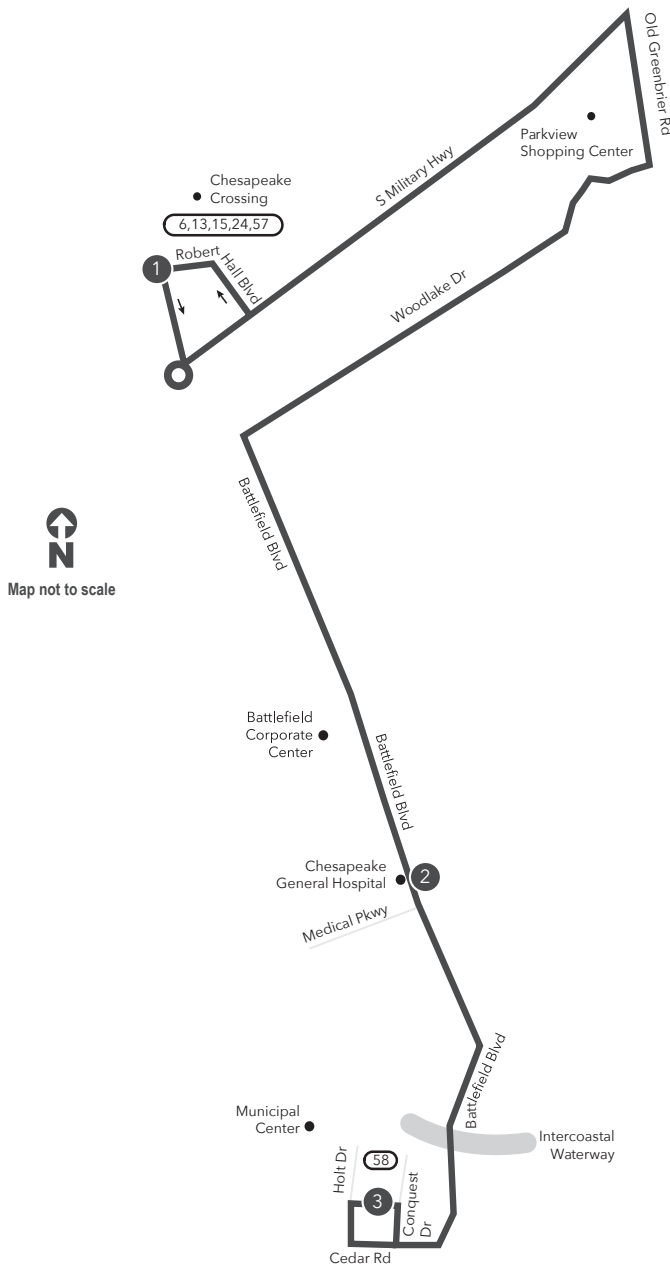

Route 14 Robert Hall Blvd / Chesapeake Municipal Center

Legend

- Daily
- Streets
- Time Point
- Connecting Bus Routes
- Point of Interest

Chesapeake

Map not to scale

PM times are shaded & in bold.

WEEKDAY: From Robert Hall Blvd to Chesapeake Municipal Center

WEEKDAY: From Chesapeake Municipal Center to Robert Hall Blvd

1	2	3	3	2	1
Robert Hall Blvd.	Chesapeake General Hospital	Chesapeake Municipal Center	Chesapeake Municipal Center	Chesapeake General Hospital	Robert Hall Blvd.
5:30	5:50	6:00	6:20	6:30	6:50
6:00	6:20	6:30	7:20	7:30	7:50
7:00	7:20	7:30	8:20	8:30	8:50
8:00	8:20	8:30	9:20	9:30	9:50
9:00	9:20	9:30	10:20	10:30	10:50
10:00	10:20	10:30	11:20	11:30	11:50
11:00	11:20	11:30	12:20	12:30	12:50
12:00	12:20	12:30	1:20	1:30	1:50
1:00	1:20	1:30	2:20	2:30	2:50
2:00	2:20	2:30	3:20	3:30	3:50
3:00	3:20	3:30	4:20	4:30	4:50
4:00	4:20	4:30	5:20	5:30	5:50
5:00	5:20	5:30	6:20	6:30	6:50
6:00	6:20	6:30	7:20	7:30	7:50
7:00	7:20	7:30	8:20	8:30	8:50
8:00	8:20	8:30	9:20	9:40	10:00
9:00	9:20	9:30			

SATURDAY: From Robert Hall Blvd to Chesapeake Municipal Center

SATURDAY: From Chesapeake Municipal Center to Robert Hall Blvd

1	2	3	3	2	1
Robert Hall Blvd	Chesapeake General Hospital	Chesapeake Municipal Center	Chesapeake Municipal Center	Chesapeake General Hospital	Robert Hall Blvd
5:30	5:50	5:57	6:20	6:30	6:50
6:00	6:20	6:27	7:20	7:30	7:50
7:00	7:20	7:27	8:20	8:30	8:50
8:00	8:20	8:27	9:20	9:30	9:50
9:00	9:20	9:27	10:20	10:30	10:50
10:00	10:20	10:27	11:20	11:30	11:50
11:00	11:20	11:27	12:20	12:30	12:50
12:00	12:20	12:27	1:20	1:30	1:50
1:00	1:20	1:27	2:20	2:30	2:50
2:00	2:20	2:27	3:20	3:30	3:50
3:00	3:20	3:27	4:20	4:30	4:50
4:00	4:20	4:27	5:20	5:30	5:50
5:00	5:20	5:27	6:20	6:30	6:50
6:00	6:20	6:27	7:20	7:30	7:50
7:00	7:20	7:27	8:20	8:30	8:50
8:00	8:20	8:27	9:20	9:40	10:00
9:00	9:20	9:27			