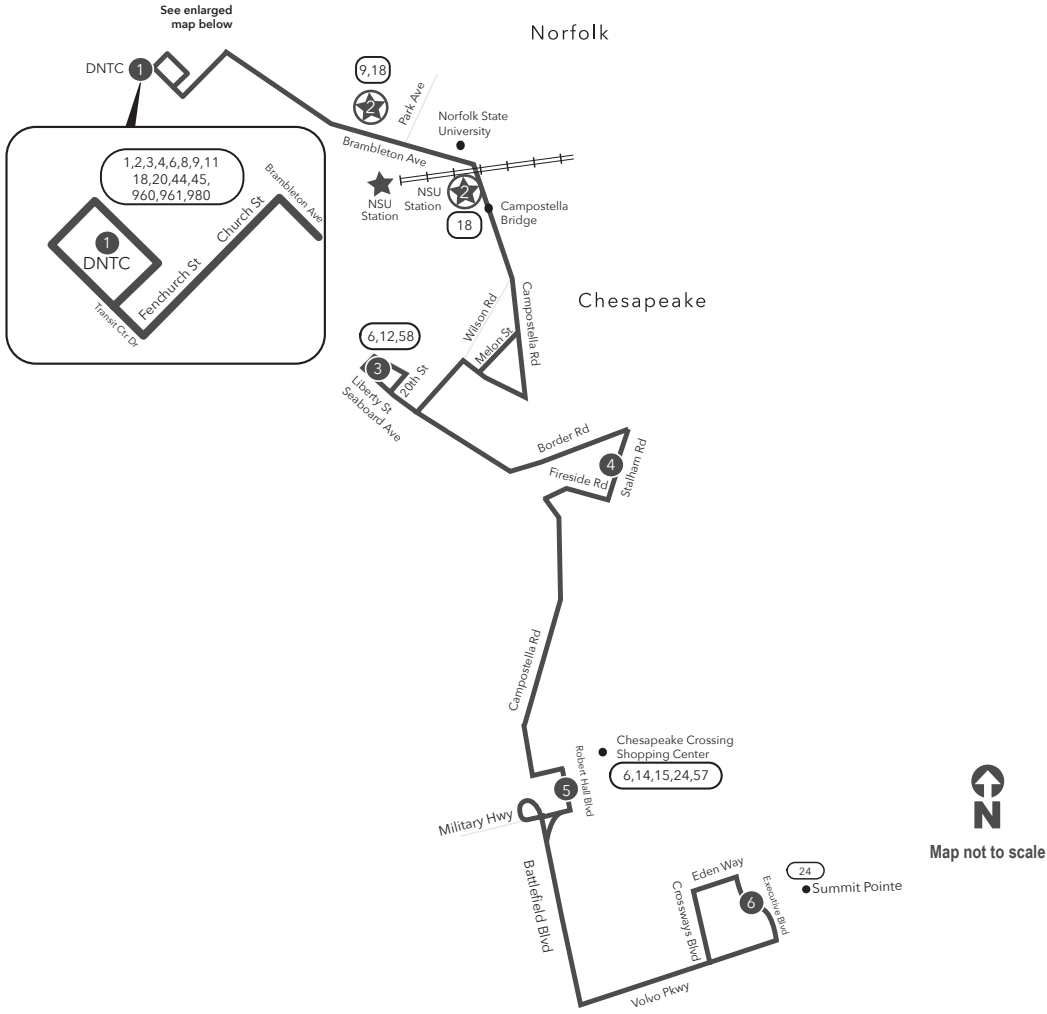

Route 13 Downtown Norfolk Transit Center / Robert Hall / Summit Pointe

Legend

- Daily
- Streets
- Time Point
- Connecting Bus Routes
- Point of Interest
- Light Rail Station
- Light Rail Connection
- The Tide

PM times are shaded & in bold.

WEEKDAY: From Downtown Norfolk Transit Center to Liberty St & Seaboard Ave to Robert Hall Blvd to Summit Pointe

WEEKDAY: From Summit Pointe to Robert Hall Blvd to Liberty St & Seaboard Ave to Downtown Norfolk Transit Center

1	2	3	4	5	6	6	5	4	3	2	1
Downtown Norfolk Transit Center	NSU Station	Liberty St Seaboard Ave	Stalham Rd Fireside Rd	Robert Hall Blvd	Summit Pointe (Executive Blvd & Eden Way)	Summit Pointe (Executive Blvd & Eden Way)	Robert Hall Blvd	Stalham Rd Fireside Rd	Liberty St Seaboard Ave	NSU Station	Downtown Norfolk Transit Center
5:48	5:53	6:06	6:16	6:34	6:45	6:46	7:00	7:08	7:19	7:32	7:37
6:48	6:53	7:06	7:16	7:34	7:45	7:46	8:00	8:08	8:19	8:32	8:37
7:48	7:53	8:06	8:16	8:34	8:45	8:46	9:00	9:08	9:19	9:32	9:37
8:48	8:53	9:06	9:16	9:34	9:45	9:46	10:00	10:08	10:19	10:32	10:37
9:48	9:53	10:06	10:16	10:34	10:45	10:46	11:00	11:08	11:19	11:32	11:37
10:48	10:53	11:06	11:16	11:34	11:45	11:46	12:00	12:08	12:19	12:32	12:37
11:48	11:53	12:06	12:16	12:34	12:45	12:46	1:00	1:08	1:19	1:32	1:37
12:48	12:53	1:06	1:16	1:34	1:45	1:46	2:00	2:08	2:19	2:32	2:37
1:48	1:53	2:06	2:16	2:34	2:45	2:46	3:00	3:08	3:19	3:32	3:37
2:48	2:53	3:06	3:16	3:34	3:45	3:46	4:00	4:08	4:19	4:32	4:37
3:48	3:53	4:06	4:16	4:34	4:45	4:46	5:00	5:08	5:19	5:32	5:37
4:48	4:53	5:06	5:16	5:34	5:45	5:46	6:00	6:08	6:19	6:32	6:37
5:48	5:53	6:06	6:16	6:34	6:45	6:46	7:00	7:08	7:19	7:32	7:37
6:48	6:54	7:02	-	-	-	-	-	-	8:18	8:30	8:35
7:48	7:54	8:02	-	-	-	-	-	-	9:18	9:30	9:35
8:48	8:54	9:02	-	-	-	-	-	-	10:18	10:30	10:35
9:48	9:54	10:02	-	-	-	-	-	-	11:18	11:30	11:35
10:48	10:54	11:02	-	-	-	-	-	-	12:18	12:30	12:35
11:48	11:54	12:02	-	-	-	-	-	-	-	-	-
12:48	12:54	1:02	-	-	-	-	-	-	-	-	-