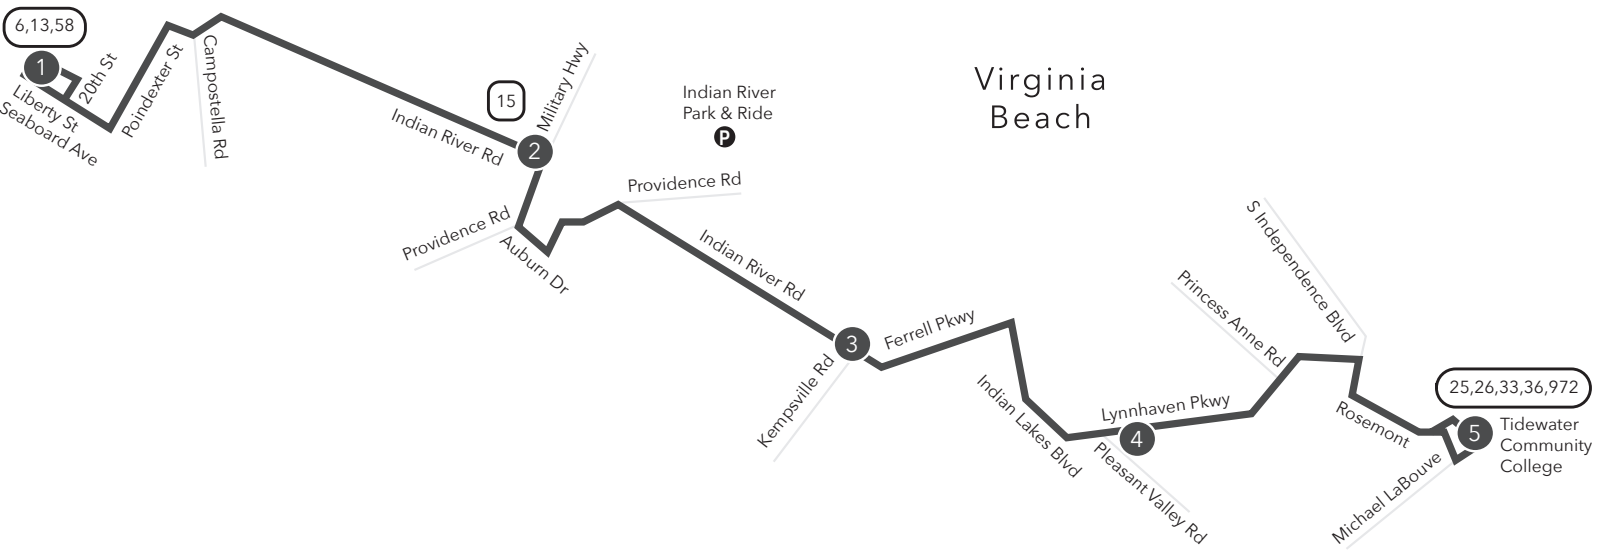

Route 12 South Norfolk / TCC-Virginia Beach

Legend

- Weekday & Saturday
- Streets
- Time Point
- Connecting Bus Routes
- Point of Interest
- Park & Ride

PM times are shaded & in bold.

WEEKDAY - SATURDAY:
From Liberty St & Seaboard Ave to Tidewater Community College, Virginia Beach Campus

1	2	3	4	5
Liberty St Seaboard Ave	Military Hwy Indian River Rd	Indian River Rd Kempsville Rd	Lynnhaven Pkwy Pleasant Valley Rd	Tidewater Community College
5:48	6:02	6:16	6:26	6:37
6:48	7:02	7:16	7:26	7:37
7:48	8:02	8:17	8:28	8:40
8:48	9:03	9:18	9:29	9:41
9:48	10:03	10:17	10:28	10:40
10:48	11:03	11:17	11:28	11:40
11:48	12:03	12:17	12:28	12:40
12:48	1:03	1:17	1:28	1:40
1:48	2:03	2:17	2:28	2:40
2:48	3:03	3:18	3:28	3:41
3:48	4:02	4:19	4:29	4:42
4:48	5:03	5:20	5:30	5:43
5:48	6:03	6:20	6:30	6:43
6:48	7:03	7:20	7:30	7:43
7:48	8:03	8:16	8:25	8:36
8:48	9:02	9:15	9:24	9:35

WEEKDAY - SATURDAY:
From Tidewater Community College, Virginia Beach Campus to Liberty St & Seaboard Ave

5	4	3	2	1
Tidewater Community College	Lynnhaven Pkwy Pleasant Valley Rd	Indian River Rd Kempsville Rd	Military Hwy Indian River Rd	Liberty St Seaboard Ave
6:48	7:03	7:10	7:23	7:37
7:48	8:03	8:10	8:22	8:36
8:48	9:03	9:10	9:23	9:38
9:48	10:03	10:10	10:25	10:40
10:48	11:03	11:10	11:25	11:40
11:48	12:03	12:10	12:25	12:40
12:48	1:03	1:11	1:25	1:41
1:48	2:05	2:13	2:27	2:43
2:48	3:05	3:13	3:27	3:43
3:48	4:05	4:13	4:27	4:43
4:48	5:05	5:14	5:29	5:45
5:48	6:04	6:12	6:26	6:40
6:48	7:03	7:10	7:22	7:36
7:48	8:02	8:09	8:21	8:35
8:48	9:02	9:09	9:21	9:35