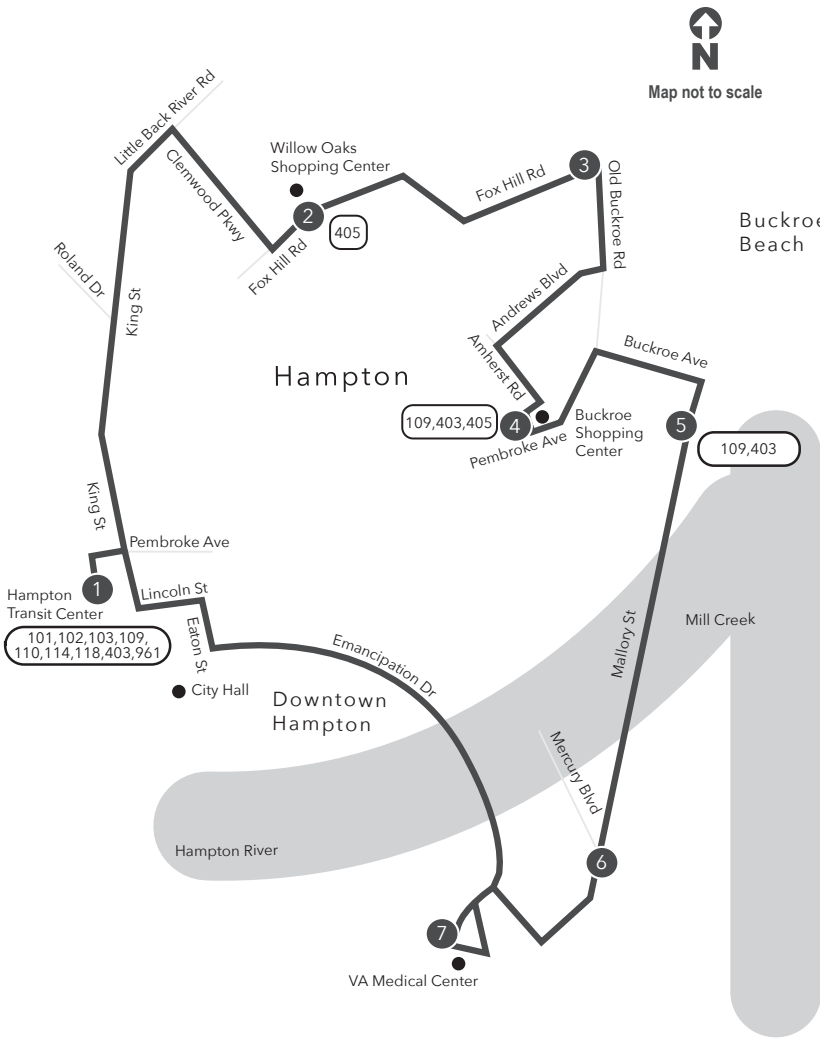

Route 115 Downtown Hampton / Fox Hill / Buckroe / VA Hospital

Legend

- Daily
- Streets
- Time Point
- Connecting Bus Routes
- Point of Interest

PM times are shaded & in bold.

WEEKDAY: From Hampton Transit Center to Fox Hill to Buckroe Beach to VA Hospital

Effective: 10.27.24

Route 115

Downtown Hampton / Fox Hill / Buckroe / VA Hospital