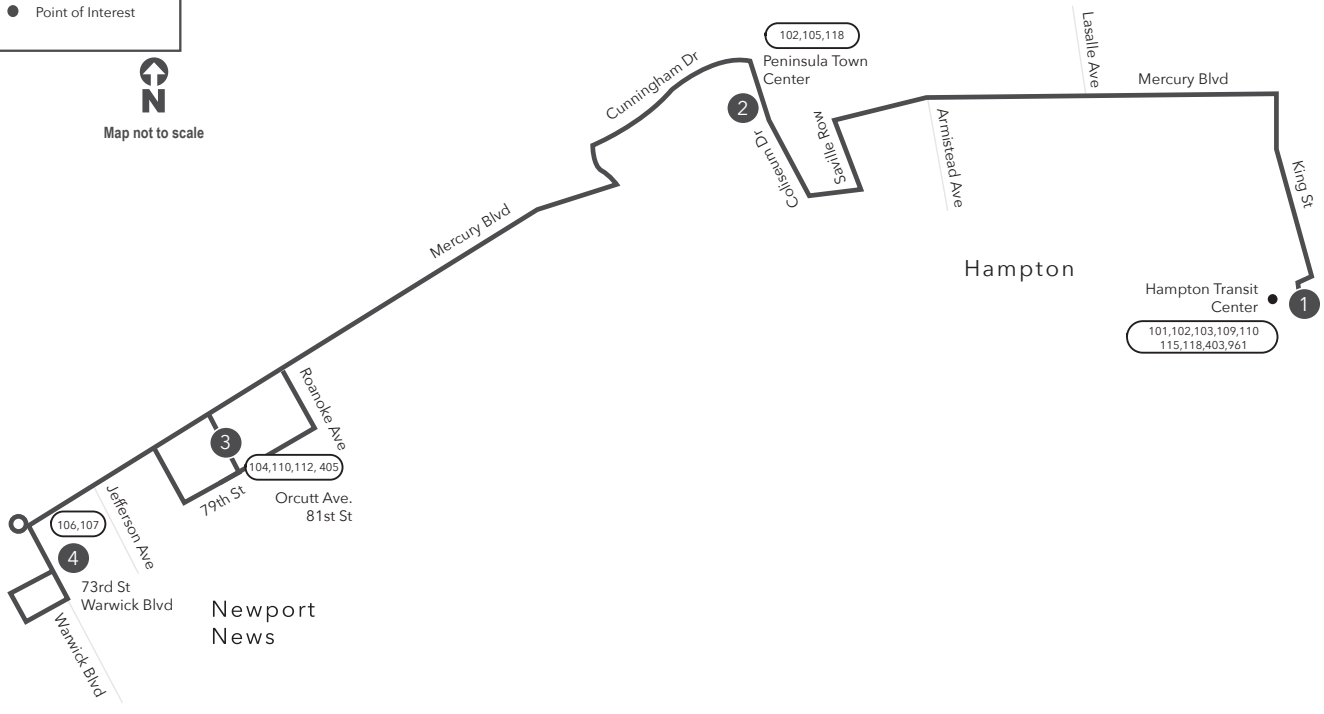

Route 114 Downtown Hampton / 73rd St & Warwick Blvd

Legend

- Daily Route
- Streets
- Time Point
- Connecting Bus Routes
- Point of Interest

PM times are shaded & in bold.

WEEKDAY : From Downtown Hampton to Peninsula Town Center to Orcutt Ave & 81st St to 73rd & Warwick

Route 114 Express
Saturday - Sunday
Downtown Hampton/
73rd St & Warwick Blvd
Effective: 10.27.24