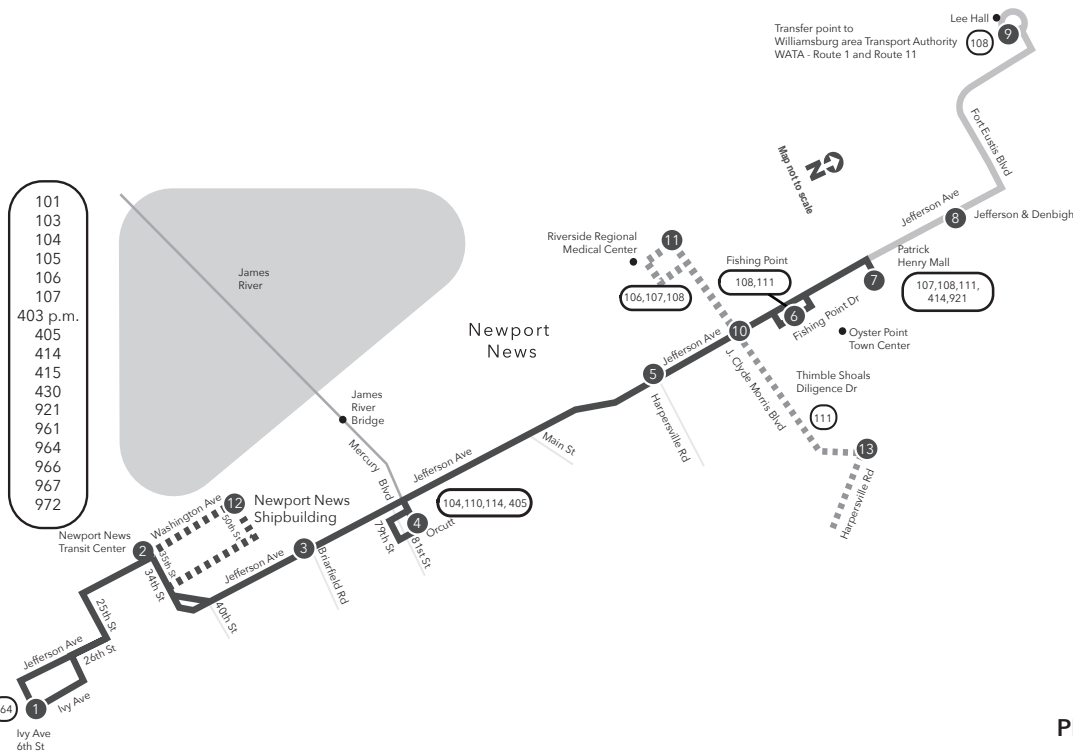

Route 112 Downtown Newport News / Patrick Henry Mall / Lee Hall

Legend

- Daily Route
- Monday - Saturday
- AM only
- Streets
- Time Point
- Connecting Bus Routes
- Point of Interest

PM times are shaded & in bold.

WEEKDAY:

From Ivy Ave / 6th St to Downtown Newport News to Orcutt Ave / 81st St to Patrick Henry Mall to Lee Hall

1	2	3	4	5	6	7	8	9
Ivy Ave / 6th st	Newport News Transit Center	Jefferson Ave Briarfield Rd	Orcutt Ave / 81st St	Jefferson Ave Harpersville Rd	Fishing Point Dr City Center Blvd	Patrick Henry Mall	Jefferson Ave Denbigh Blvd	Lee Hall Elmhurst
4:48	5:03	5:11	5:23	5:35	5:43	6:11	6:17	6:31
5:48	6:03	6:11	6:23	6:35	6:43	7:11	7:17	7:31
6:18	6:33	6:41	6:53	7:05	7:13	7:41	7:47	8:01
6:33	6:48	6:56	7:08	7:20	7:28	7:38	-	-
6:48	7:03	7:11	7:23	7:35	7:43	8:11	8:17	8:31
7:03	7:18	7:26	7:38	7:50	7:58	8:08	-	-
7:18	7:33	7:41	7:53	8:05	8:13	8:41	8:47	9:01
7:33	7:48	7:56	8:08	8:20	8:28	8:38	-	-
7:48	8:03	8:11	8:23	8:35	8:43	9:11	9:17	9:31
8:03	8:18	8:26	8:38	8:50	8:58	9:08	-	-
8:18	8:33	8:41	8:53	9:05	9:13	9:41	9:47	10:01
8:33	8:48	8:56	9:08	9:20	9:28	9:38	-	-
8:48	9:03	9:11	9:23	9:35	9:43	10:11	10:17	10:31
9:03	9:18	9:26	9:38	9:50	9:58	10:08	-	-
9:33	9:48	9:56	10:08	10:20	10:28	10:41	10:47	11:01
10:03	10:18	10:26	10:38	10:50	10:58	11:26	11:32	11:46
10:33	10:48	10:56	11:08	11:20	11:28	11:56	12:02	12:16
11:03	11:18	11:26	11:38	11:50	11:58	12:26	12:32	12:46
11:33	11:48	11:56	12:08	12:20	12:28	12:56	1:02	1:16
12:03	12:18	12:26	12:38	12:50	12:58	1:26	1:32	1:46
12:33	12:48	12:56	1:08	1:20	1:28	1:56	2:04	2:20
1:03	1:18	1:26	1:38	1:50	1:58	2:28	2:36	2:52
1:33	1:48	1:56	2:09	2:23	2:31	3:01	3:09	3:25
2:03	2:20	2:28	2:42	2:56	3:04	3:34	3:42	3:58
2:33	2:50	2:58	3:12	3:26	3:34	4:04	4:12	4:26
3:03	3:20	3:28	3:42	3:56	4:04	4:16	-	-
3:18	3:35	3:43	3:57	4:09	4:17	4:47	4:55	5:09
3:33	3:50	3:58	4:12	4:24	4:32	4:44	-	-
3:48	4:05	4:13	4:27	4:39	4:47	5:17	5:25	5:39
4:03	4:20	4:28	4:42	4:54	5:02	5:14	-	-
4:18	4:35	4:43	4:57	5:09	5:17	5:47	5:55	6:09
4:33	4:50	4:58	5:12	5:24	5:32	5:44	-	-
4:48	5:05	5:13	5:27	5:39	5:47	6:17	6:25	6:39
5:03	5:20	5:28	5:42	5:54	6:02	6:14	-	-
5:18	5:35	5:43	5:57	6:09	6:17	6:29	-	-
5:33	5:50	5:58	6:12	6:24	6:32	6:44	-	-
5:48	6:05	6:13	6:27	6:39	6:47	7:17	7:25	7:39
6:03	6:20	6:28	6:42	6:54	7:02	7:14	-	-
6:33	6:50	6:58	7:12	7:24	7:32	7:42	-	-
7:03	7:20	7:28	7:40	7:52	8:00	8:26	8:32	8:46
7:33	7:48	7:56	8:08	8:20	8:28	8:38	-	-
8:03	8:18	8:26	8:38	8:50	8:58	9:26	9:32	9:46
9:03	9:18	9:26	9:38	9:50	9:58	10:26	10:32	10:46
10:03	10:18	10:26	10:38	10:50	10:58	11:26	11:32	11:46
11:03	11:18	11:26	11:38	11:50	11:58	12:26	12:32	12:46
-	12:18	12:26	12:38	12:50	12:58	1:08	-	-

WEEKDAY :

From Lee Hall to Patrick Henry Mall to Orcutt Ave / 81st St to Downtown Newport News to Ivy Ave / 6th St