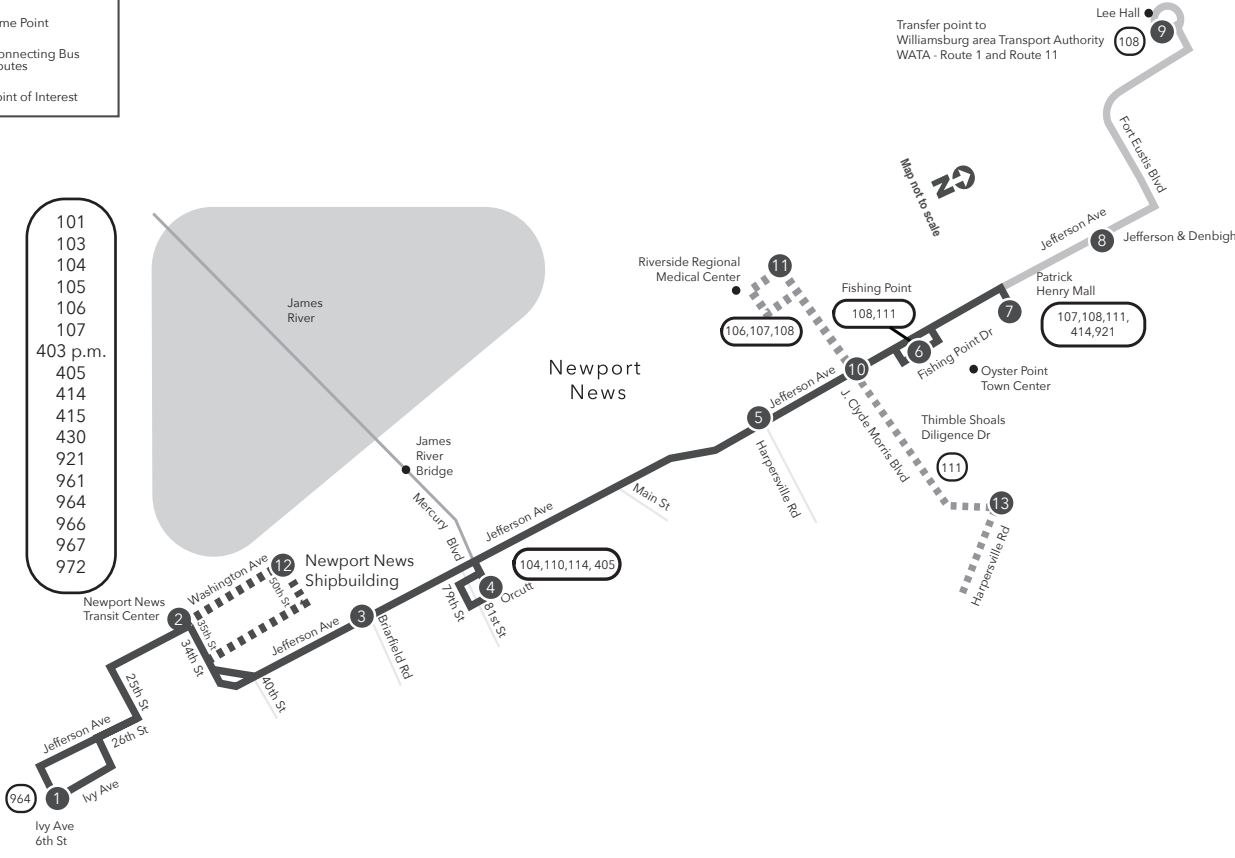

Route 112 Downtown Newport News / Patrick Henry Mall / Lee Hall

1. **Legend**
2. Daily Route
   - Monday - Saturday
   - AM only
   - Streets
   - Time Point
   - Connecting Bus Routes
   - Point of Interest

PM times are shaded & in bold.

SATURDAY:
From Ivy Ave / 6th St to Downtown Newport News to Orcutt Ave/ 81st St to Patrick Henry Mall to Lee Hall

SATURDAY:
From Lee Hall to Ivy Ave to Patrick Henry Mall to Orcutt Ave/ 81st St to Downtown Newport News to Ivy Ave/ 6th St