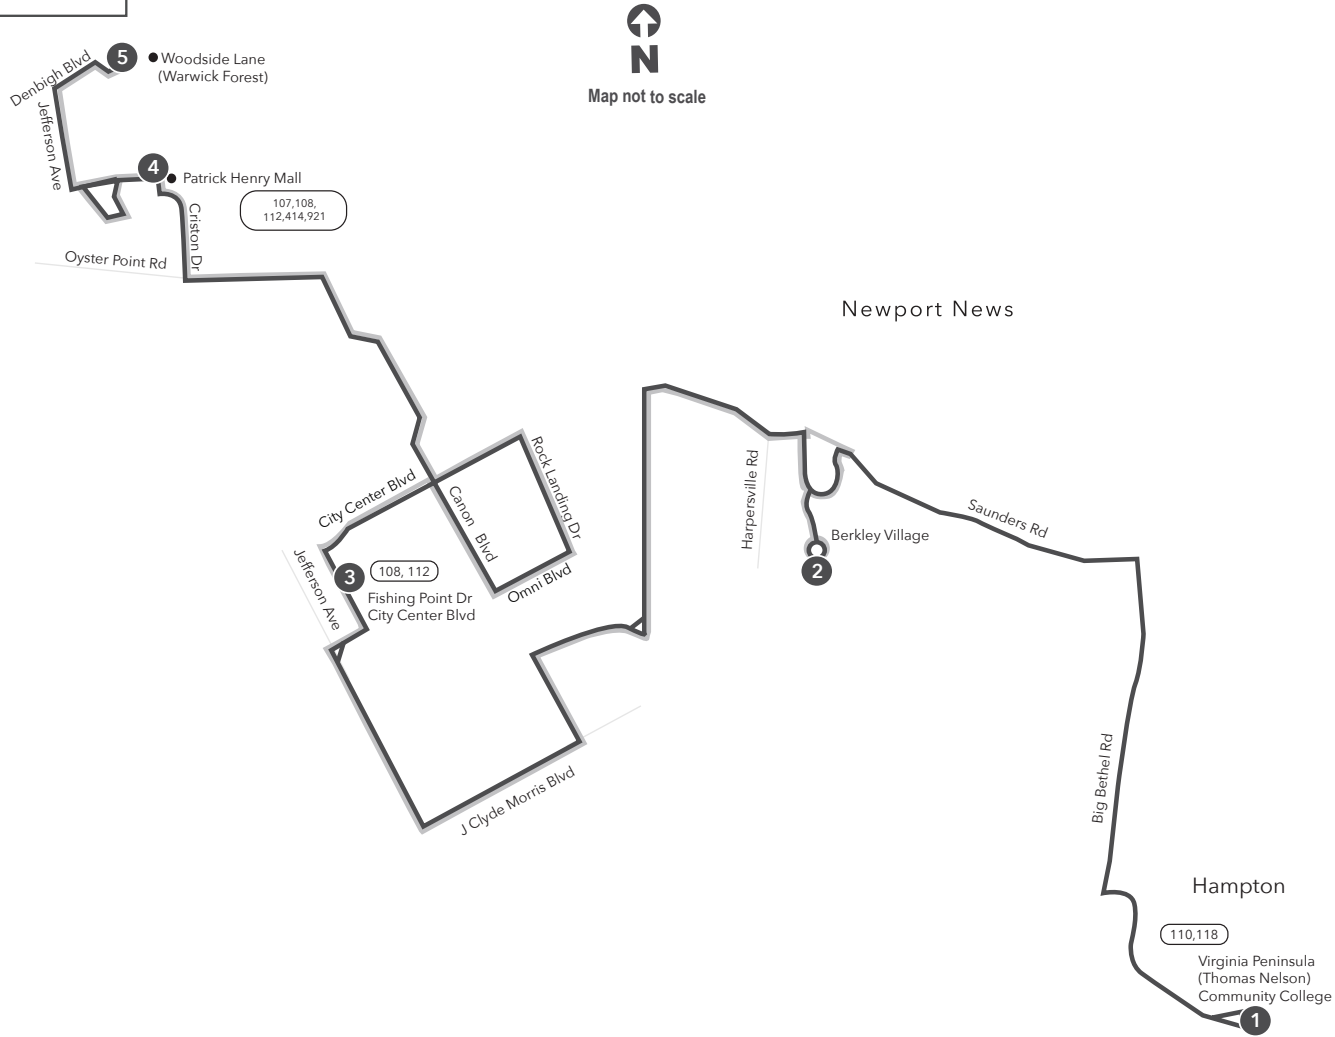

Route 111 Virginia Peninsula Community College / Patrick Henry Mall / Woodside Ln

Legend

- Weekday & Saturday
- Sunday Only
- Streets
- Time Point
- Connecting Bus Routes
- Point of Interest

w - Weekday only
PM times are shaded & in bold.

WEEKDAY & SATURDAY:

From Virginia Peninsula Community College to Patrick Henry Mall to Woodside Ln

WEEKDAY & SATURDAY:

From Woodside Ln to Patrick Henry Mall to Virginia Peninsula Community College

1	2	3	4	5	5	4	3	2	1
Virginia Peninsula Comm College (Thomas Nelson)	Berkley Village	City Center Blvd Fishing Point Dr	Patrick Henry Mall	Woodside Ln (Warwick Forest)	Woodside Ln (Warwick Forest)	Patrick Henry Mall	City Center Blvd Fishing Point Dr	Berkley Village	Virginia Peninsula Comm College (Thomas Nelson)
-	-	6:25w	6:34w	6:49w	6:20w	6:46w	7:01w	7:20w	7:30w
7:00w	7:12w	7:31w	7:58w	8:13w	7:20	7:46	8:03	8:22	8:32
8:00	8:12	8:31	8:58	9:13	8:20	8:46	9:03	9:22	9:32
9:00	9:12	9:31	9:58	10:13	9:20	9:46	10:03	10:22	10:32
10:00	10:12	10:31	10:58	11:13	10:20	10:46	11:03	11:22	11:32
11:00	11:12	11:31	11:58	12:13	11:20	11:46	12:03	12:22	12:32
12:00	12:12	12:31	12:58	1:13	12:20	12:46	1:03	1:22	1:32
1:00	1:12	1:31	1:58	2:13	1:20	1:46	2:03	2:22	2:32
2:00	2:12	2:31	2:58	3:13	2:20	2:46	3:03	3:24	3:35
3:00	3:12	3:31	3:58	4:13	3:20	3:46	4:03	4:24	4:35
4:00	4:12	4:31	4:58	5:13	4:20	4:46	5:03	5:24	5:35
5:00	5:12	5:31	5:58	6:13	5:20	5:46	6:03	6:24	6:37
6:00	6:12	6:31	6:58	7:13	6:20	6:46	7:01	7:19	7:34
7:00	7:12	7:31	7:58	8:13	7:20	7:46	8:01	8:19	8:34
8:00	8:11	8:30	8:57	9:12	8:20	8:46	9:01	9:19	9:34
9:00	9:10	9:25	9:50	10:05	9:20	9:46	10:01	10:19	10:34
10:00	10:10	10:25	10:50	11:05	10:20w	10:46w	11:01w	11:19w	11:34w

Route 111

Virginia Peninsula (Thomas Nelson) Community College / Patrick Henry Mall / Woodside Ln

Effective: 10.27.24