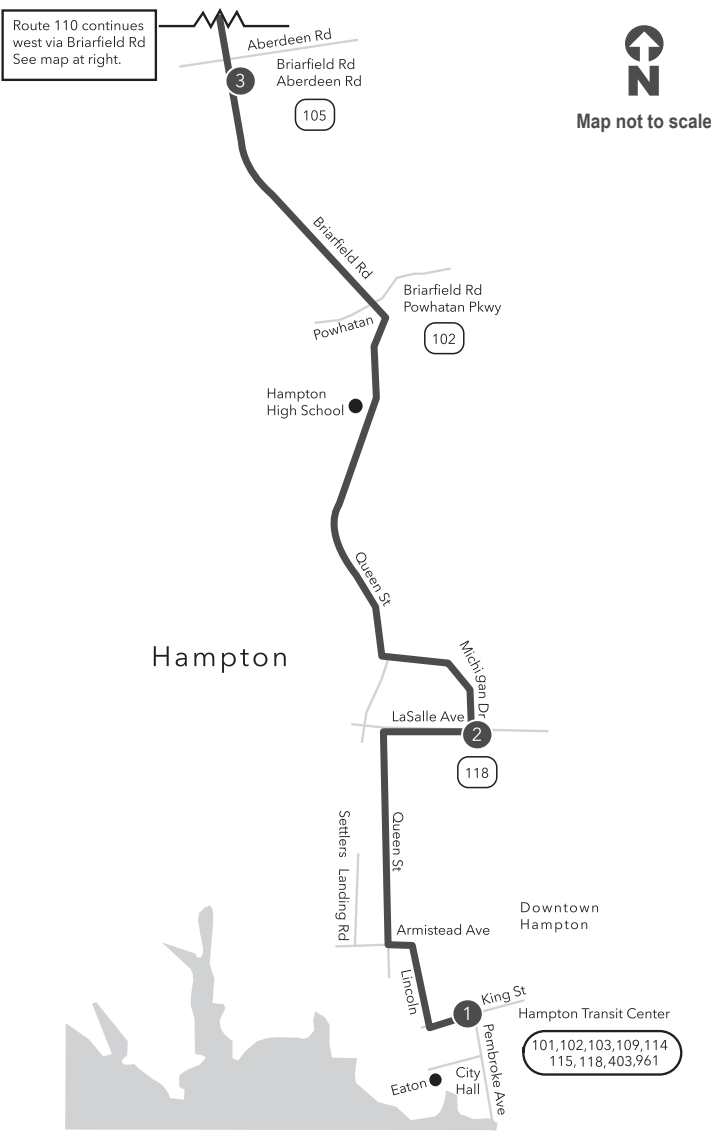

# Route 110 Downtown Hampton / Virginia Peninsula Community College

**Legend**

- Daily Route
- Streets
- Time Point
- Connecting Bus Routes
- Point of Interest

w - Weekday only  
PM times are shaded & in bold.

**WEEKDAY & SATURDAY:**  
From Downtown Hampton to Orcutt Ave & 81st St to Virginia Peninsula Community College

1	2	3	4	5	6
Hampton Transit Center	LaSalle Ave Michigan Dr	Briarfield Rd Aberdeen Rd	Orcutt Ave 81st St	Big Bethel Rd Todds Ln	Virginia Peninsula Comm College (Thomas Nelson)
6:00w	6:10w	6:20w	6:33w	6:40w	6:50w
7:00	7:10	7:20	7:33	7:40	7:50
8:00	8:10	8:18	8:33	8:40	8:48
9:00	9:10	9:18	9:33	9:40	9:48
10:00	10:10	10:18	10:33	10:40	10:48
11:00	11:10	11:18	11:33	11:40	11:48
<b>12:00</b>	<b>12:10</b>	<b>12:18</b>	<b>12:33</b>	<b>12:40</b>	<b>12:48</b>
<b>1:00</b>	<b>1:10</b>	<b>1:18</b>	<b>1:33</b>	<b>1:40</b>	<b>1:48</b>
<b>2:00</b>	<b>2:10</b>	<b>2:18</b>	<b>2:33</b>	<b>2:40</b>	<b>2:48</b>
<b>3:00</b>	<b>3:10</b>	<b>3:18</b>	<b>3:33</b>	<b>3:40</b>	<b>3:48</b>
<b>4:00</b>	<b>4:10</b>	<b>4:18</b>	<b>4:33</b>	<b>4:40</b>	<b>4:48</b>
<b>5:00</b>	<b>5:10</b>	<b>5:18</b>	<b>5:33</b>	<b>5:40</b>	<b>5:48</b>
<b>6:00</b>	<b>6:10</b>	<b>6:18</b>	<b>6:33</b>	<b>6:40</b>	<b>6:48</b>
<b>7:00</b>	<b>7:10</b>	<b>7:18</b>	<b>7:33</b>	<b>7:40</b>	<b>7:48</b>
<b>8:00</b>	<b>8:10</b>	<b>8:18</b>	<b>8:33</b>	<b>8:40</b>	<b>8:48</b>
<b>9:00</b>	<b>9:10</b>	<b>9:18</b>	<b>9:33</b>	<b>9:40</b>	<b>9:48</b>
<b>10:00</b>	<b>10:10</b>	<b>10:18</b>	<b>10:33</b>	<b>10:40</b>	<b>10:48</b>

**Route 110**  
Downtown Hampton /  
Virginia Peninsula  
Community College (Thomas Nelson)  
Effective: 10.27.24