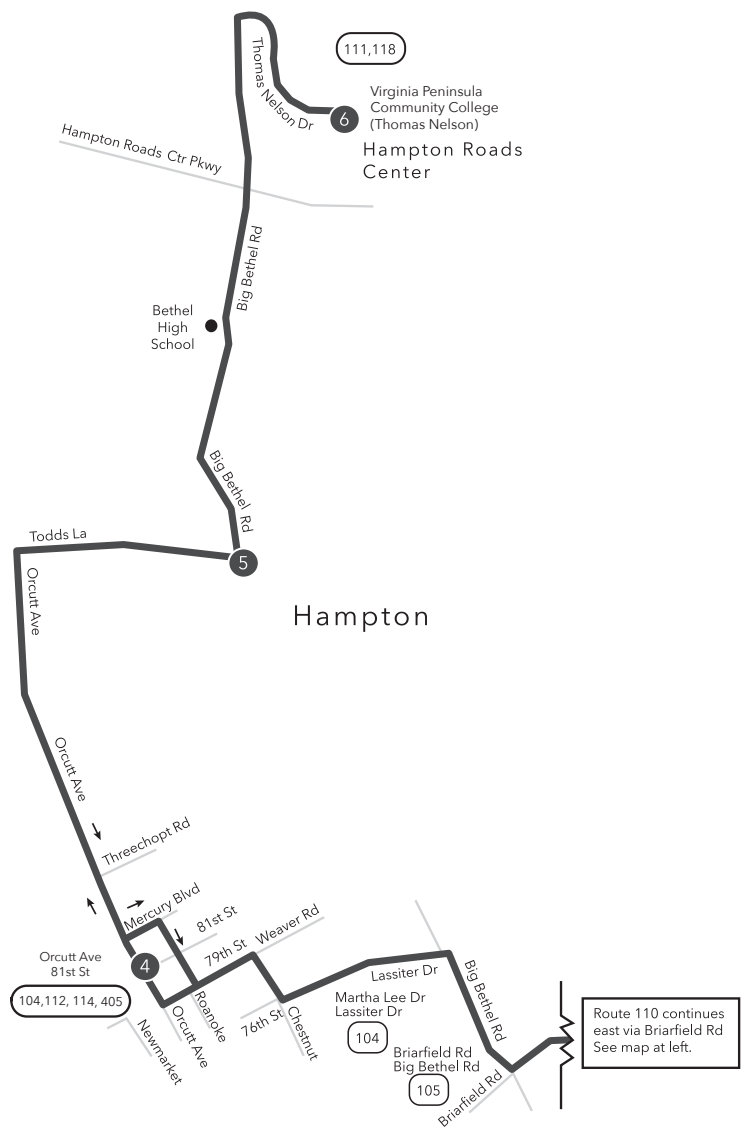

# Route 110 Downtown Hampton / Virginia Peninsula Community College

**Legend**

- Daily Route
- Streets
- Time Point
- Connecting Bus Routes
- Point of Interest

w - Weekday only  
PM times are shaded & in bold.

**WEEKDAY & SATURDAY:**  
From Downtown Hampton to Orcutt Ave & 81st St to Virginia Peninsula Community College

1	2	3	4	5	6
Hampton Transit Center	LaSalle Ave Michigan Dr	Briarfield Rd Aberdeen Rd	Orcutt Ave 81st St	Big Bethel Rd Todds Ln	Virginia Peninsula Comm College (Thomas Nelson)
6:00w	6:10w	6:20w	6:33w	6:40w	6:50w
7:00	7:10	7:20	7:33	7:40	7:50
8:00	8:10	8:18	8:33	8:40	8:48
9:00	9:10	9:18	9:33	9:40	9:48
10:00	10:10	10:18	10:33	10:40	10:48
11:00	11:10	11:18	11:33	11:40	11:48
<b>12:00</b>	<b>12:10</b>	<b>12:18</b>	<b>12:33</b>	<b>12:40</b>	<b>12:48</b>
<b>1:00</b>	<b>1:10</b>	<b>1:18</b>	<b>1:33</b>	<b>1:40</b>	<b>1:48</b>
<b>2:00</b>	<b>2:10</b>	<b>2:18</b>	<b>2:33</b>	<b>2:40</b>	<b>2:48</b>
<b>3:00</b>	<b>3:10</b>	<b>3:18</b>	<b>3:33</b>	<b>3:40</b>	<b>3:48</b>
<b>4:00</b>	<b>4:10</b>	<b>4:18</b>	<b>4:33</b>	<b>4:40</b>	<b>4:48</b>
<b>5:00</b>	<b>5:10</b>	<b>5:18</b>	<b>5:33</b>	<b>5:40</b>	<b>5:48</b>
<b>6:00</b>	<b>6:10</b>	<b>6:18</b>	<b>6:33</b>	<b>6:40</b>	<b>6:48</b>
<b>7:00</b>	<b>7:10</b>	<b>7:18</b>	<b>7:33</b>	<b>7:40</b>	<b>7:48</b>
<b>8:00</b>	<b>8:10</b>	<b>8:18</b>	<b>8:33</b>	<b>8:40</b>	<b>8:48</b>
<b>9:00</b>	<b>9:10</b>	<b>9:18</b>	<b>9:33</b>	<b>9:40</b>	<b>9:48</b>
<b>10:00</b>	<b>10:10</b>	<b>10:18</b>	<b>10:33</b>	<b>10:40</b>	<b>10:48</b>

**Route 110**  
Downtown Hampton /  
Virginia Peninsula  
Community College (Thomas Nelson)  
Effective: 10.27.24