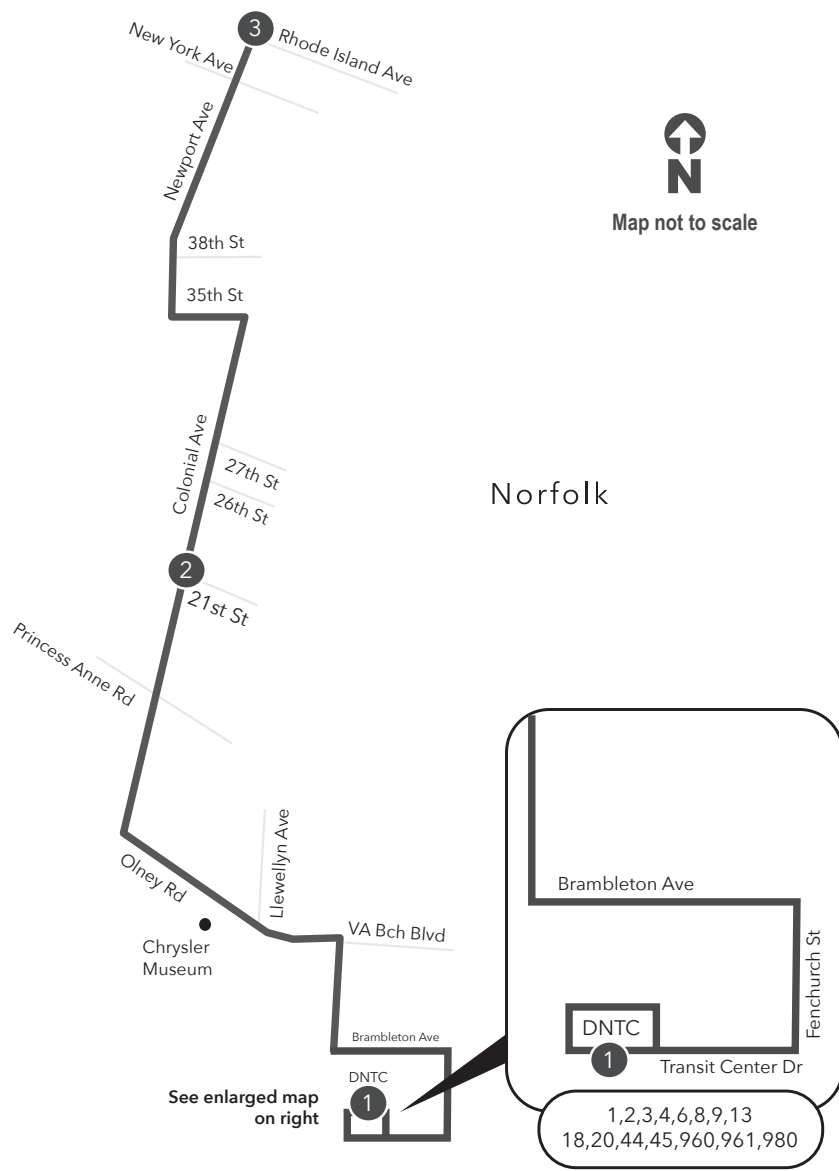

Route 11 Downtown Norfolk Transit Center / Colonial Place

Legend

- Daily
- Streets
- Time Point
- Connecting Bus Routes
- Point of Interest

PM times are shaded & in bold.

WEEKDAY : From Downtown Norfolk Transit Center to Rhode Island Ave **WEEKDAY:** From Rhode Island Ave to Downtown Norfolk Transit Center

1	2	3	3	2	1
Downtown Norfolk Transit Center	Colonial Ave 21st St	Newport Ave Rhode Island Ave	Newport Ave Rhode Island Ave	Colonial Ave 21st St	Downtown Norfolk Transit Center
-	-	-	6:05	6:13	6:25
6:40	6:53	7:02	7:05	7:15	7:27
7:40	7:53	8:03	8:05	8:15	8:27
8:40	8:53	9:03	9:05	9:14	9:26
9:40	9:53	10:03	10:05	10:14	10:26
10:40	10:53	11:03	11:05	11:14	11:26
11:40	11:53	12:03	12:05	12:14	12:26
12:40	12:53	1:03	1:05	1:14	1:26
1:40	1:53	2:03	2:05	2:14	2:26
2:40	2:53	3:04	3:05	3:15	3:27
3:40	3:53	4:04	4:05	4:15	4:27
4:40	4:53	5:04	5:05	5:15	5:27
5:40	5:53	6:04	6:05	6:15	6:27

SATURDAY : From Downtown Norfolk Transit Center to Rhode Island Ave **SATURDAY:** From Rhode Island Ave to Downtown Norfolk Transit Center

1	2	3	3	2	1
Downtown Norfolk Transit Center	Colonial Ave 21st St	Newport Ave Rhode Island Ave	Newport Ave Rhode Island Ave	Colonial Ave 21st St	Downtown Norfolk Transit Center
-	-	-	6:05	6:13	6:25
6:40	6:53	7:02	7:05	7:15	7:27
7:40	7:53	8:03	8:05	8:15	8:27
8:40	8:53	9:03	9:05	9:14	9:26
9:40	9:53	10:03	10:05	10:14	10:26
10:40	10:53	11:03	11:05	11:14	11:26
11:40	11:53	12:03	12:05	12:14	12:26
12:40	12:53	1:03	1:05	1:14	1:26
1:40	1:53	2:03	2:05	2:14	2:26
2:40	2:53	3:04	3:05	3:15	3:27
3:40	3:53	4:04	4:05	4:15	4:27
4:40	4:53	5:04	5:05	5:15	5:27
5:40	5:53	6:04	6:05	6:15	6:27

Effective: 10.27.24

Route 11 Downtown Norfolk Transit Center / Colonial Place