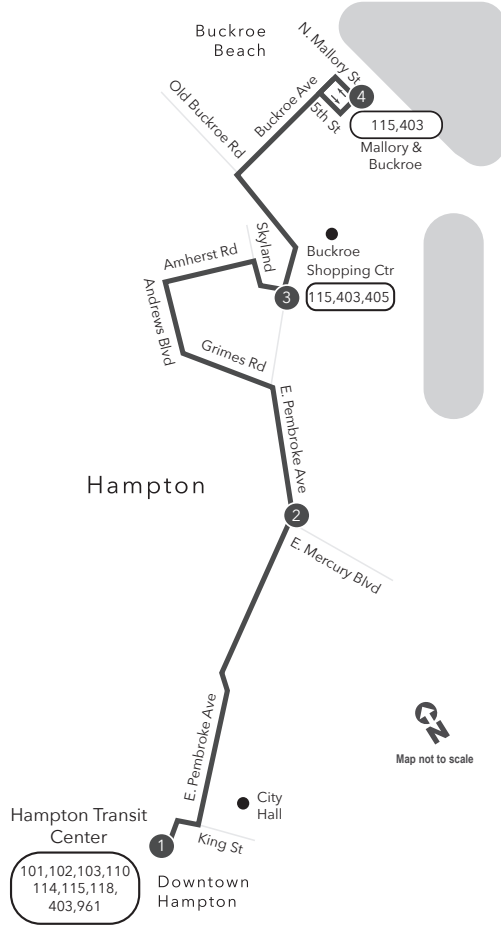

Route 109 Downtown Hampton / Buckroe Beach

Legend

- Daily Route
- Streets
- Time Point
- Connecting Bus Routes
- Point of Interest

PM times are shaded & in bold.

WEEKDAY: From Downtown Hampton to Buckroe Beach   **WEEKDAY:** From Buckroe Beach to Downtown Hampton

1	2	3	4	4	3	2	1
Hampton Transit Center	E. Pembroke Ave E. Mercury Blvd	Buckroe Shopping Center	N. Mallory St Buckroe Ave	N. Mallory St Buckroe Ave	Buckroe Shopping Center	E. Pembroke Ave E. Mercury Blvd	Hampton Transit Center
6:47	6:51	6:59	7:04	7:09	7:13	7:20	7:25
7:47	7:51	7:59	8:04	8:09	8:13	8:20	8:25
8:47	8:51	8:59	9:04	9:09	9:13	9:21	9:26
9:47	9:51	9:59	10:04	10:09	10:13	10:21	10:26
10:47	10:51	10:59	11:04	11:09	11:13	11:21	11:26
11:47	11:51	11:59	12:04	12:09	12:13	12:21	12:26
12:47	12:51	12:59	1:04	1:09	1:13	1:21	1:26
1:47	1:51	1:59	2:04	2:09	2:13	2:21	2:26
2:47	2:51	2:59	3:04	3:09	3:13	3:21	3:26
3:47	3:51	3:59	4:04	4:09	4:13	4:21	4:26
4:47	4:51	4:59	5:04	5:09	5:13	5:21	5:26
5:47	5:51	5:59	6:04	6:09	6:13	6:20	6:26
6:47	6:51	6:59	7:04	7:09	7:13	7:20	7:26
7:47	7:51	7:59	8:04	8:09	8:13	8:20	8:26
8:47	8:51	8:59	9:04	9:09	9:13	9:20	9:26
9:47	9:51	9:59	10:04				

SATURDAY: From Downtown Hampton to Buckroe Beach   **SATURDAY:** From Buckroe Beach to Downtown Hampton

1	2	3	4	4	3	2	1
Hampton Transit Center	E. Pembroke Ave E. Mercury Blvd	Buckroe Shopping Center	N. Mallory St Buckroe Ave	N. Mallory St Buckroe Ave	Buckroe Shopping Center	E. Pembroke Ave E. Mercury Blvd	Hampton Transit Center
6:47	6:51	6:58	7:03	-	-	-	-
7:47	7:51	7:58	8:03	8:17	8:21	8:28	8:33
8:47	8:51	8:58	9:03	9:17	9:24	9:31	9:36
9:47	9:54	10:01	10:06	10:17	10:24	10:31	10:36
10:47	10:54	11:01	11:06	11:17	11:24	11:31	11:36
11:47	11:54	12:01	12:06	12:17	12:24	12:31	12:36
12:47	12:54	1:01	1:06	1:17	1:24	1:31	1:36
1:47	1:54	2:01	2:06	2:17	2:24	2:31	2:36
2:47	2:54	3:01	3:06	3:17	3:24	3:31	3:36
3:47	3:54	4:01	4:06	4:17	4:24	4:31	4:36
4:47	4:54	5:01	5:06	5:17	5:24	5:31	5:36
5:47	5:54	6:01	6:06	6:17	6:22	6:29	6:34
6:47	6:52	6:59	7:04	7:17	7:22	7:29	7:34
7:47	7:52	7:59	8:04	8:17	8:22	8:29	8:34

SUNDAY: From Downtown Hampton to Buckroe Beach   **SUNDAY:** From Buckroe Beach to Downtown Hampton

1	2	3	4	4	3	2	1
Hampton Transit Center	E. Pembroke Ave E. Mercury Blvd	Buckroe Shopping Center	N. Mallory St Buckroe Ave	N. Mallory St Buckroe Ave	Buckroe Shopping Center	E. Pembroke Ave E. Mercury Blvd	Hampton Transit Center
7:17	7:21	7:28	7:33	7:43	7:47	7:54	7:59
8:17	8:21	8:28	8:33	8:43	8:47	8:54	8:59
9:17	9:24	9:32	9:39	9:43	9:50	9:57	10:02
10:17	10:24	10:32	10:39	10:43	10:50	10:57	11:02
11:17	11:24	11:32	11:39	11:43	11:50	11:57	12:02
12:17	12:24	12:32	12:39	12:43	12:50	12:57	1:02
1:17	1:24	1:32	1:39	1:43	1:50	1:57	2:02
2:17	2:24	2:32	2:39	2:43	2:50	2:57	3:02
3:17	3:24	3:32	3:39	3:43	3:50	3:57	4:02
4:17	4:24	4:32	4:39	4:43	4:50	4:57	5:02
5:17	5:24	5:32	5:39	5:43	5:50	5:57	6:02
6:17	6:21	6:28	6:33	6:43	6:48	6:55	7:00
7:17	7:21	7:28	7:33				

Route 109

Downtown Hampton / Buckroe Beach

Effective: 10.27.24