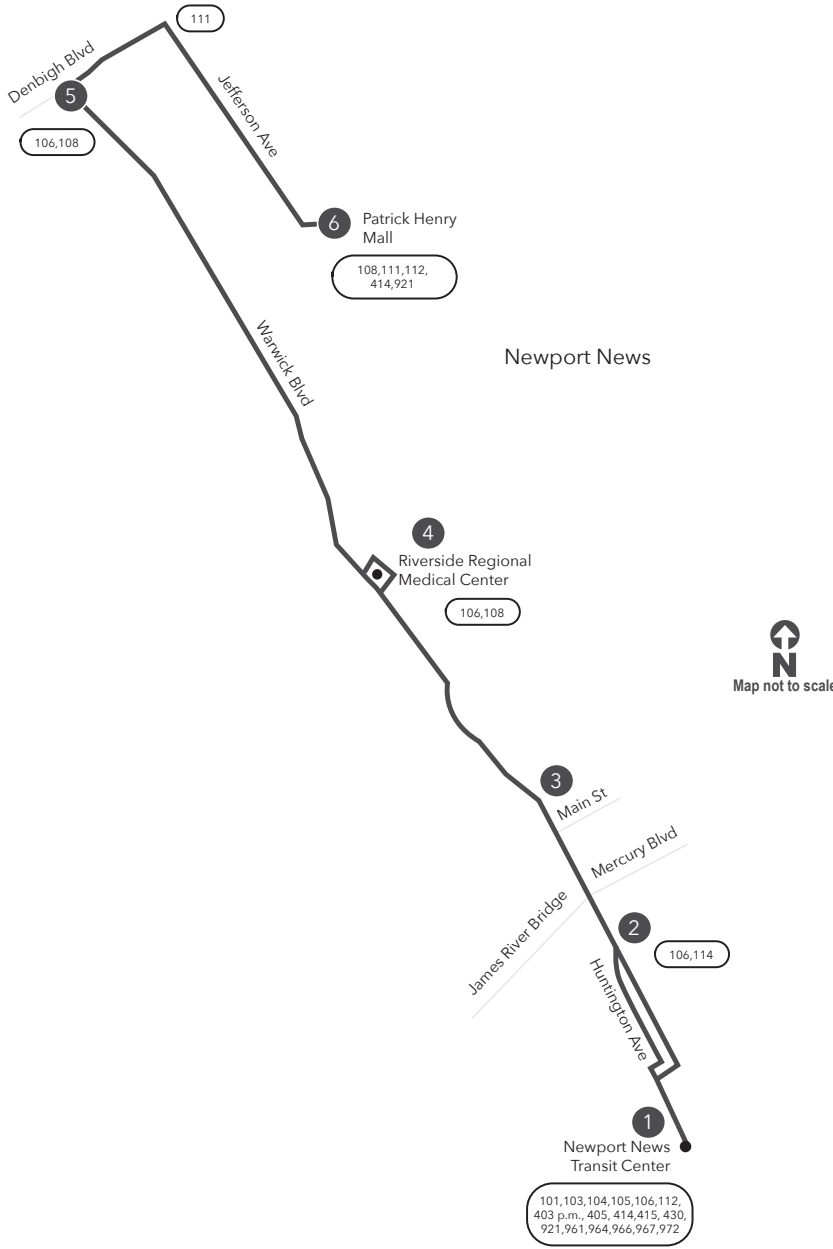

Route 107 Newport News / Warwick Blvd / Patrick Henry Mall

Legend

- Daily Route
- Streets
- Time Point
- Connecting Bus Routes
- Point of Interest

w= Weekday Only
PM times are shaded & in bold.

WEEKDAY & SATURDAY:
From NNTC to Riverside Regional Medical Center to Patrick Henry Mall

1	2	3	4	5	6
Newport News Transit Center	Warwick Blvd 73rd St	Warwick Blvd Main St	Riverside Regional Medical Center	Warwick Blvd Denbigh Blvd	Patrick Henry Mall
5:15w	5:23w	5:28w	5:35w	5:52w	6:06w
6:15	6:23	6:28	6:35	6:52	7:07
7:15	7:24	7:29	7:37	7:54	8:08
8:15	8:24	8:29	8:37	8:54	9:08
9:15	9:24	9:29	9:37	9:54	10:08
10:15	10:24	10:29	10:37	10:54	11:08
11:15	11:24	11:29	11:37	11:54	12:08
12:15	12:24	12:29	12:37	12:54	1:08
1:15	1:24	1:29	1:37	1:54	2:08
2:15	2:24	2:29	2:37	2:54	3:08
3:15	3:24	3:29	3:37	3:54	4:08
4:15	4:24	4:29	4:37	4:54	5:08
5:15	5:24	5:29	5:37	5:54	6:08
6:15	6:24	6:29	6:37	6:54	7:08
7:15	7:23	7:28	7:35	7:52	8:06
8:15	8:23	8:28	8:35	8:52	9:06
9:15	9:23	9:28	9:35	9:52	10:06
10:15	10:23	10:28	10:35	10:52	11:06
11:15	11:23	11:28	11:35	11:52	12:06

SUNDAY:
From Patrick Henry Mall to Riverside Regional Medical Center to NNTC

6	5	4	3	2	1
Patrick Henry Mall	Warwick Blvd Denbigh Blvd	Riverside Regional Medical Center	Warwick Blvd Main St	Warwick Blvd 73rd St	Newport News Transit Center
6:15	6:27	6:46	6:54	6:59	7:05
7:15	7:27	7:46	7:54	7:59	8:05
8:15	8:27	8:46	8:54	8:59	9:05
9:15	9:27	9:46	9:54	9:59	10:05
10:15	10:27	10:46	10:54	10:59	11:05
11:15	11:27	11:46	11:54	11:59	12:05
12:15	12:27	12:46	12:54	12:59	1:05
1:15	1:27	1:46	1:54	1:59	2:05
2:15	2:27	2:46	2:54	2:59	3:05
3:15	3:27	3:46	3:54	3:59	4:05
4:15	4:27	4:46	4:54	4:59	5:05
5:15	5:27	5:46	5:54	5:59	6:05
6:15	6:27	6:46	6:54	6:59	7:05
7:15	7:27	7:46	7:54	7:59	8:05
8:15	8:27	8:46	8:54	8:59	9:05

Effective: 10.27.24

Route 107 Newport News / Warwick Blvd / Patrick Henry Mall