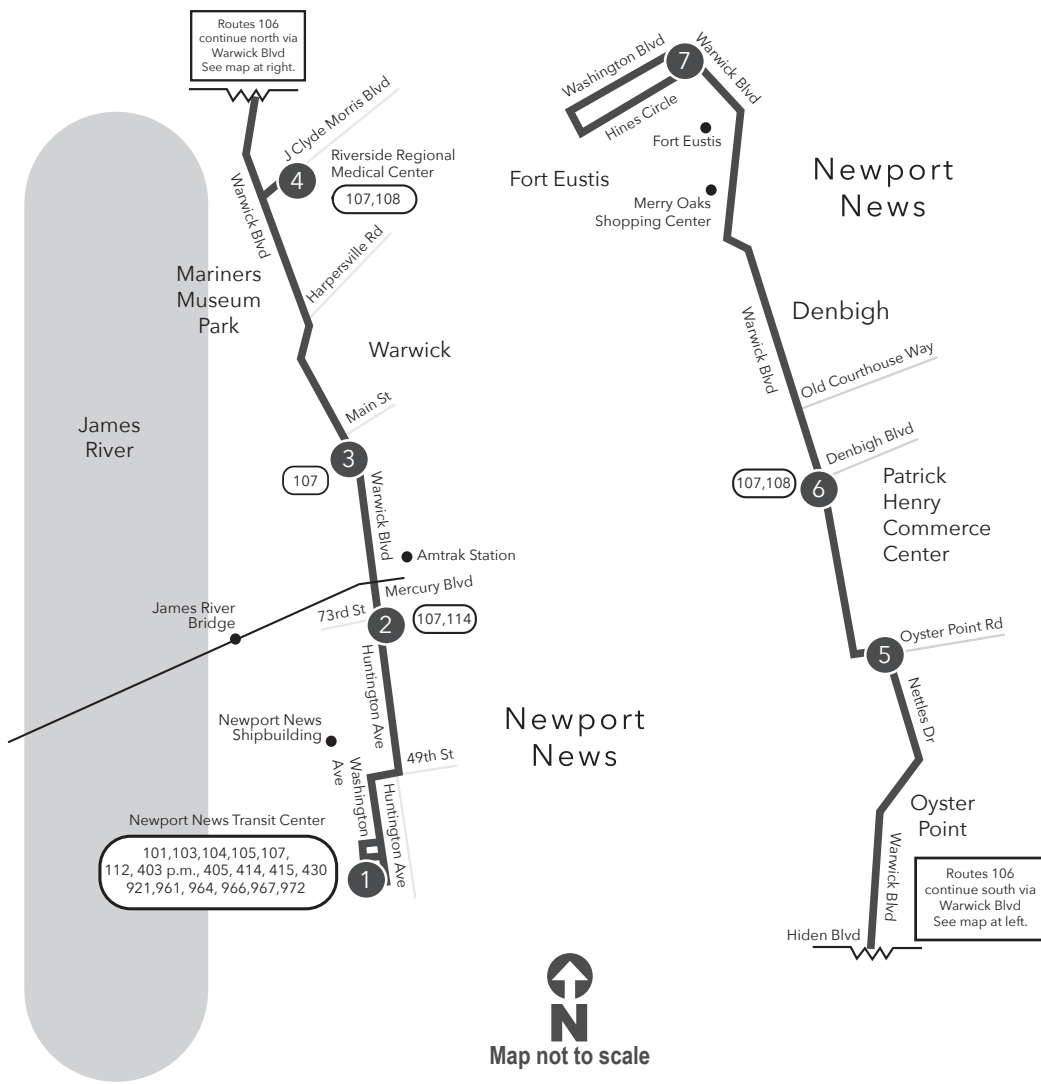

Route 106 Newport News / Warwick Blvd / Denbigh / Fort Eustis

Legend

- Daily Route
- Streets
- Time Point
- Connecting Bus Routes
- Point of Interest

PM times are shaded & in bold.

WEEKDAY & SATURDAY:
From NNTC to Riverside Regional Medical Ctr & Fort Eustis

Route 106

Newport News /
Warwick Boulevard /
Denbigh / Fort Eustis

Effective: 10.27.24