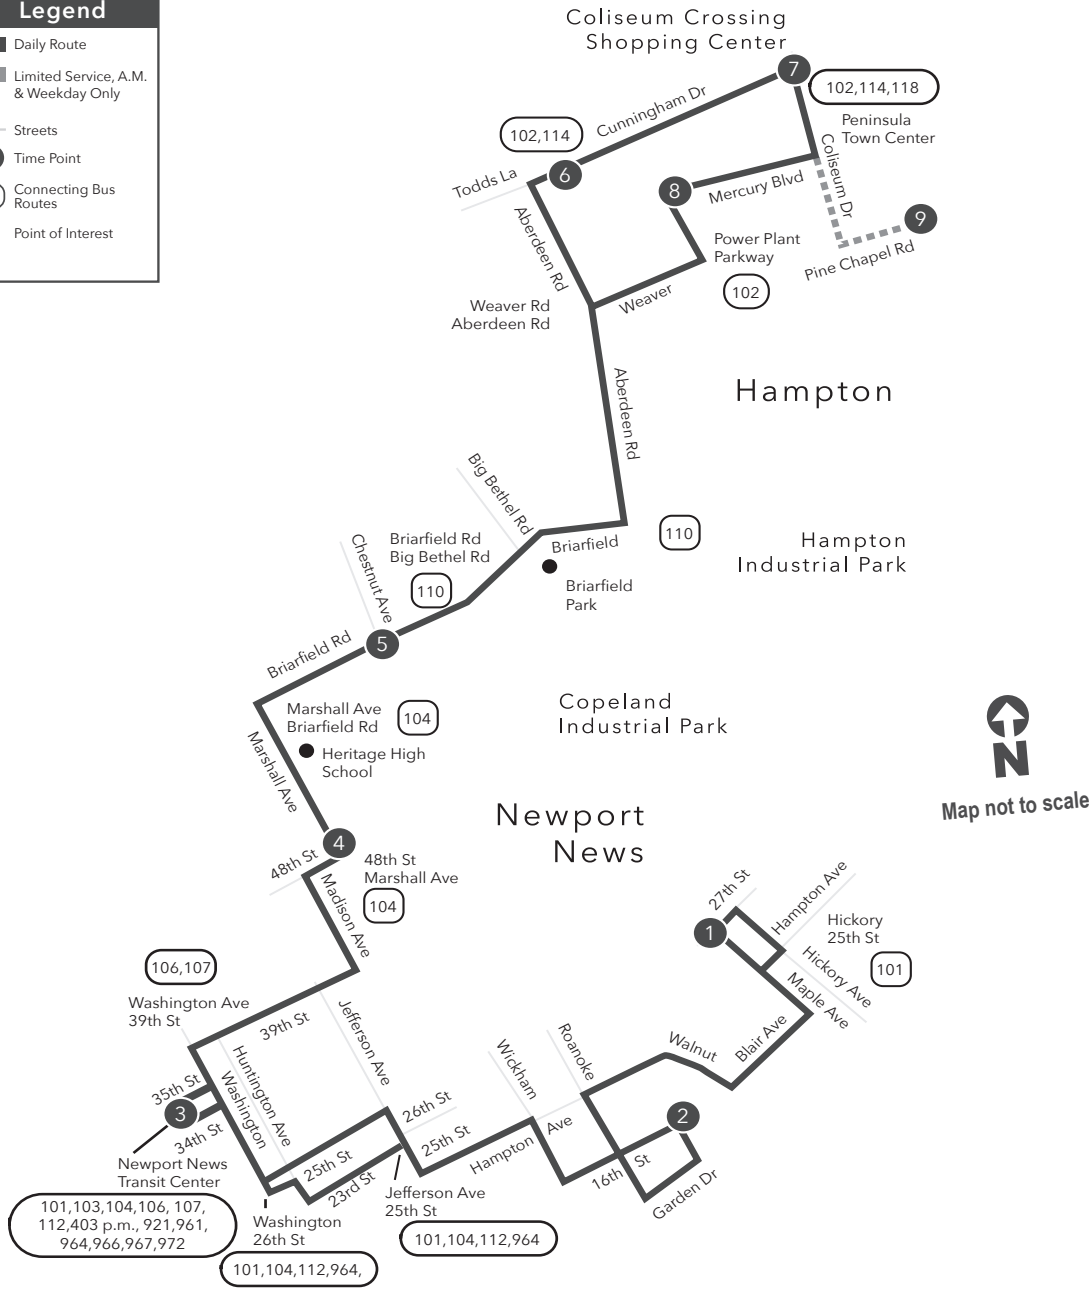

Route 105 Maple Ave & 27th St/ Peninsula Town Center

Legend

- Daily Route
- Limited Service, A.M. & Weekday Only
- Streets
- Time Point
- Connecting Bus Routes
- Point of Interest

w - Weekdays only
PM times are shaded & in bold.

WEEKDAY & SATURDAY:
From Maple Ave to Downtown Newport News to Peninsula Town Center

1	2	3	4	5	6	7
27th St Maple Ave	16th St Garden Dr	Newport News Transit Center	48th St Marshall Ave	Briarfield Rd Chestnut Ave	Todds Lane	Peninsula Town Center
6:15	6:28	6:45	6:52	6:56	7:03	7:10
7:15	7:28	7:45	7:52	7:56	8:03	8:10
8:15	8:28	8:45	8:52	8:56	9:03	9:10
9:15	9:28	9:45	9:52	9:56	10:03	10:10
10:15	10:28	10:45	10:52	10:56	11:03	11:10
11:15	11:28	11:45	11:52	11:56	12:03	12:10
12:15	12:28	12:45	12:52	12:56	1:03	1:10
1:15	1:28	1:45	1:52	1:56	2:03	2:10
2:15	2:28	2:45	2:52	2:56	3:03	3:10
3:15	3:28	3:45	3:52	3:56	4:03	4:10
4:15	4:28	4:45	4:52	4:56	5:03	5:10
5:15	5:28	5:45	5:52	5:56	6:03	6:10
6:15	6:28	6:45	6:52	6:56	7:03	7:10
7:15	7:28	7:45	7:52	7:56	8:03	8:10
8:15	8:28	8:45	8:52	8:56	9:03	9:10
9:15	9:28	9:45	9:52	9:56	10:03	10:10
10:15	10:28	10:45	10:52	10:56	11:03	11:10

SUNDAY:
From Peninsula Town Center to Downtown Newport News to Maple Ave

7	8	5	4	3	2	1
Peninsula Town Center	Mercury Plaza	Briarfield Rd Chestnut Ave	48th St Marshall Ave	Newport News Transit Center	16th St Garden Dr	27th St Maple Ave
9:15	9:20	9:28	9:34	9:45	10:00	10:13
10:15	10:20	10:28	10:34	10:45	11:00	11:13
11:15	11:20	11:28	11:34	11:45	12:00	12:13
12:15	12:20	12:28	12:34	12:45	1:00	1:13
1:15	1:20	1:28	1:34	1:45	2:00	2:13
2:15	2:20	2:28	2:34	2:45	3:00	3:13
3:15	3:20	3:28	3:34	3:45	4:00	4:13
4:15	4:20	4:28	4:34	4:45	5:00	5:13
5:15	5:20	5:28	5:34	5:45	6:00	6:13
6:15	6:20	6:28	6:34	6:45	7:00	7:13
7:15	7:20	7:28	7:34	7:45	8:00	8:13

Route 105

Maple Avenue & 27th Street /
Peninsula Town Center

Effective: 10.27.24