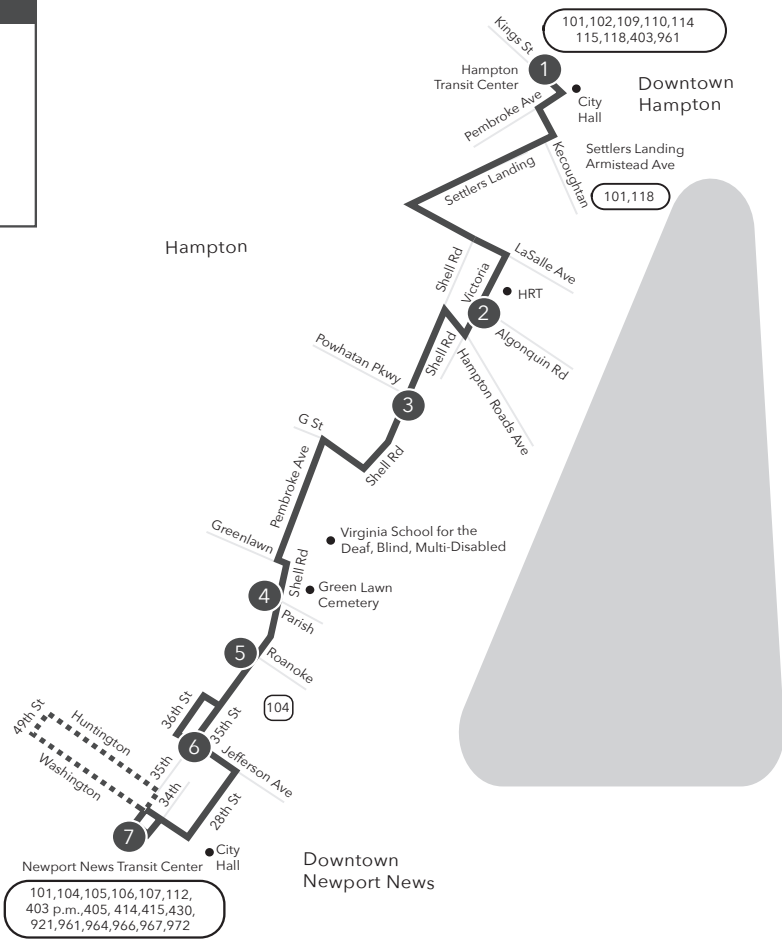

Route 103 Downtown Hampton / Downtown Newport News

Legend

- Daily Route
- Shipyards Trips
- Streets
- Time Point
- Connecting Bus Routes
- Point of Interest

PM times are shaded & in bold.
*Weekday shipyard trip.

WEEKDAY & SATURDAY:
From Hampton Transit Center to Victoria Blvd to Pembroke Ave to Newport News Transit Center

WEEKDAY & SATURDAY:
From Newport News Transit Center to Pembroke Ave to Victoria Blvd to Hampton Transit Center

Route 103
Downtown Hampton /
Downtown Newport News
Effective: 10.27.24