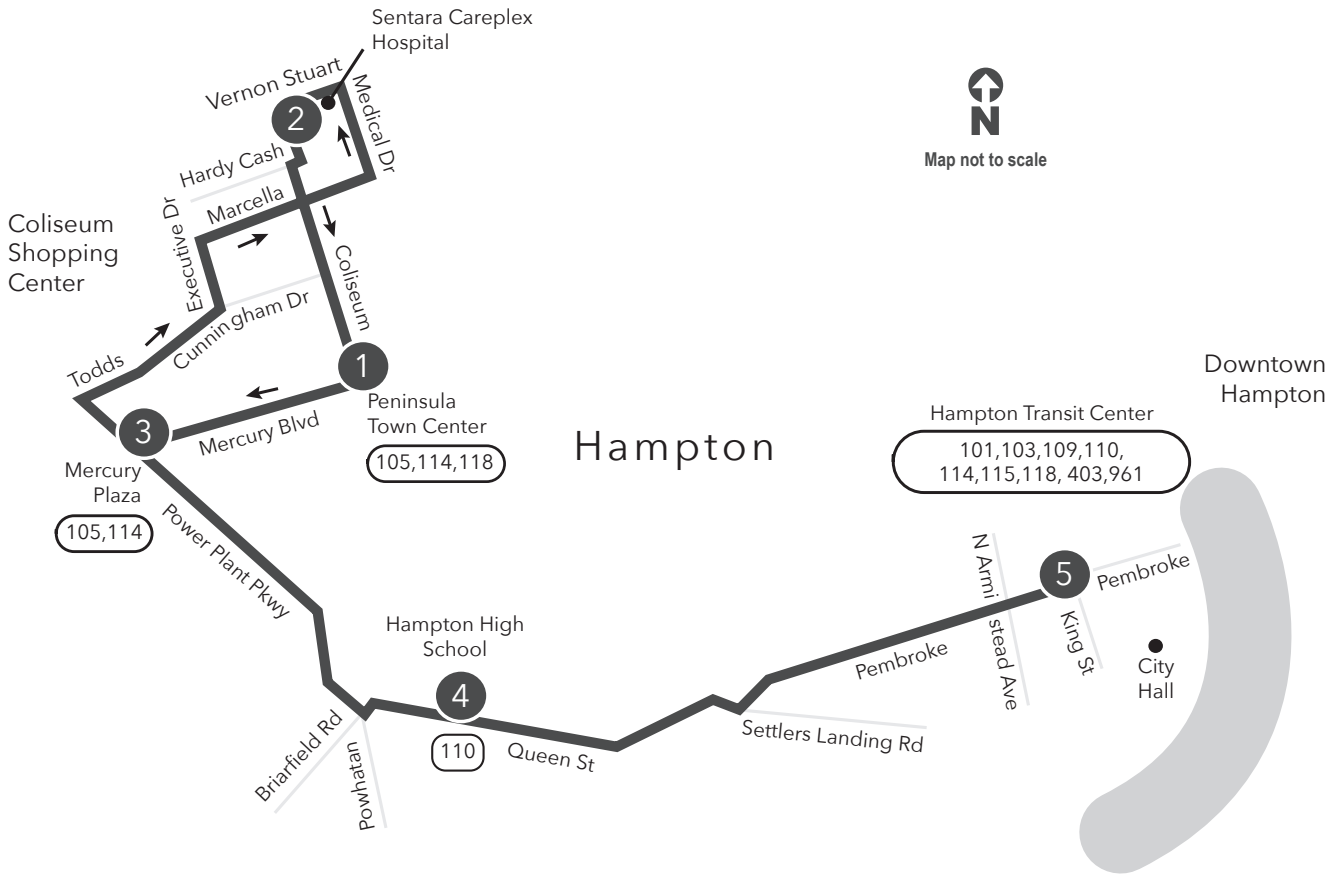

Route 102 Downtown Hampton / Queen Street / Peninsula Town Center

Legend

- Weekday & Saturday
- Streets
- Time Point
- Connecting Bus Routes
- Point of Interest

w - Weekdays only
PM times are shaded & in bold.

WEEKDAY & SATURDAY: From Downtown Hampton to Hampton High School to Peninsula Town Ctr					WEEKDAY & SATURDAY: From Peninsula Town Ctr to Hampton High School to Downtown Hampton				
5	4	3	2	1	1	3	4	5	
Hampton Transit Center	Hampton High School	Mercury Plaza	Sentara Careplex Hospital	Peninsula Town Center	Peninsula Town Center	Mercury Plaza	Hampton High School	Hampton Transit Center	
6:19w	6:26w	6:30w	6:44w	6:48w	6:52w	6:55w	7:00w	7:10w	
7:19	7:26	7:30	7:44	7:48	7:52	7:55	8:00	8:10	
8:19	8:26	8:30	8:44	8:48	8:52	8:55	9:00	9:08	
9:19	9:26	9:30	9:44	9:48	9:52	9:55	10:00	10:08	
10:19	10:26	10:30	10:44	10:48	10:52	10:55	11:00	11:08	
11:19	11:26	11:30	11:44	11:48	11:52	11:55	12:00	12:08	
12:19	12:26	12:30	12:44	12:48	12:52	12:55	1:00	1:08	
1:19	1:26	1:30	1:44	1:48	1:52	1:55	2:00	2:08	
2:19	2:26	2:30	2:44	2:48	2:52	2:55	3:00	3:10	
3:19	3:26	3:30	3:44	3:48	3:52	3:55	4:00	4:10	
4:19	4:26	4:30	4:44	4:48	4:52	4:55	5:00	5:10	
5:19	5:26	5:30	5:44	5:48	5:52	5:55	6:00	6:10	
6:19	6:26	6:30	6:44	6:48	6:52	6:55	7:00	7:10	
7:19w	7:26w	7:30w	7:44w	7:48w	7:52w	7:55w	8:00w	8:10w	

Route 102 Downtown Hampton / Queen Street / Peninsula Town Center

Effective: 10.27.24