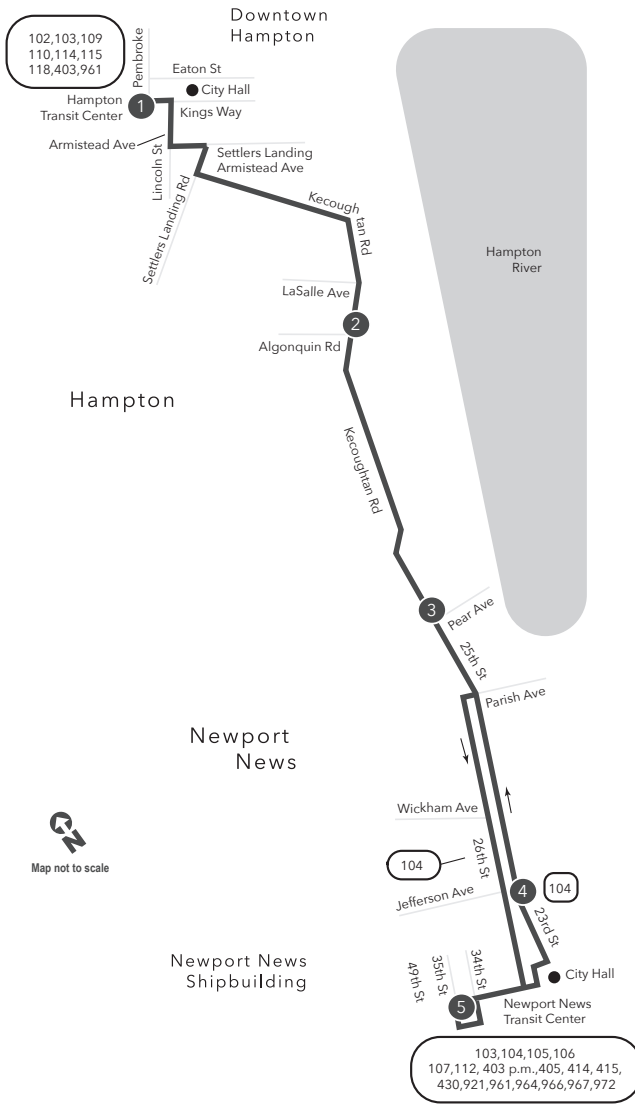

Route 101 Downtown Hampton/ Downtown Newport News

Legend

- Daily Route
- Shipyard Trips
- Streets
- Time Point
- Connecting Bus Routes
- Point of Interest

PM times are shaded & in bold.

WEEKDAY: From Hampton Transit Center to Newport News Transit Center

1	2	3	4	5
Hampton Transit Center	Algonquin Kecoughtan	Pear Ave Kecoughtan	25th St Jefferson Ave	Newport News Transit Center
5:45	5:54	5:59	6:06	6:10
6:45	6:54	6:59	7:06	7:10
7:45	7:54	7:59	8:07	8:11
8:45	8:55	8:59	9:07	9:11
9:45	9:55	9:59	10:07	10:11
10:45	10:55	10:59	11:07	11:11
11:45	11:55	11:59	12:07	12:11
12:45	12:55	1:00	2:07	2:11
1:45	1:55	2:00	3:07	3:11
2:45	2:55	3:00	4:07	4:11
3:45	3:55	4:00	5:07	5:11
4:45	4:55	5:00	6:07	6:11
5:45	5:55	6:00	7:07	7:11
6:45	6:54	6:59	8:06	8:10
7:45	7:55	7:59	9:06	9:10
8:45	8:55	8:59	10:06	10:10
9:45	9:55	9:59	11:06	11:10
10:45	10:55	10:59	12:06	12:10
11:45	11:55	11:59		

WEEKDAY: From Newport News Transit Center to Hampton Transit Center

5	4	3	2	1
Newport News Transit Center	25th St Jefferson Ave	Pear Ave Kecoughtan	Algonquin Kecoughtan	Hampton Transit Center
5:45	5:51	5:58	6:02	6:12
6:45	6:51	6:58	7:02	7:12
7:45	7:51	7:58	8:02	8:12
8:45	8:51	9:01	9:05	9:14
9:45	9:51	10:01	10:05	10:14
10:45	10:51	11:01	11:05	11:14
11:45	11:51	12:01	12:06	12:14
12:45	12:53	1:01	1:06	1:14
1:45	1:53	2:01	2:06	2:14
2:45	2:53	3:01	3:06	3:15
3:45	3:51	3:58	4:03	4:12
4:45	4:51	4:58	5:03	5:12
5:45	5:51	5:58	6:03	6:12
6:45	6:50	6:55	7:02	7:11
7:45	7:50	7:55	8:00	8:08
8:45	8:50	8:57	9:01	9:10
9:45	9:50	9:57	10:01	10:10
10:45	10:50	10:57	11:01	11:10
11:45	11:50	11:57	12:01	12:10