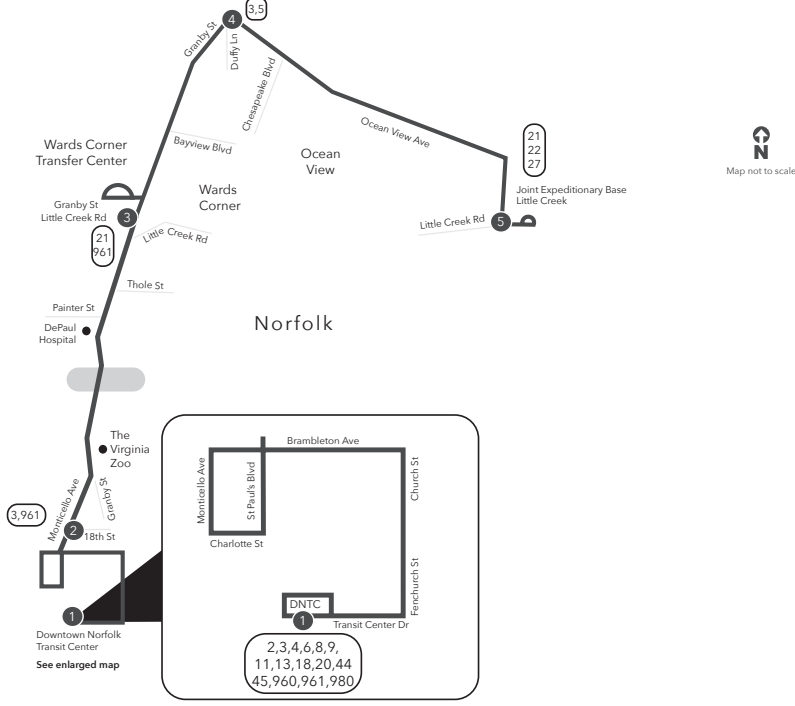

Route 1 Downtown Norfolk Transit Center / Joint Expeditionary Base Little Creek

Legend

- Daily
- Streets
- Time Point
- Connecting Bus Routes
- Point of Interest

PM times are shaded & in bold.

WEEKDAY & SATURDAY:
From Downtown Norfolk Transit Center to Ocean View to Joint Expeditionary Base Little Creek

SUNDAY:
From Downtown Norfolk Transit Center to Ocean View to Joint Expeditionary Base Little Creek

SUNDAY:
From Joint Expeditionary Base Little Creek to Ocean View to Downtown Norfolk Transit Center

1	2	3	4	5	5	4	3	2	1
Downtown Norfolk Transit Center	Monticello Ave 18th St	Wards Corner	Ocean View Ave Granby St	Joint Expeditionary Base Little Creek	Joint Expeditionary Base Little Creek	Ocean View Ave Granby St	Wards Corner	Monticello Ave 18th St	Downtown Norfolk Transit Center
5:40	5:47	6:01	6:10	6:22	6:35	6:50	7:00	7:13	7:21
6:40	6:47	7:03	7:12	7:24	7:35	7:51	8:01	8:14	8:22
7:40	7:47	8:03	8:12	8:25	8:35	8:51	9:01	9:13	9:21
8:40	8:47	9:03	9:13	9:26	9:35	9:51	10:01	10:13	10:21
9:40	9:47	10:04	10:14	10:28	10:35	10:51	11:01	11:13	11:21
10:40	10:47	11:04	11:14	11:28	11:35	11:51	12:01	12:13	12:22
11:40	11:47	12:04	12:14	12:28	12:35	12:51	1:01	1:13	1:22
12:40	12:47	1:05	1:15	1:29	1:35	1:51	2:01	2:13	2:22
1:40	1:48	2:06	2:16	2:30	2:35	2:52	3:02	3:14	3:23
2:40	2:48	3:06	3:16	3:30	3:35	3:52	4:02	4:14	4:23
3:40	3:48	4:06	4:16	4:30	4:35	4:51	5:01	5:13	5:23
4:40	4:48	5:06	5:16	5:30	5:35	5:51	6:01	6:13	6:21
5:40	5:48	6:06	6:16	6:30	6:35	6:50	7:00	7:12	7:20
6:40	6:48	7:05	7:15	7:29	7:35	7:50	8:00	8:12	8:20
7:40	7:48	8:05	8:15	8:29	8:35	8:50	9:00	9:12	9:20
8:40	8:48	9:05	9:15	9:29	9:35	9:50	10:00	10:11	10:19
9:40	9:48	10:05	10:16	10:33	10:35	10:53	11:04	11:16	11:24
10:40	10:48	11:05	11:16	11:33	11:35	11:53	12:04	12:16	12:23
11:40	11:48	12:05	12:16	12:33					
12:40	12:48	1:04	1:14	1:30					