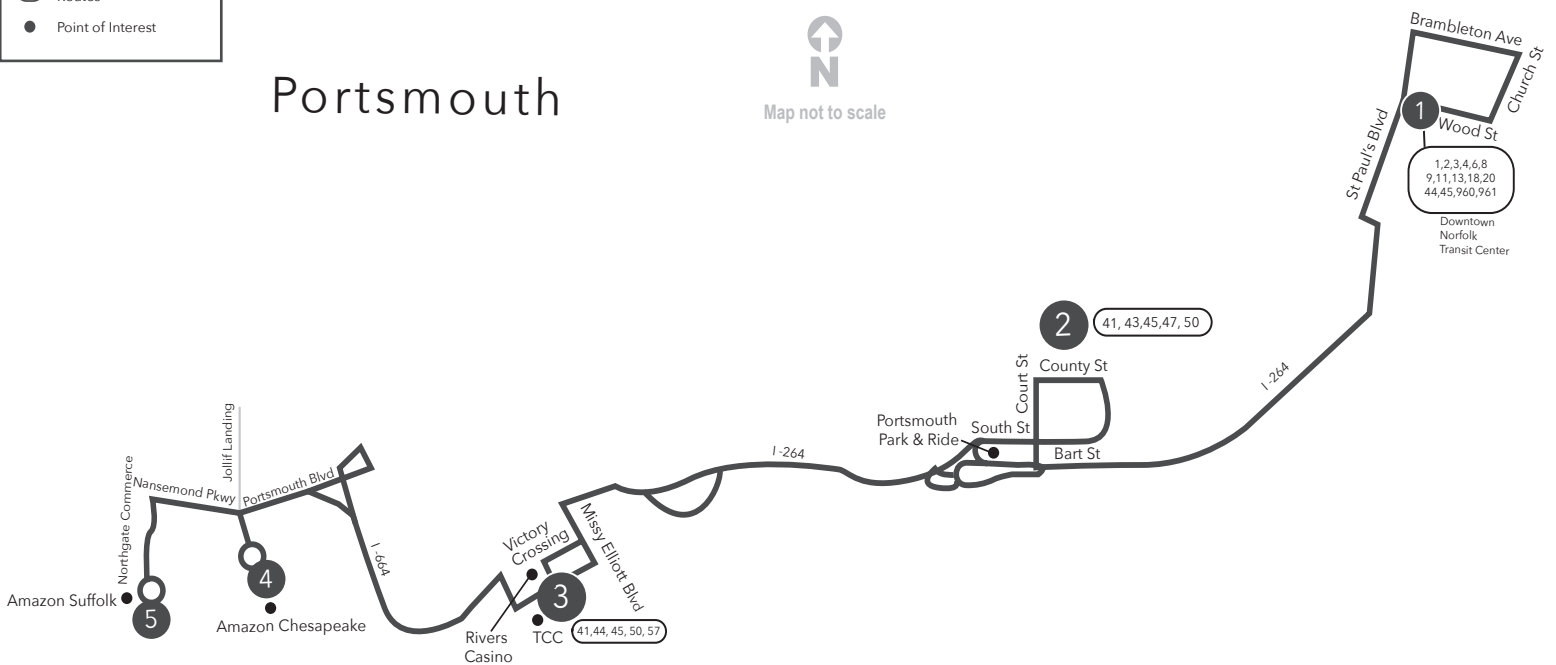

Route 980 Downtown Norfolk Transit Center / Portsmouth / Chesapeake / Suffolk

Legend

- Daily
- 1 Time Point
- Streets
- 1 Connecting Bus Routes
- Point of Interest

Portsmouth

PM times are in bold.

DAILY:
From Downtown Norfolk Transit Center to Portsmouth to Amazon Chesapeake/Suffolk

1 Downtown Norfolk Transit Center	2 Downtown Portsmouth	3 Victory Crossing	4 Amazon Chesapeake	5 Amazon Suffolk
5:50	5:55	6:05	6:20	6:30
4:45	4:55	5:05	5:20	5:30
5:45	5:55	6:05	6:20	6:30

DAILY:
From Amazon Suffolk/ Chesapeake to Portsmouth to Downtown Norfolk Transit Center

5 Amazon Suffolk	4 Amazon Chesapeake	3 Victory Crossing	2 Downtown Portsmouth	1 Downtown Norfolk Transit Center
5:45	5:55	6:10	6:20	6:25
5:45	5:55	6:10	6:20	6:30

Route 980 Express
 Limited Stop Commuter Service
 Downtown Norfolk / Portsmouth /
 Amazon Chesapeake / Suffolk
 Effective: 5.12.24