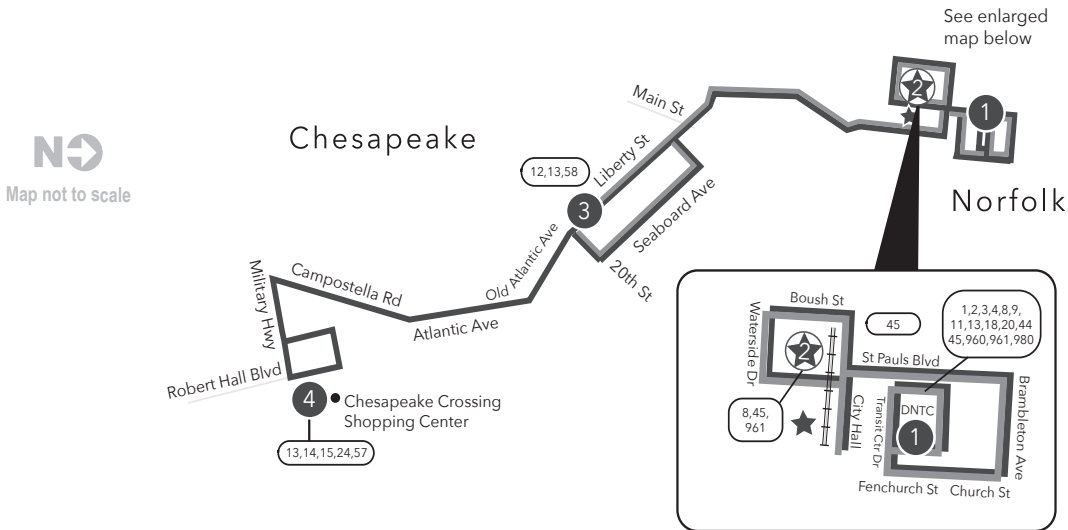

PM times are shaded & in bold.

WEEKDAY:
From Downtown Norfolk Transit Center to Liberty St & Seaboard Ave to Robert Hall Blvd

1	2	3	4	4	3	2	1
Downtown Norfolk Transit Center	MacArthur Square Station	Liberty St Seaboard Ave	Robert Hall Blvd	Robert Hall Blvd	Liberty St Seaboard Ave	MacArthur Square Station	Downtown Norfolk Transit Center
-	-	-	-	-	-	-	-
5:45	-	6:03	6:14	6:00	5:48	6:07	6:15
6:45	-	7:03	7:14	7:00	6:25	6:42	6:53
7:55	8:06	8:22	8:36	8:00	7:18	7:37	7:48
8:55	9:06	9:22	9:36	9:00	8:18	8:37	8:48
9:55	10:06	10:22	10:36	10:00	9:18	9:37	9:48
10:55	11:06	11:22	11:36	11:00	10:18	10:37	10:48
11:55	12:06	12:22	12:36	12:00	12:18	12:37	12:48
12:55	1:06	1:22	1:36	1:00	1:18	1:37	1:48
1:55	2:06	2:22	2:36	2:00	2:18	2:37	2:48
2:55	3:06	3:22	3:36	3:00	3:18	3:37	3:48
3:55	4:06	4:22	4:36	4:00	4:18	4:37	4:48
4:55	5:06	5:22	5:36	5:00	5:18	5:37	5:48
5:55	6:06	6:22	6:36	6:00	6:25	6:40	6:49
6:55	7:06	7:22	7:36	7:00	7:18	7:37	7:45
7:55	8:06	8:17	-	8:00	8:18	8:37	8:45
8:55	9:06	9:17	-	-	9:18	9:37	9:45
9:55	10:06	10:17	-	-	10:18	10:37	10:45
10:55	11:06	11:17	-	-	11:18	11:37	11:45
11:55	12:06	12:17	-	-	12:18	12:37	12:45
12:55	1:06	1:17	-	-	-	-	-

SUNDAY:
From Downtown Norfolk Transit Center to Liberty St & Seaboard Ave

1	2	3	3	2	1
Downtown Norfolk Transit Center	MacArthur Square Station	Liberty St Seaboard Ave	Liberty St Seaboard Ave	MacArthur Square Station	Downtown Norfolk Transit Center
-	-	-	-	-	-
5:51	5:59	6:10	6:18	6:33	6:41
6:51	6:59	7:10	7:18	7:33	7:41
7:51	7:59	8:10	8:18	8:33	8:41
8:51	8:59	9:10	9:18	9:33	9:41
9:51	9:59	10:10	10:18	10:33	10:41
10:51	10:59	11:10	11:18	11:33	11:41
11:51	11:59	12:10	12:18	12:33	12:41
12:51	12:59	1:10	1:18	1:33	1:41
1:51	1:59	2:10	2:18	2:33	2:41
2:51	2:59	3:10	3:18	3:33	3:41
3:51	3:59	4:10	4:18	4:33	4:41
4:51	4:59	5:10	5:18	5:33	5:41
5:51	5:59	6:10	6:18	6:33	6:41