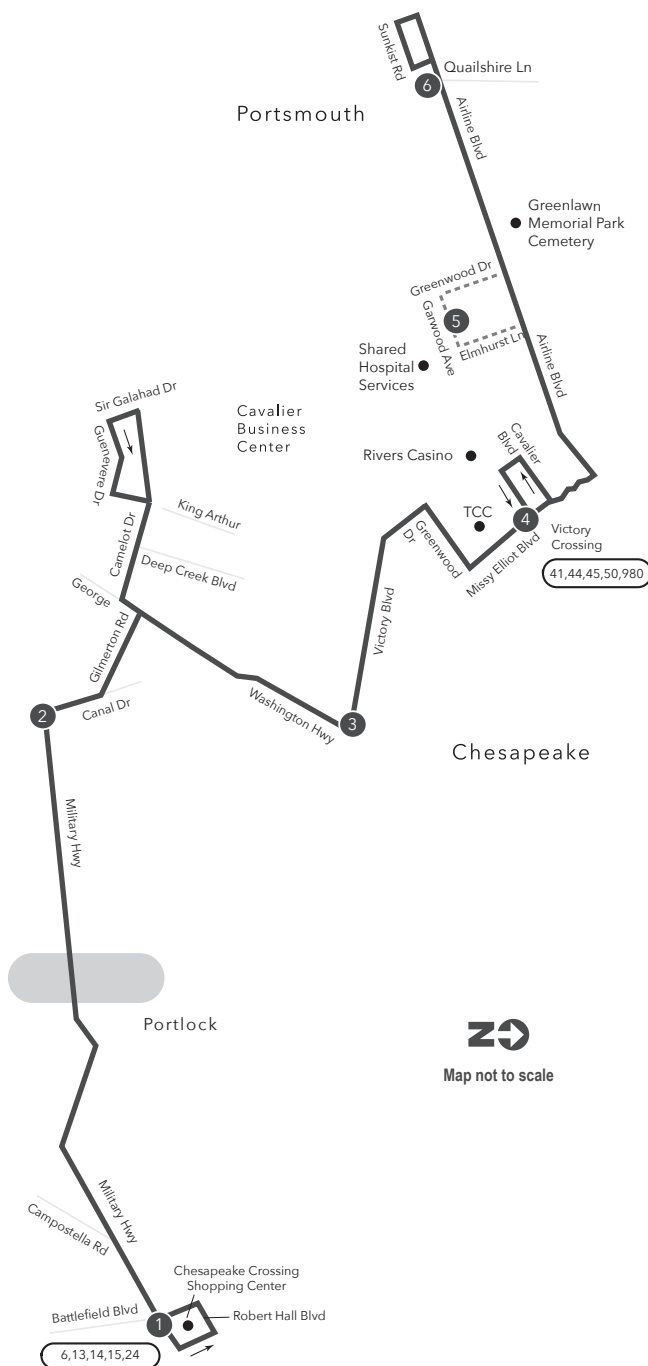

Route 57 Robert Hall Blvd / Airline Blvd

Legend

- Weekday and Saturday
- Weekdays 6am-4pm
- Streets
- Time Point
- Connecting Bus Routes
- Point of Interest

PM times are shaded & in bold.

WEEKDAY: From Robert Hall Blvd to Airline Blvd & Quailshire Ln

WEEKDAY: From Airline Blvd & Quailshire Ln to Robert Hall Blvd

1	2	3	4	5	6	6	5	4	3	2	1
Robert Hall Blvd	Military Hwy Canal Dr	George Washington Victory Blvd	Victory Crossing	Elmhurst Ln Greenwood Dr	Airline Blvd Quailshire Ln	Airline Blvd Quailshire Ln	Elmhurst Ln Greenwood Dr	Victory Crossing	George Washington Victory Blvd	Military Hwy Canal Dr	Robert Hall Blvd
-	-	-	-	-	-	6:00	6:05	6:15	6:22	6:37	6:48
6:05	6:16	6:31	6:43	6:51	6:58	7:00	7:05	7:15	7:22	7:37	7:48
7:05	7:16	7:31	7:43	7:51	7:58	8:00	8:05	8:15	8:22	8:37	8:48
8:05	8:16	8:31	8:43	8:51	8:58	9:00	9:05	9:15	9:22	9:37	9:48
9:05	9:16	9:31	9:43	9:51	9:58	10:00	10:05	10:15	10:22	10:37	10:48
10:05	10:16	10:31	10:43	10:51	10:58	11:00	11:05	11:15	11:22	11:37	11:48
11:05	11:16	11:31	11:43	11:51	11:58	12:00	12:05	12:15	12:22	12:37	12:48
12:05	12:16	12:31	12:43	12:51	12:58	1:00	1:05	1:15	1:22	1:37	1:48
1:05	1:16	1:31	1:43	1:51	1:58	2:00	2:05	2:15	2:22	2:37	2:48
2:05	2:16	2:31	2:43	2:51	2:58	3:00	3:05	3:15	3:22	3:37	3:48
3:05	3:17	3:35	3:47	3:55	4:02	4:02	4:07	4:17	4:24	4:39	4:51
4:05	4:17	4:35	4:47	4:55	5:02	5:02	-	5:17	5:24	5:39	5:51
5:05	5:17	5:35	5:47	-	6:02	6:02	-	6:17	6:24	6:39	6:50
6:05	6:16	6:31	6:43	-	6:58	-	-	-	-	-	-

SATURDAY: From Robert Hall Blvd to Airline Blvd & Quailshire Ln

SATURDAY: From Airline Blvd & Quailshire Ln to Robert Hall Blvd

1	2	3	4	6	6	4	3	2	1
Robert Hall Blvd	Military Hwy Canal Dr	George Washington Victory Blvd	Victory Crossing	Airline Blvd Quailshire Ln	Airline Blvd Quailshire Ln	Victory Crossing	George Washington Victory Blvd	Military Hwy Canal Dr	Robert Hall Blvd
-	-	-	-	-	5:55	6:10	6:18	6:32	6:43
6:03	6:13	6:27	6:39	6:53	6:55	7:10	7:18	7:32	7:43
7:03	7:13	7:27	7:39	7:53	7:55	8:10	8:18	8:32	8:43
8:03	8:13	8:27	8:39	8:53	8:55	9:10	9:18	9:32	9:43
9:03	9:13	9:27	9:39	9:53	9:55	10:10	10:18	10:32	10:44
10:03	10:13	10:27	10:39	10:53	10:55	11:10	11:18	11:32	11:44
11:03	11:13	11:27	11:39	11:53	11:55	12:10	12:18	12:32	12:44
12:03	12:13	12:27	12:39	12:53	12:55	1:10	1:18	1:32	1:44
1:03	1:13	1:27	1:39	1:53	1:55	2:10	2:18	2:32	2:44
2:03	2:13	2:27	2:39	2:53	2:55	3:10	3:18	3:32	3:44
3:03	3:14	3:29	3:41	3:55	3:55	4:10	4:18	4:32	4:44
4:03	4:14	4:29	4:41	4:55	4:55	5:10	5:18	5:32	5:44
5:03	5:14	5:29	5:41	5:55	5:55	6:10	6:18	6:32	6:43
6:03	6:13	6:27	6:35	6:49	-	-	-	-	-

Route 57

Robert Hall Boulevard / Airline Boulevard

Effective: 5.12.24