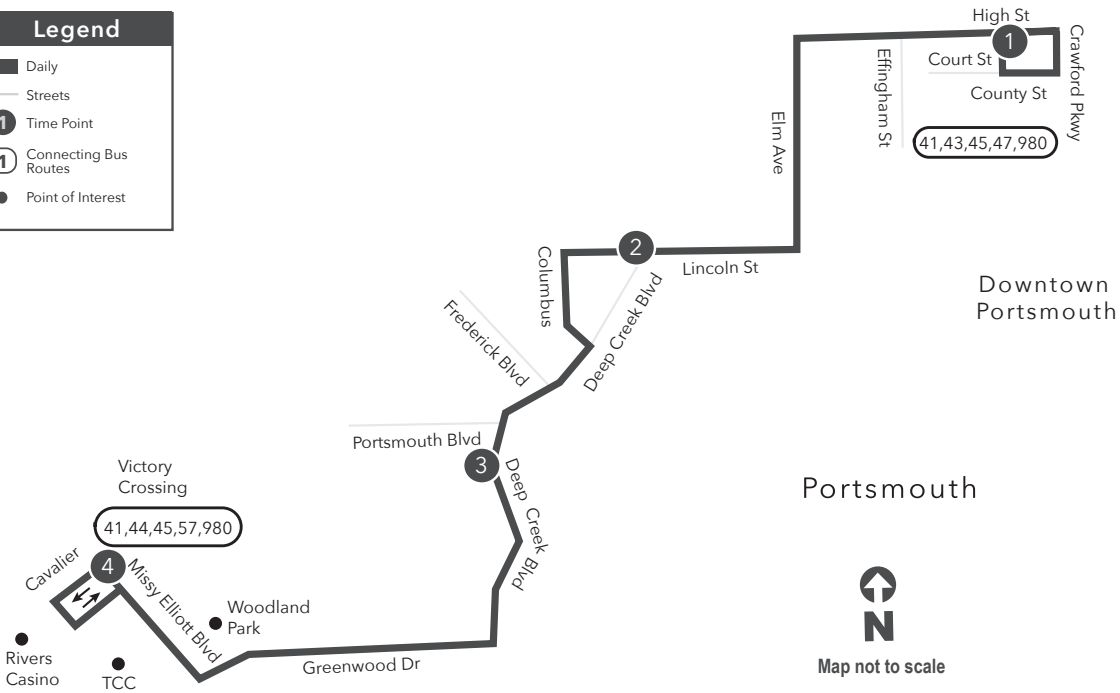

Route 50 Downtown Portsmouth / Victory Crossing

Legend

- Daily
- Streets
- Time Point
- Connecting Bus Routes
- Point of Interest

PM times are shaded & in bold.

WEEKDAY:
From Downtown Portsmouth to Victory Crossing

WEEKDAY:
From Victory Crossing to Downtown Portsmouth

1	2	3	4	4	3	2	1
Downtown Portsmouth	Deep Creek Blvd Lincoln St	Deep Creek Blvd Elliott Ave	Victory Crossing	Victory Crossing	Deep Creek Blvd Elliott Ave	Deep Creek Blvd Lincoln St	Downtown Portsmouth
-	-	-	-	6:03	6:12	6:17	6:27
7:33	7:43	7:47	8:00	7:03	7:12	7:17	7:27
8:33	8:43	8:47	9:00	8:03	8:12	8:17	8:27
9:33	9:43	9:47	10:00	9:03	9:12	9:17	9:27
10:33	10:43	10:47	11:00	10:03	10:12	10:17	10:27
11:33	11:43	11:47	12:00	11:03	11:12	11:17	11:27
12:33	12:43	12:47	1:00	12:03	12:12	12:17	12:27
1:33	1:43	1:47	2:00	1:03	1:12	1:17	1:27
2:33	2:43	2:47	3:00	2:03	2:12	2:17	2:27
3:33	3:43	3:47	4:00	3:03	3:12	3:17	3:27
4:33	4:43	4:47	5:00	4:03	4:12	4:17	4:27
5:33	5:43	5:47	6:00	5:03	5:12	5:17	5:27
				6:03	6:12	6:17	6:27

SATURDAY:
From Downtown Portsmouth to Victory Crossing

SATURDAY:
From Victory Crossing to Downtown Portsmouth

1	2	3	4	4	3	2	1
Downtown Portsmouth	Deep Creek Blvd Lincoln St	Deep Creek Blvd Elliott Ave	Victory Crossing	Victory Crossing	Deep Creek Blvd Elliott Ave	Deep Creek Blvd Lincoln St	Downtown Portsmouth
-	-	-	-	7:03	7:12	7:17	7:27
7:33	7:43	7:47	8:00	8:03	8:12	8:17	8:27
8:33	8:43	8:47	9:00	9:03	9:12	9:17	9:27
9:33	9:43	9:47	10:00	10:03	10:12	10:17	10:27
10:33	10:43	10:47	11:00	11:03	11:12	11:17	11:27
11:33	11:43	11:47	12:00	12:03	12:12	12:17	12:27
12:33	12:43	12:47	1:00	1:03	1:12	1:17	1:27
1:33	1:43	1:47	2:00	2:03	2:12	2:17	2:27
2:33	2:43	2:47	3:00	3:03	3:12	3:17	3:27
3:33	3:43	3:47	4:00	4:03	4:12	4:17	4:27
4:33	4:43	4:47	5:00	5:03	5:12	5:17	5:27
5:33	5:43	5:47	6:00	6:03	6:12	6:17	6:27

SUNDAY:
From Downtown Portsmouth to Victory Crossing

SUNDAY:
From Victory Crossing to Downtown Portsmouth

1	2	3	4	4	3	2	1
Downtown Portsmouth	Deep Creek Blvd Lincoln St	Deep Creek Blvd Elliott Ave	Victory Crossing	Victory Crossing	Deep Creek Blvd Elliott Ave	Deep Creek Blvd Lincoln St	Downtown Portsmouth
-	-	-	-	7:03	7:08	7:13	7:23
7:33	7:43	7:47	7:54	8:03	8:08	8:13	8:23
8:33	8:43	8:47	8:54	9:03	9:08	9:13	9:23
9:33	9:43	9:47	9:54	10:03	10:08	10:13	10:23
10:33	10:43	10:47	10:54	11:03	11:08	11:13	11:23
11:33	11:43	11:47	11:54	12:03	12:08	12:13	12:23
12:33	12:43	12:47	12:54	1:03	1:08	1:13	1:23
1:33	1:43	1:47	1:54	2:03	2:08	2:13	2:23
2:33	2:43	2:47	2:54	3:03	3:08	3:13	3:23
3:33	3:43	3:47	3:54	4:03	4:08	4:13	4:23
4:33	4:43	4:47	4:54	5:03	5:08	5:13	5:23
5:33	5:43	5:47	5:54	6:03	6:08	6:13	6:23

Route 50

Downtown Portsmouth /
Victory Crossing

Effective: 5.12.24