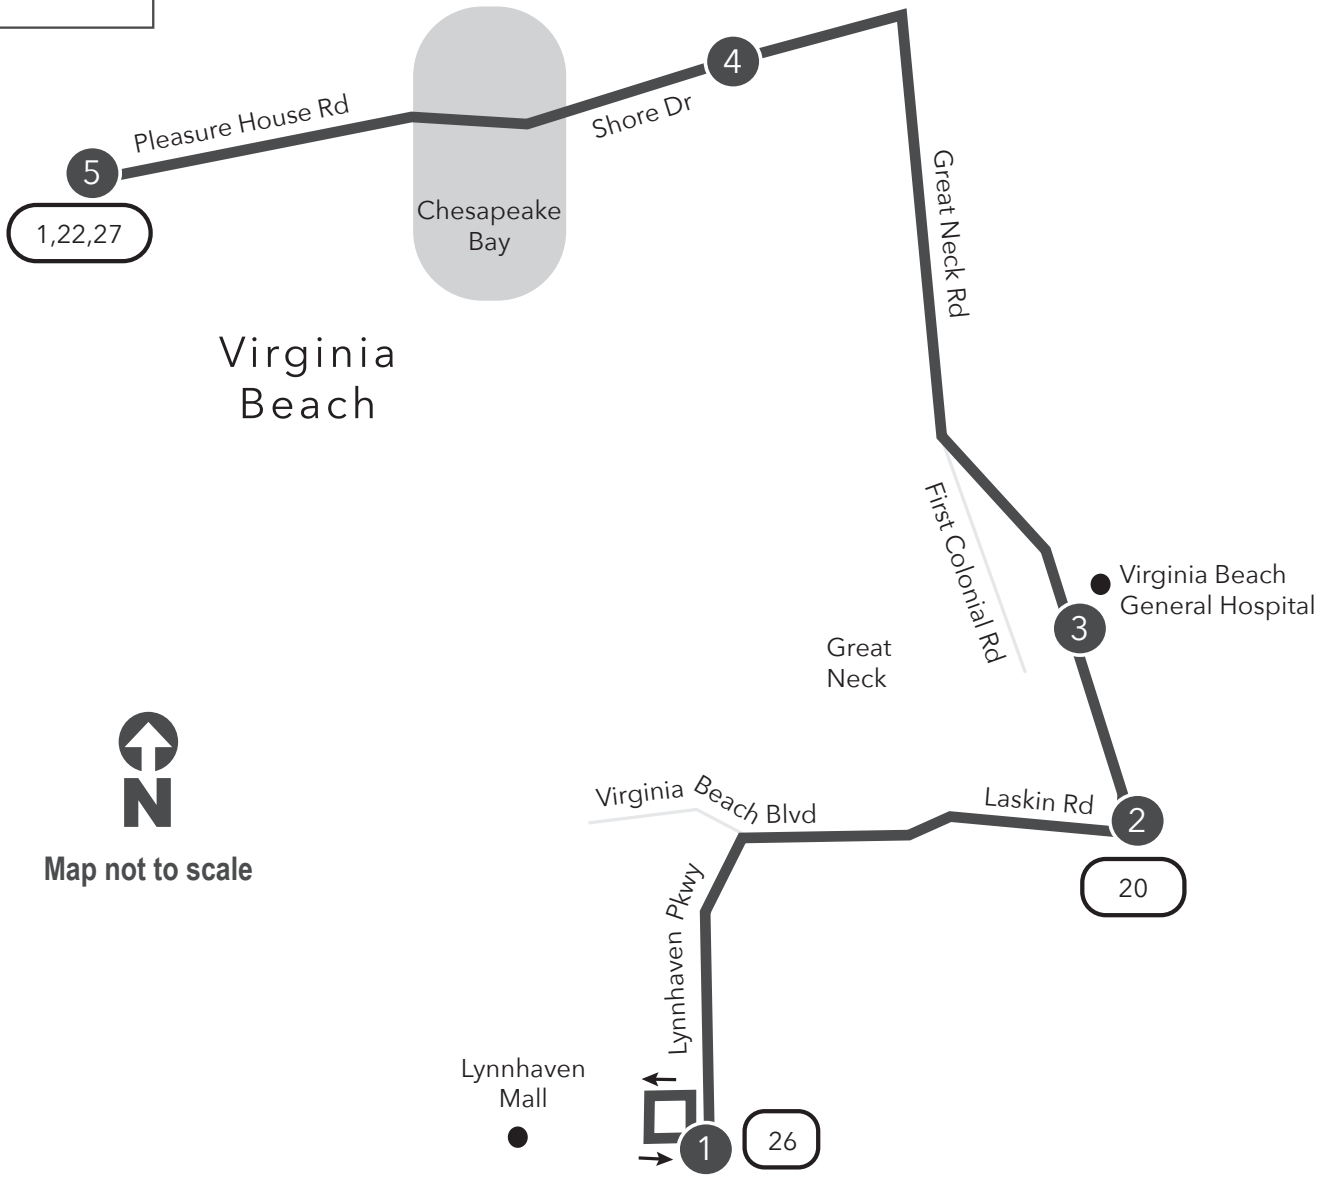

Route 029 Pleasure House Road / Lynnhaven Pkwy

Legend

- Weekday & Saturday
- Streets
- Time Point
- Connecting Bus Routes
- Point of Interest

PM times are shaded & in bold.

WEEKDAY: From Lynnhaven Mall, Hilltop, Virginia Beach General Hospital to Pleasure House Road

WEEKDAY: From Pleasure House Road to Virginia Beach General Hospital, Hilltop to Lynnhaven Mall

1	2	3	4	5	5	4	3	2	1
Lynnhaven Mall	Laskin Rd First Colonial Rd	Virginia Beach General Hospital	Shore Dr Great Neck Rd	Pleasure House Rd Shore Dr	Pleasure House Rd Shore Dr	Shore Dr Great Neck Rd	Virginia Beach General Hospital	Laskin Rd First Colonial Rd	Lynnhaven Mall
7:07	7:21	7:25	7:35	7:42	6:48	6:56	7:07	7:12	7:26
8:01	8:17	8:21	8:31	8:39	7:48	7:56	8:07	8:12	8:26
9:01	9:17	9:21	9:31	9:39	8:48	8:56	9:07	9:12	9:26
10:01	10:17	10:21	10:31	10:39	9:48	9:56	10:07	10:12	10:26
11:01	11:17	11:21	11:31	11:39	10:48	10:56	11:07	11:14	11:29
12:01	12:17	12:21	12:31	12:39	11:48	11:57	12:08	12:15	12:30
1:01	1:17	1:21	1:31	1:39	12:48	12:57	1:08	1:15	1:30
2:01	2:17	2:21	2:31	2:39	1:48	1:57	2:09	2:16	2:31
2:56	3:13	3:17	3:28	3:38	2:48	2:57	3:09	3:16	3:31
3:55	4:15	4:20	4:31	4:41	3:48	3:57	4:09	4:16	4:31
4:55	5:12	5:16	5:27	5:37	4:48	4:57	5:09	5:16	5:31
6:06	6:22	6:25	6:35	6:43	5:48	5:57	6:08	6:13	6:25
6:46	7:02	7:05	7:15	7:23	6:48	6:56	7:06	7:11	7:23
7:41	7:57	8:00	8:10	8:18	7:48	7:56	8:06	8:11	8:23
8:40	8:54	8:57	9:07	9:15	8:48	8:56	9:06	9:11	9:23
9:40	9:54	9:57	10:07	10:15					