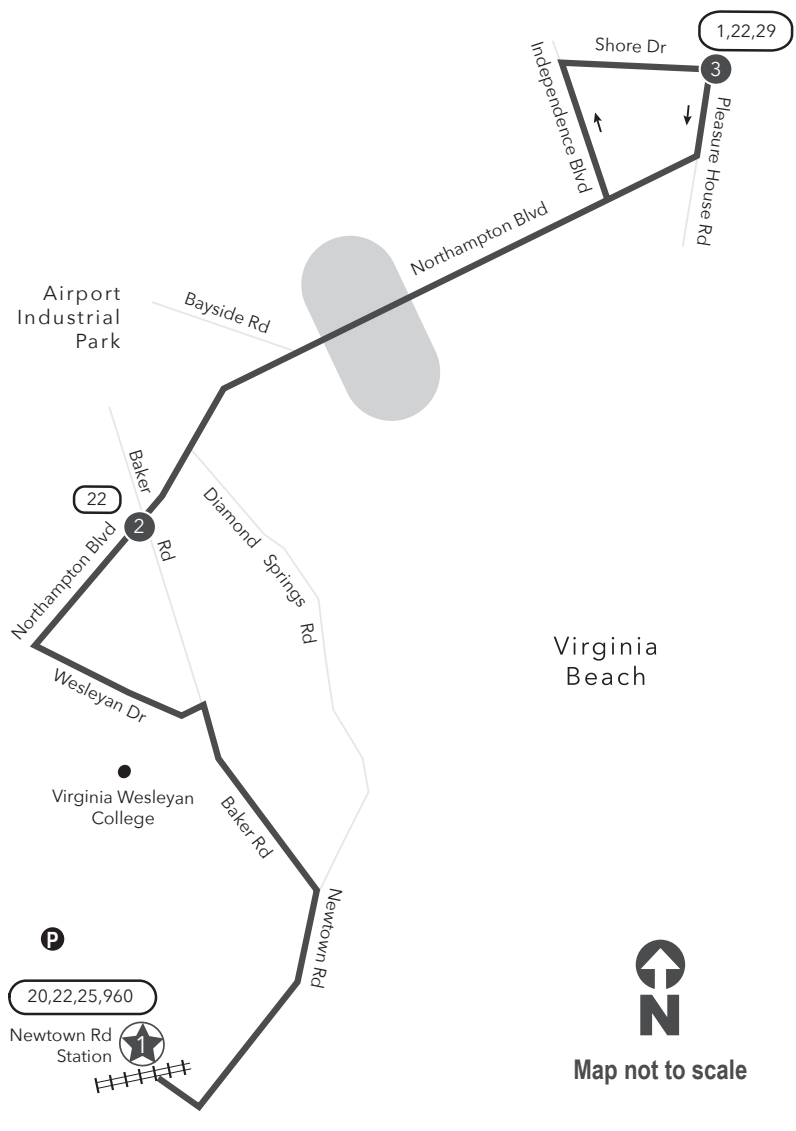

Route 27 Newtown Road Station / Pleasure House Rd

Legend

- Weekday & Saturday
- Streets
- Time Point
- Connecting Bus Routes
- Point of Interest
- Light Rail Station
- Light Rail Connection
- The Tide
- Park & Ride

f = Friday only
PM times are shaded & in bold.

WEEKDAY: From Newtown Road Station to Northampton Blvd to Pleasure House Rd

WEEKDAY: From Pleasure House Rd to Northampton Blvd to Newtown Road Station

1	2	3	3	2	1
Newtown Rd Station	Northampton Blvd Baker Rd	Pleasure House Rd Shore Dr	Pleasure House Rd Shore Dr	Northampton Blvd Baker Rd	Newtown Rd Station
-	-	-	5:48	5:55	6:10
6:18	6:31	6:41	6:48	6:55	7:11
7:18	7:31	7:41	7:48	7:55	8:14
8:18	8:32	8:42	8:48	8:55	9:11
9:18	9:32	9:41	9:48	9:55	10:10
10:18	10:32	10:40	10:48	10:55	11:10
11:18	11:32	11:41	11:48	11:55	12:11
12:18	12:32	12:41	12:48	12:55	1:11
1:18	1:32	1:41	1:48	1:55	2:13
2:18	2:32	2:41	2:48	2:55	3:13
3:18	3:33	3:43	3:48	3:55	4:13
4:18	4:33	4:43	4:48	4:55	5:14
5:18	5:33	5:44	5:48	5:55	6:10
6:18	6:33	6:44	6:48	6:55	7:10
7:18	7:33	7:44	7:48	7:55	8:10
8:18	8:33	8:44	8:48	8:55	9:10
9:18	9:33	9:44	9:48	9:55	10:10
10:18	10:33	10:44	10:48	10:55	11:09
11:18	11:33	11:44	11:48f	11:54f	12:07f
12:18f	12:32f	12:43f			

Route 27

Newtown Road Station / Pleasure House Rd

Effective: 5.12.24